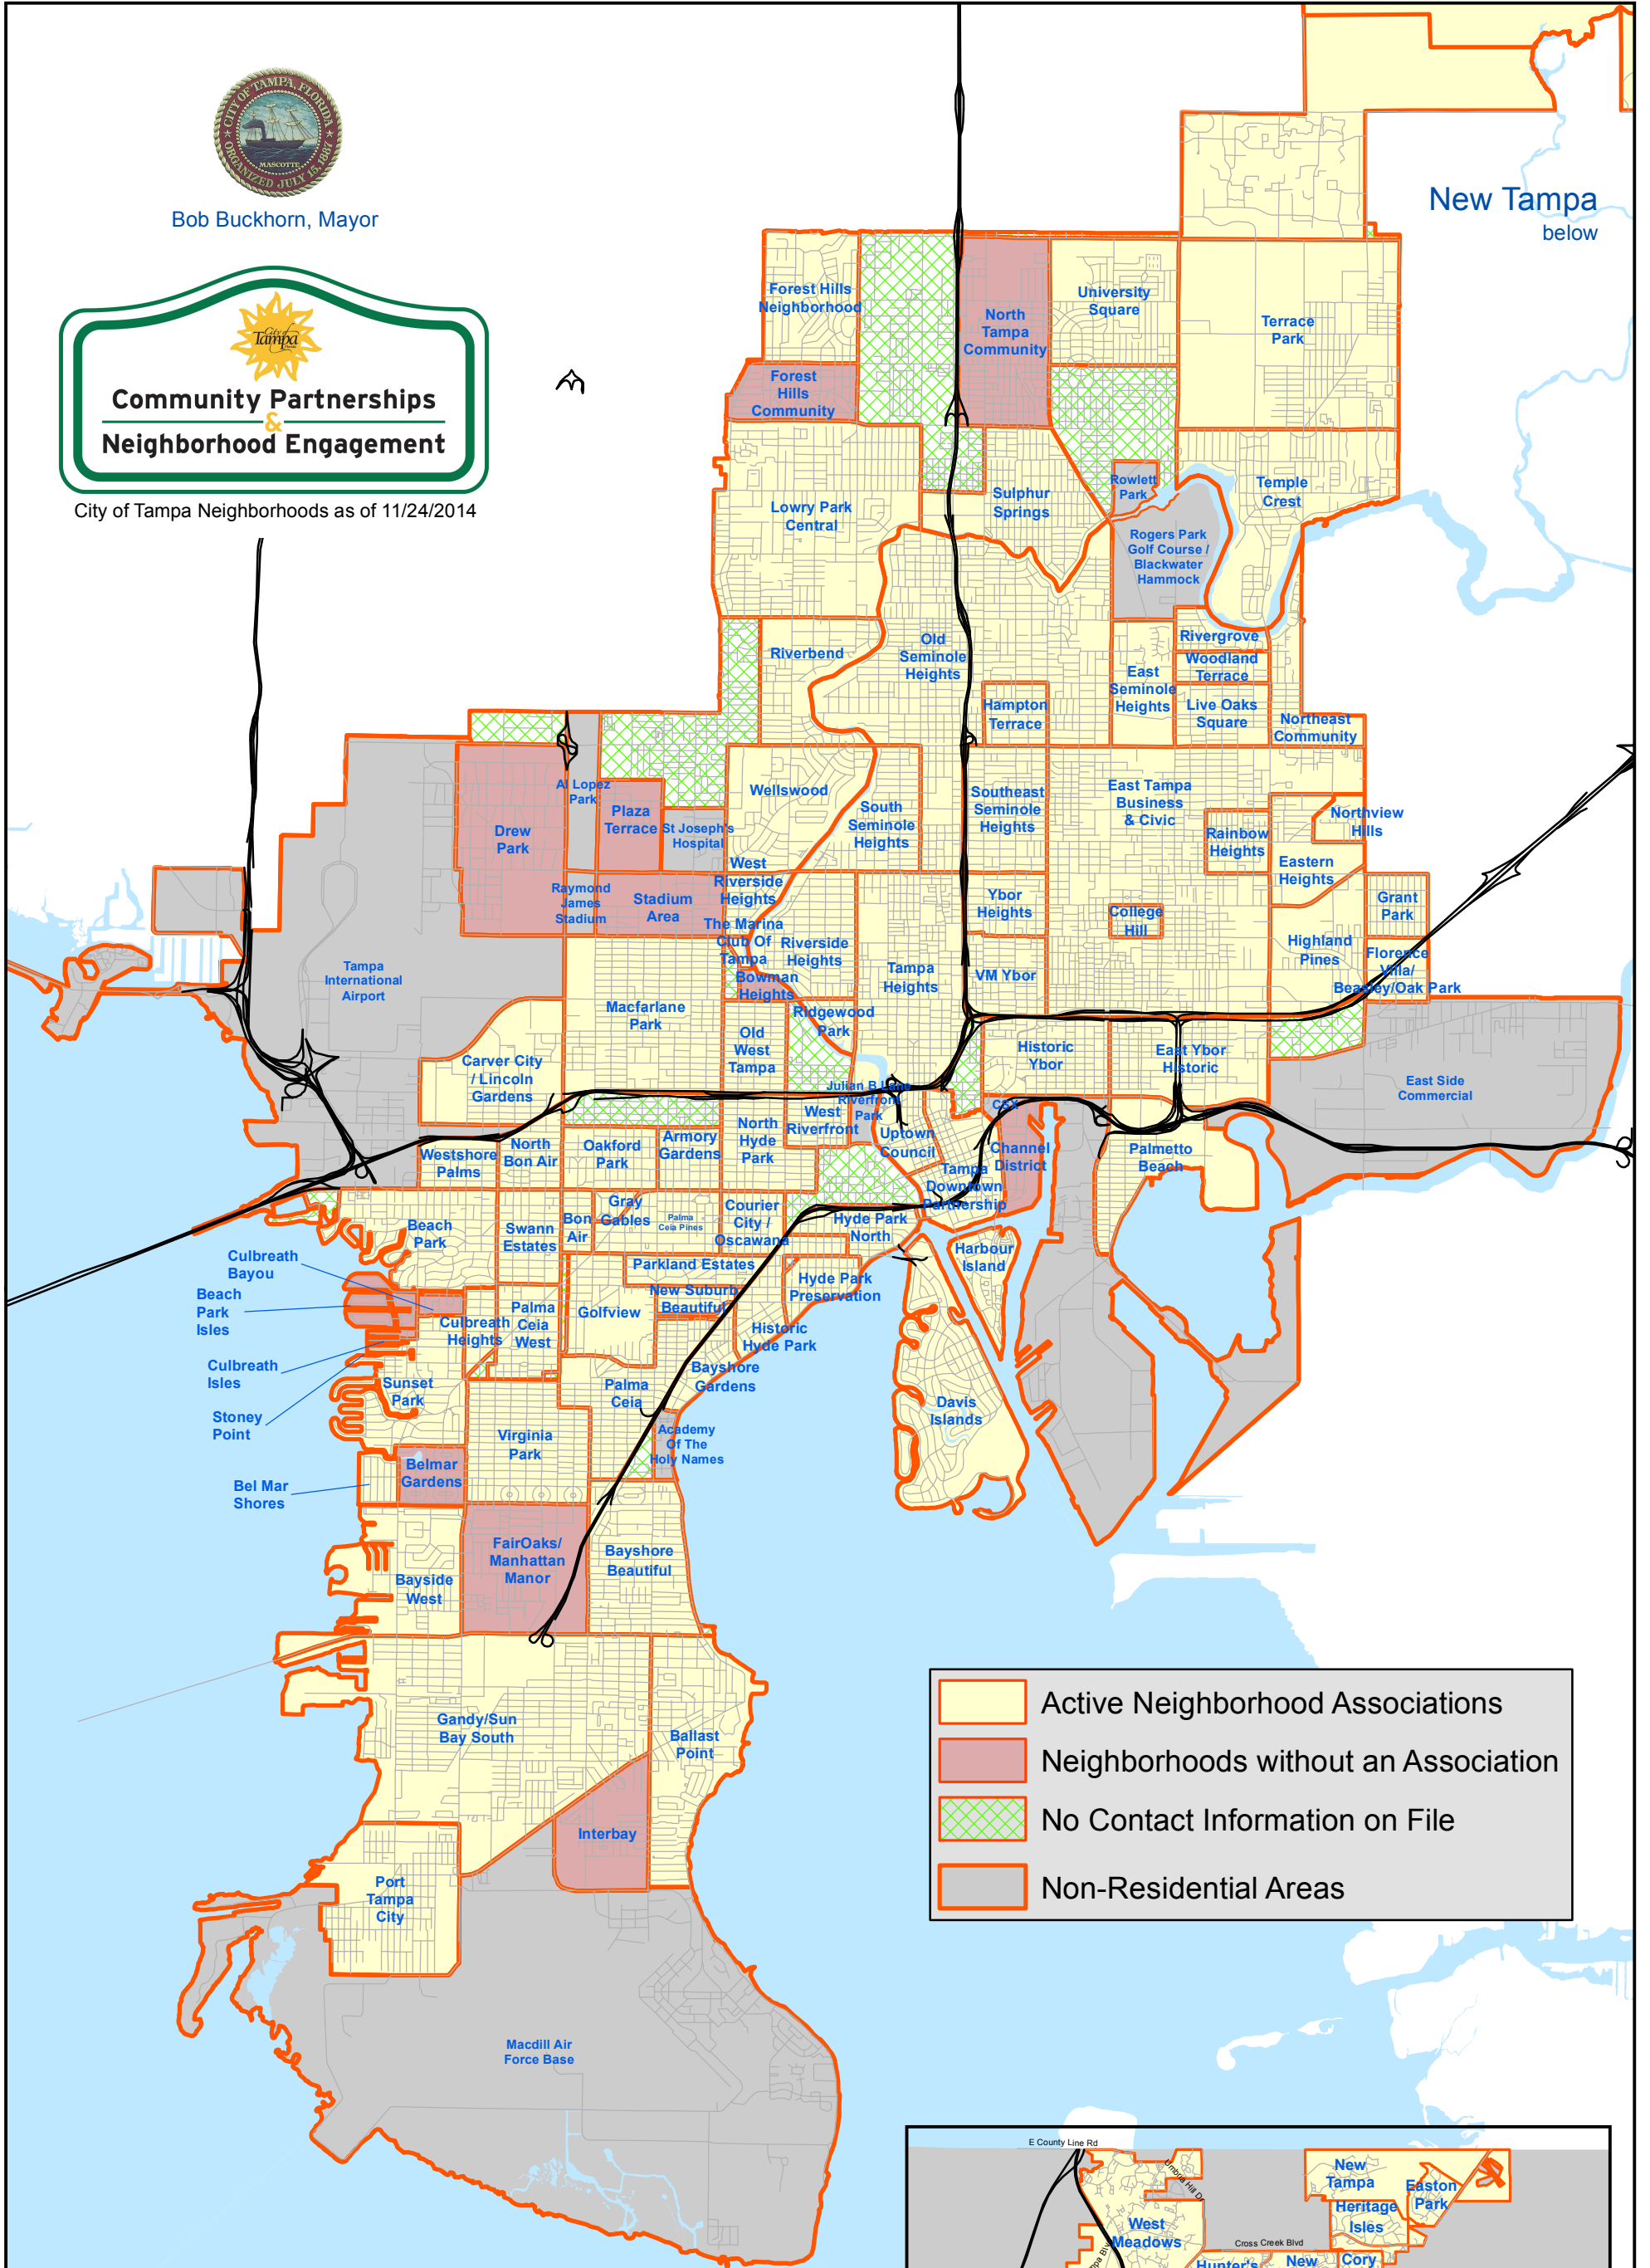

Bob Buckhorn, Mayor

City of Tampa Neighborhoods as of 11/24/2014

	Active Neighborhood Associations
	Neighborhoods without an Association
	No Contact Information on File
	Non-Residential Areas

New Tampa below

New Tampa inset