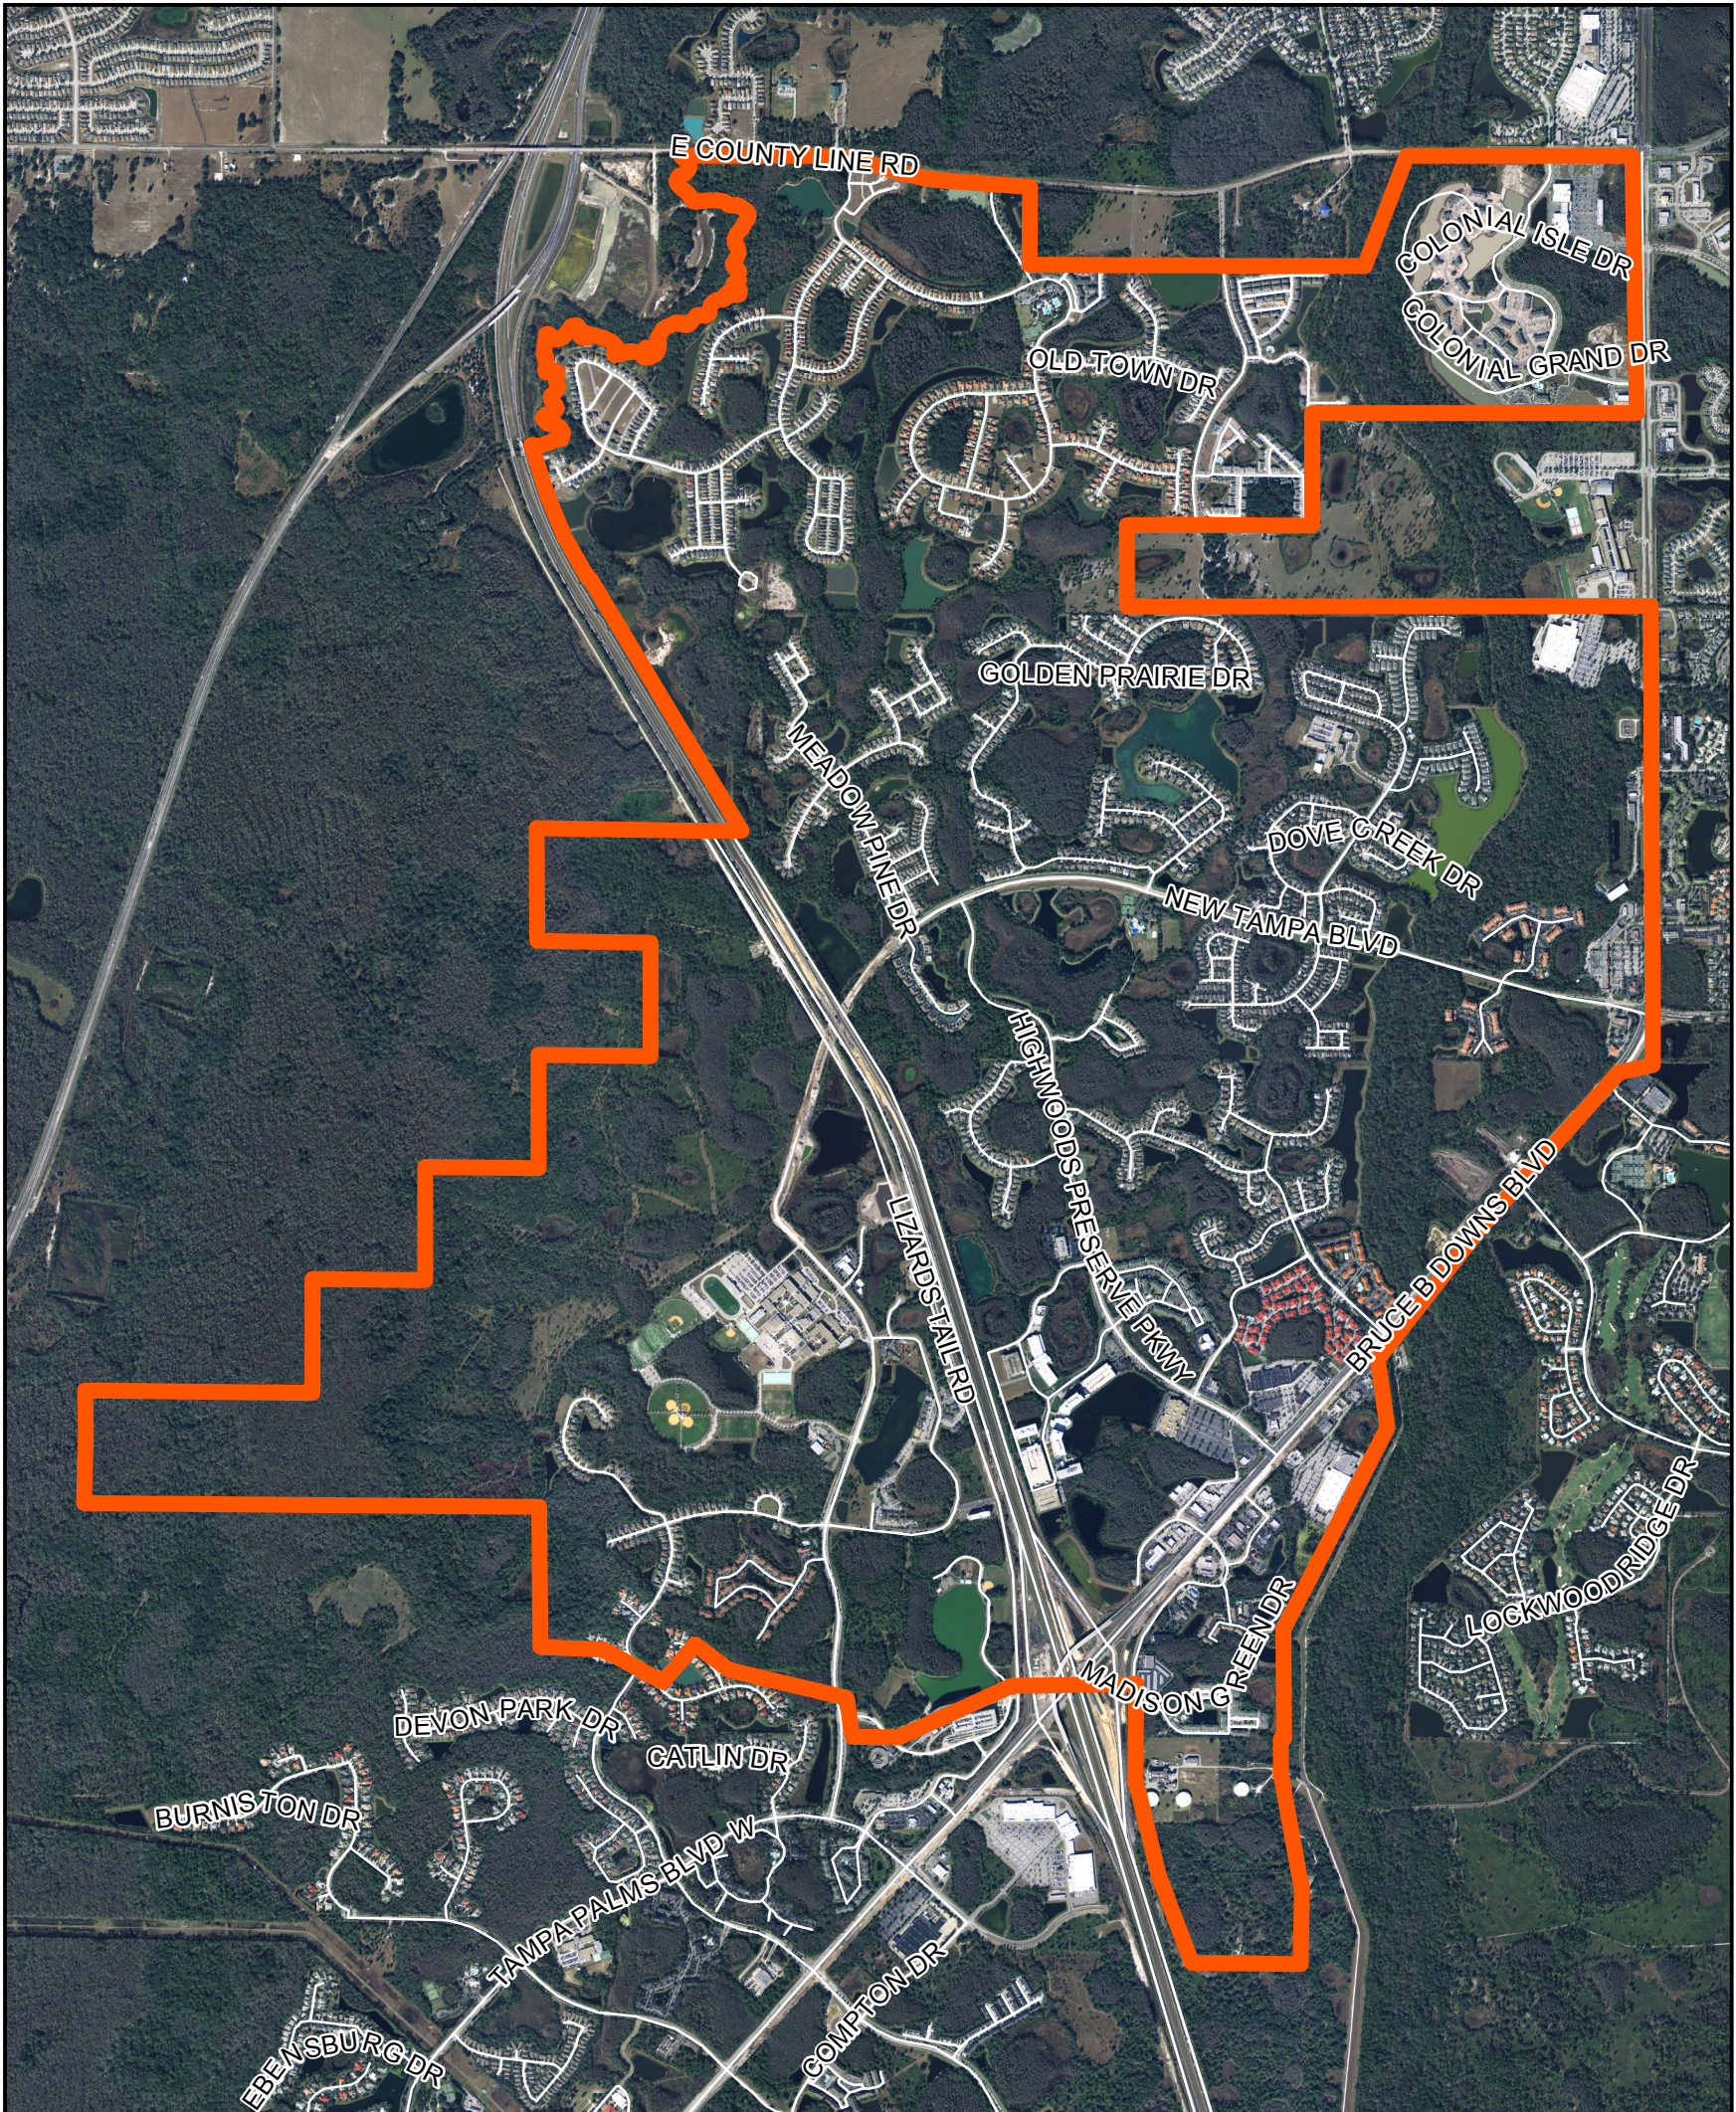

WEST MEADOWS Neighborhood Map & Boundaries

Department of Neighborhood Services
Neighborhood & Community Relations Division
2105 North Nebraska Avenue, Tampa, FL 33602
Tel: (813) 274-7835 Fax (813) 274-5567
www.tampagov.net/neighborhoods