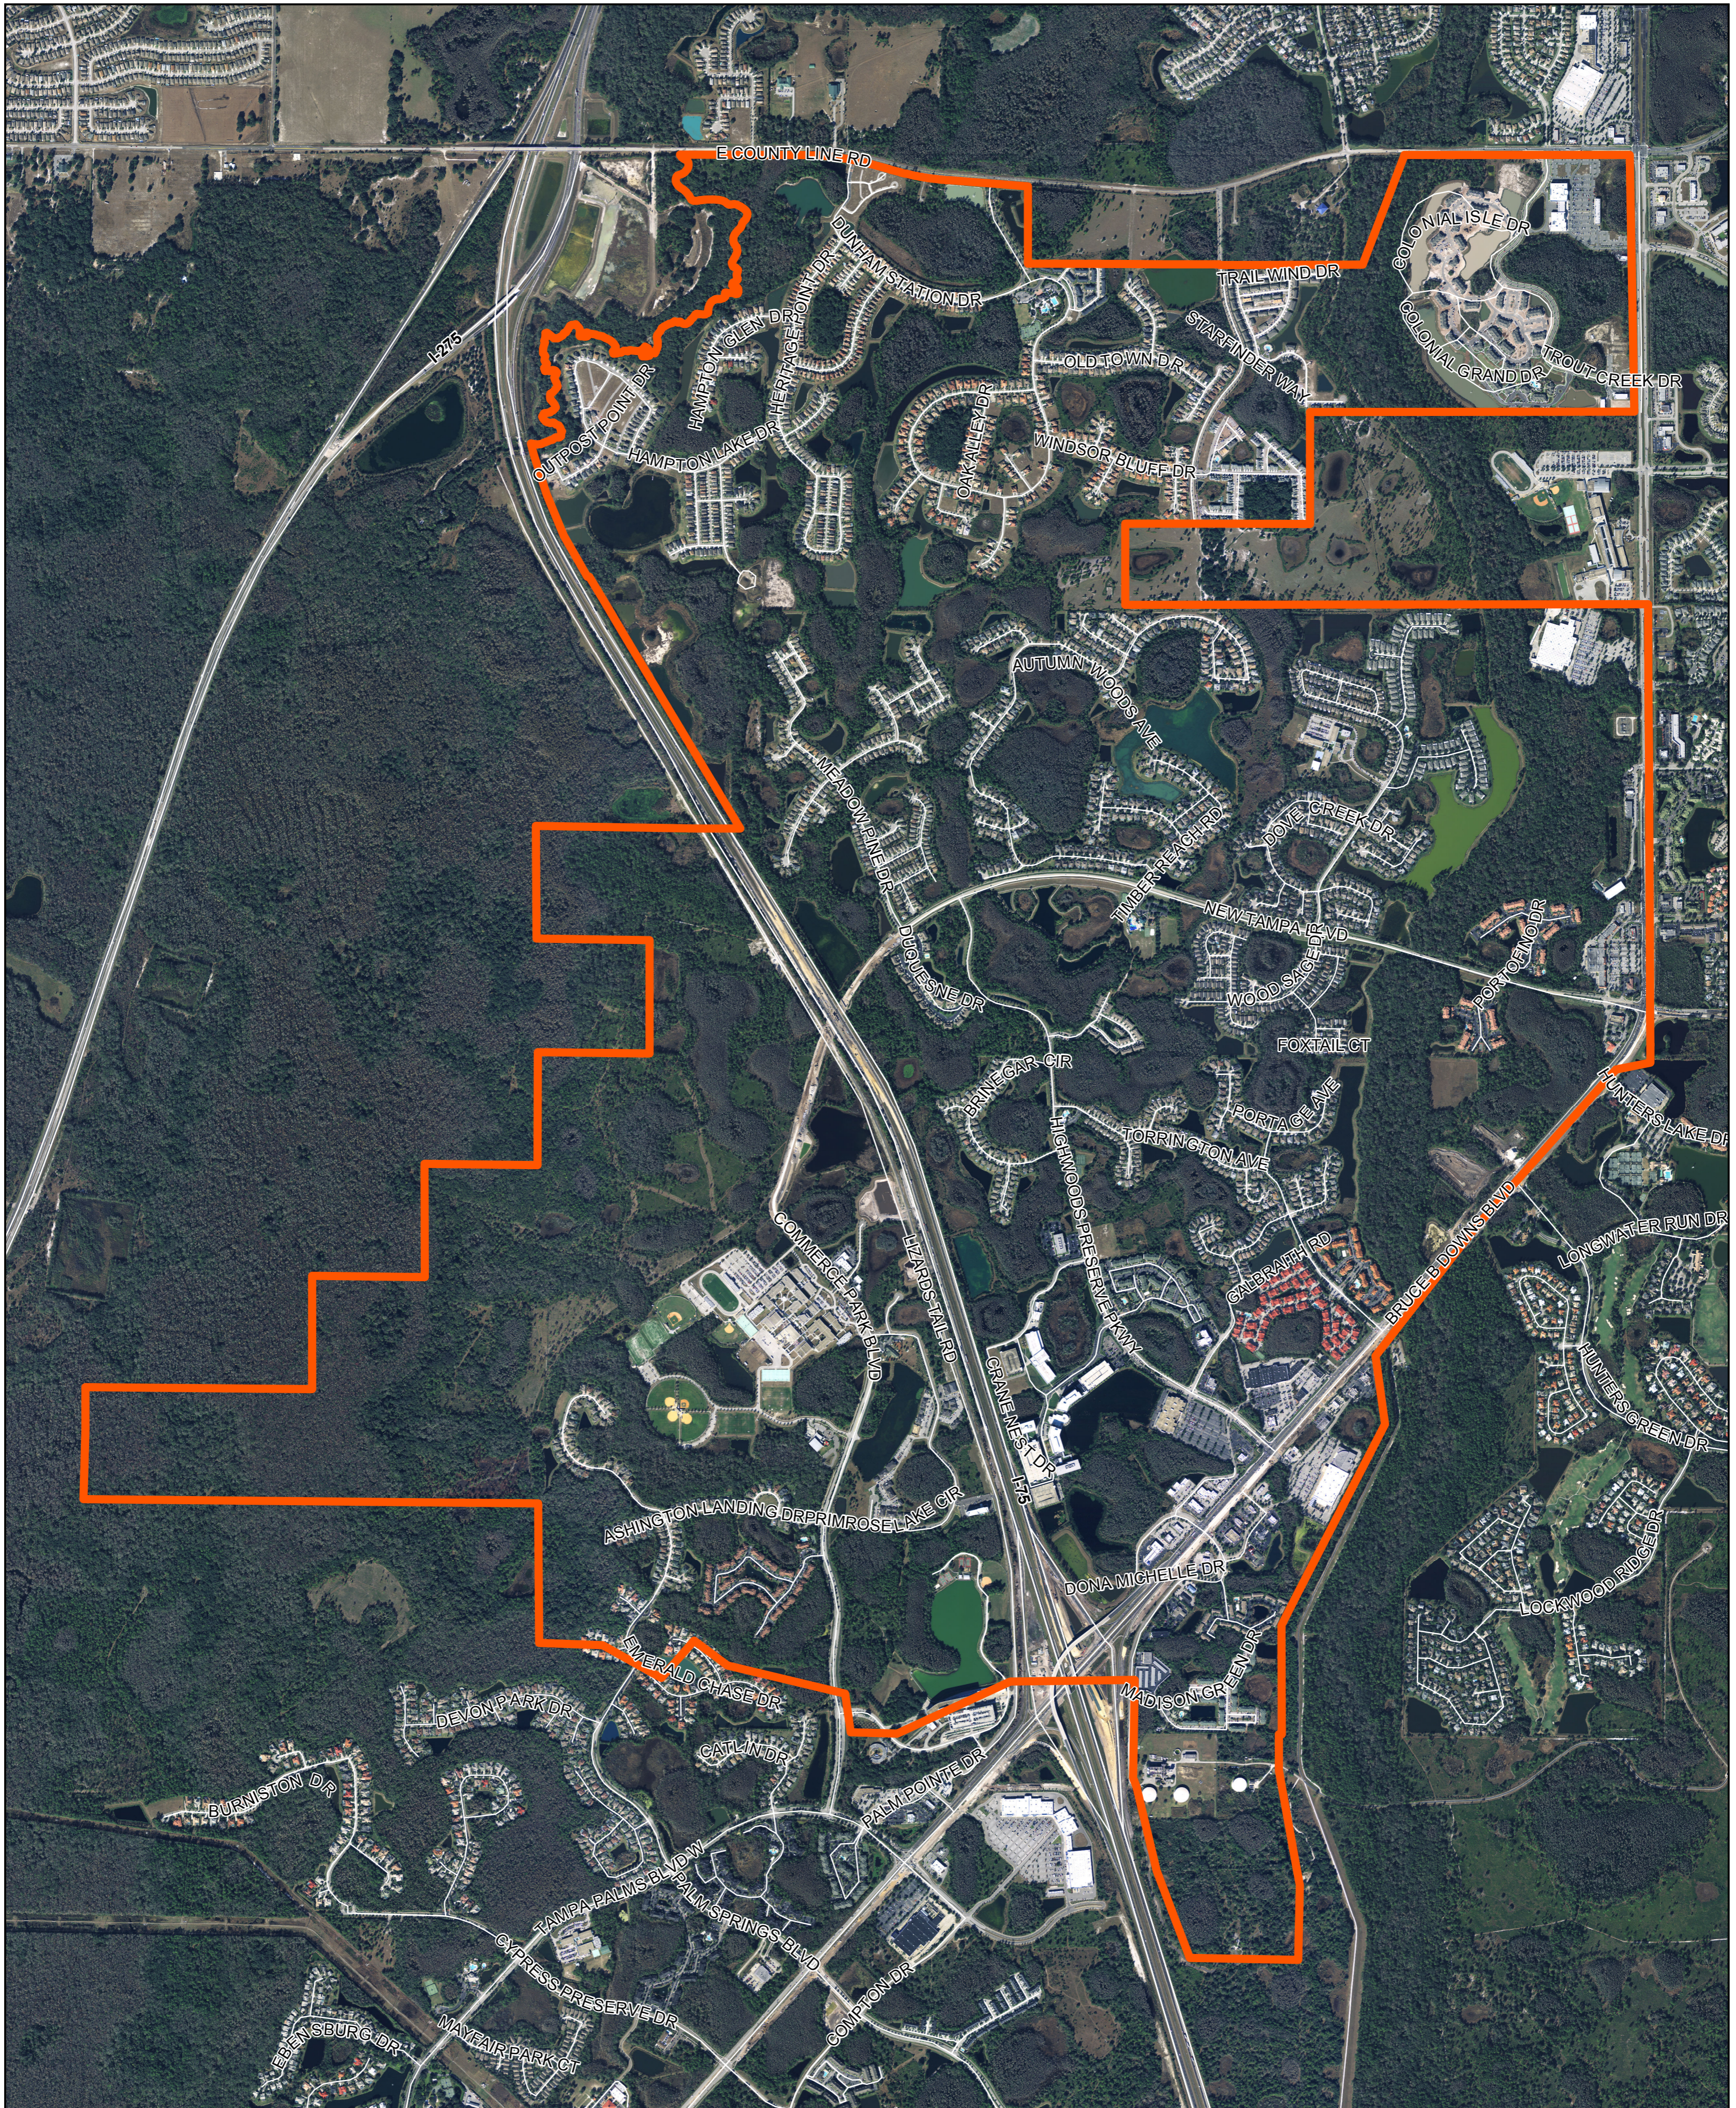

WEST MEADOWS Neighborhood Map & Boundaries

Department of Neighborhood Services
Neighborhood & Community Relations Division
2105 North Nebraska Avenue, Tampa, FL 33602
Tel: (813) 274-7835 Fax (813) 274-5567
www.tampagov.net/neighborhoods