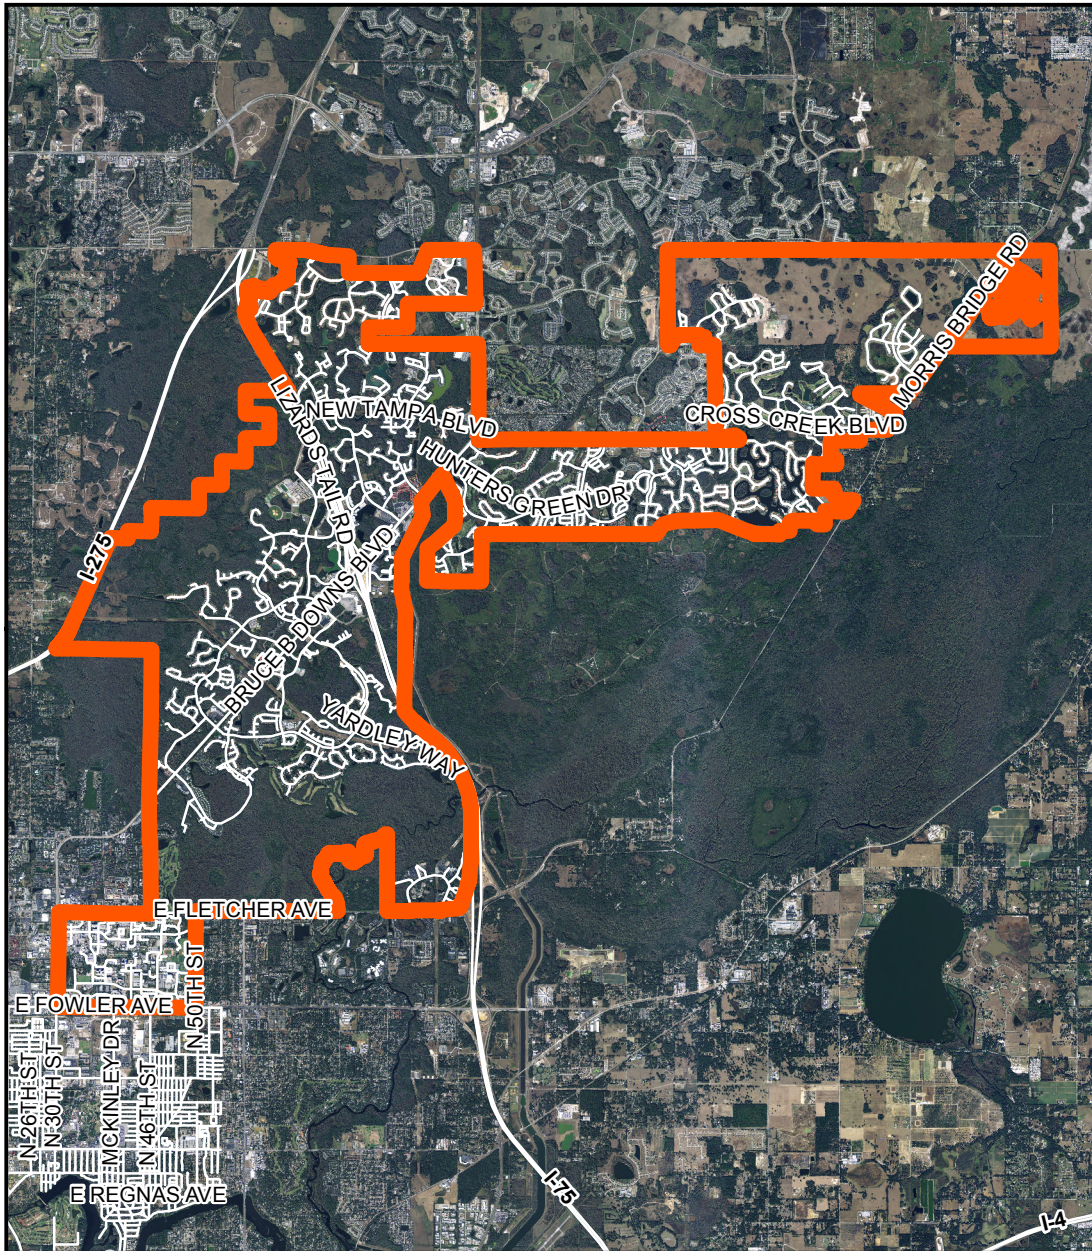

NEW TAMPA Neighborhood Map & Boundaries

Department of Neighborhood Services
Neighborhood & Community Relations Division
2105 North Nebraska Avenue, Tampa, FL 33602
Tel: (813) 274-7835 Fax (813) 274-5567
www.tampagov.net/neighborhoods