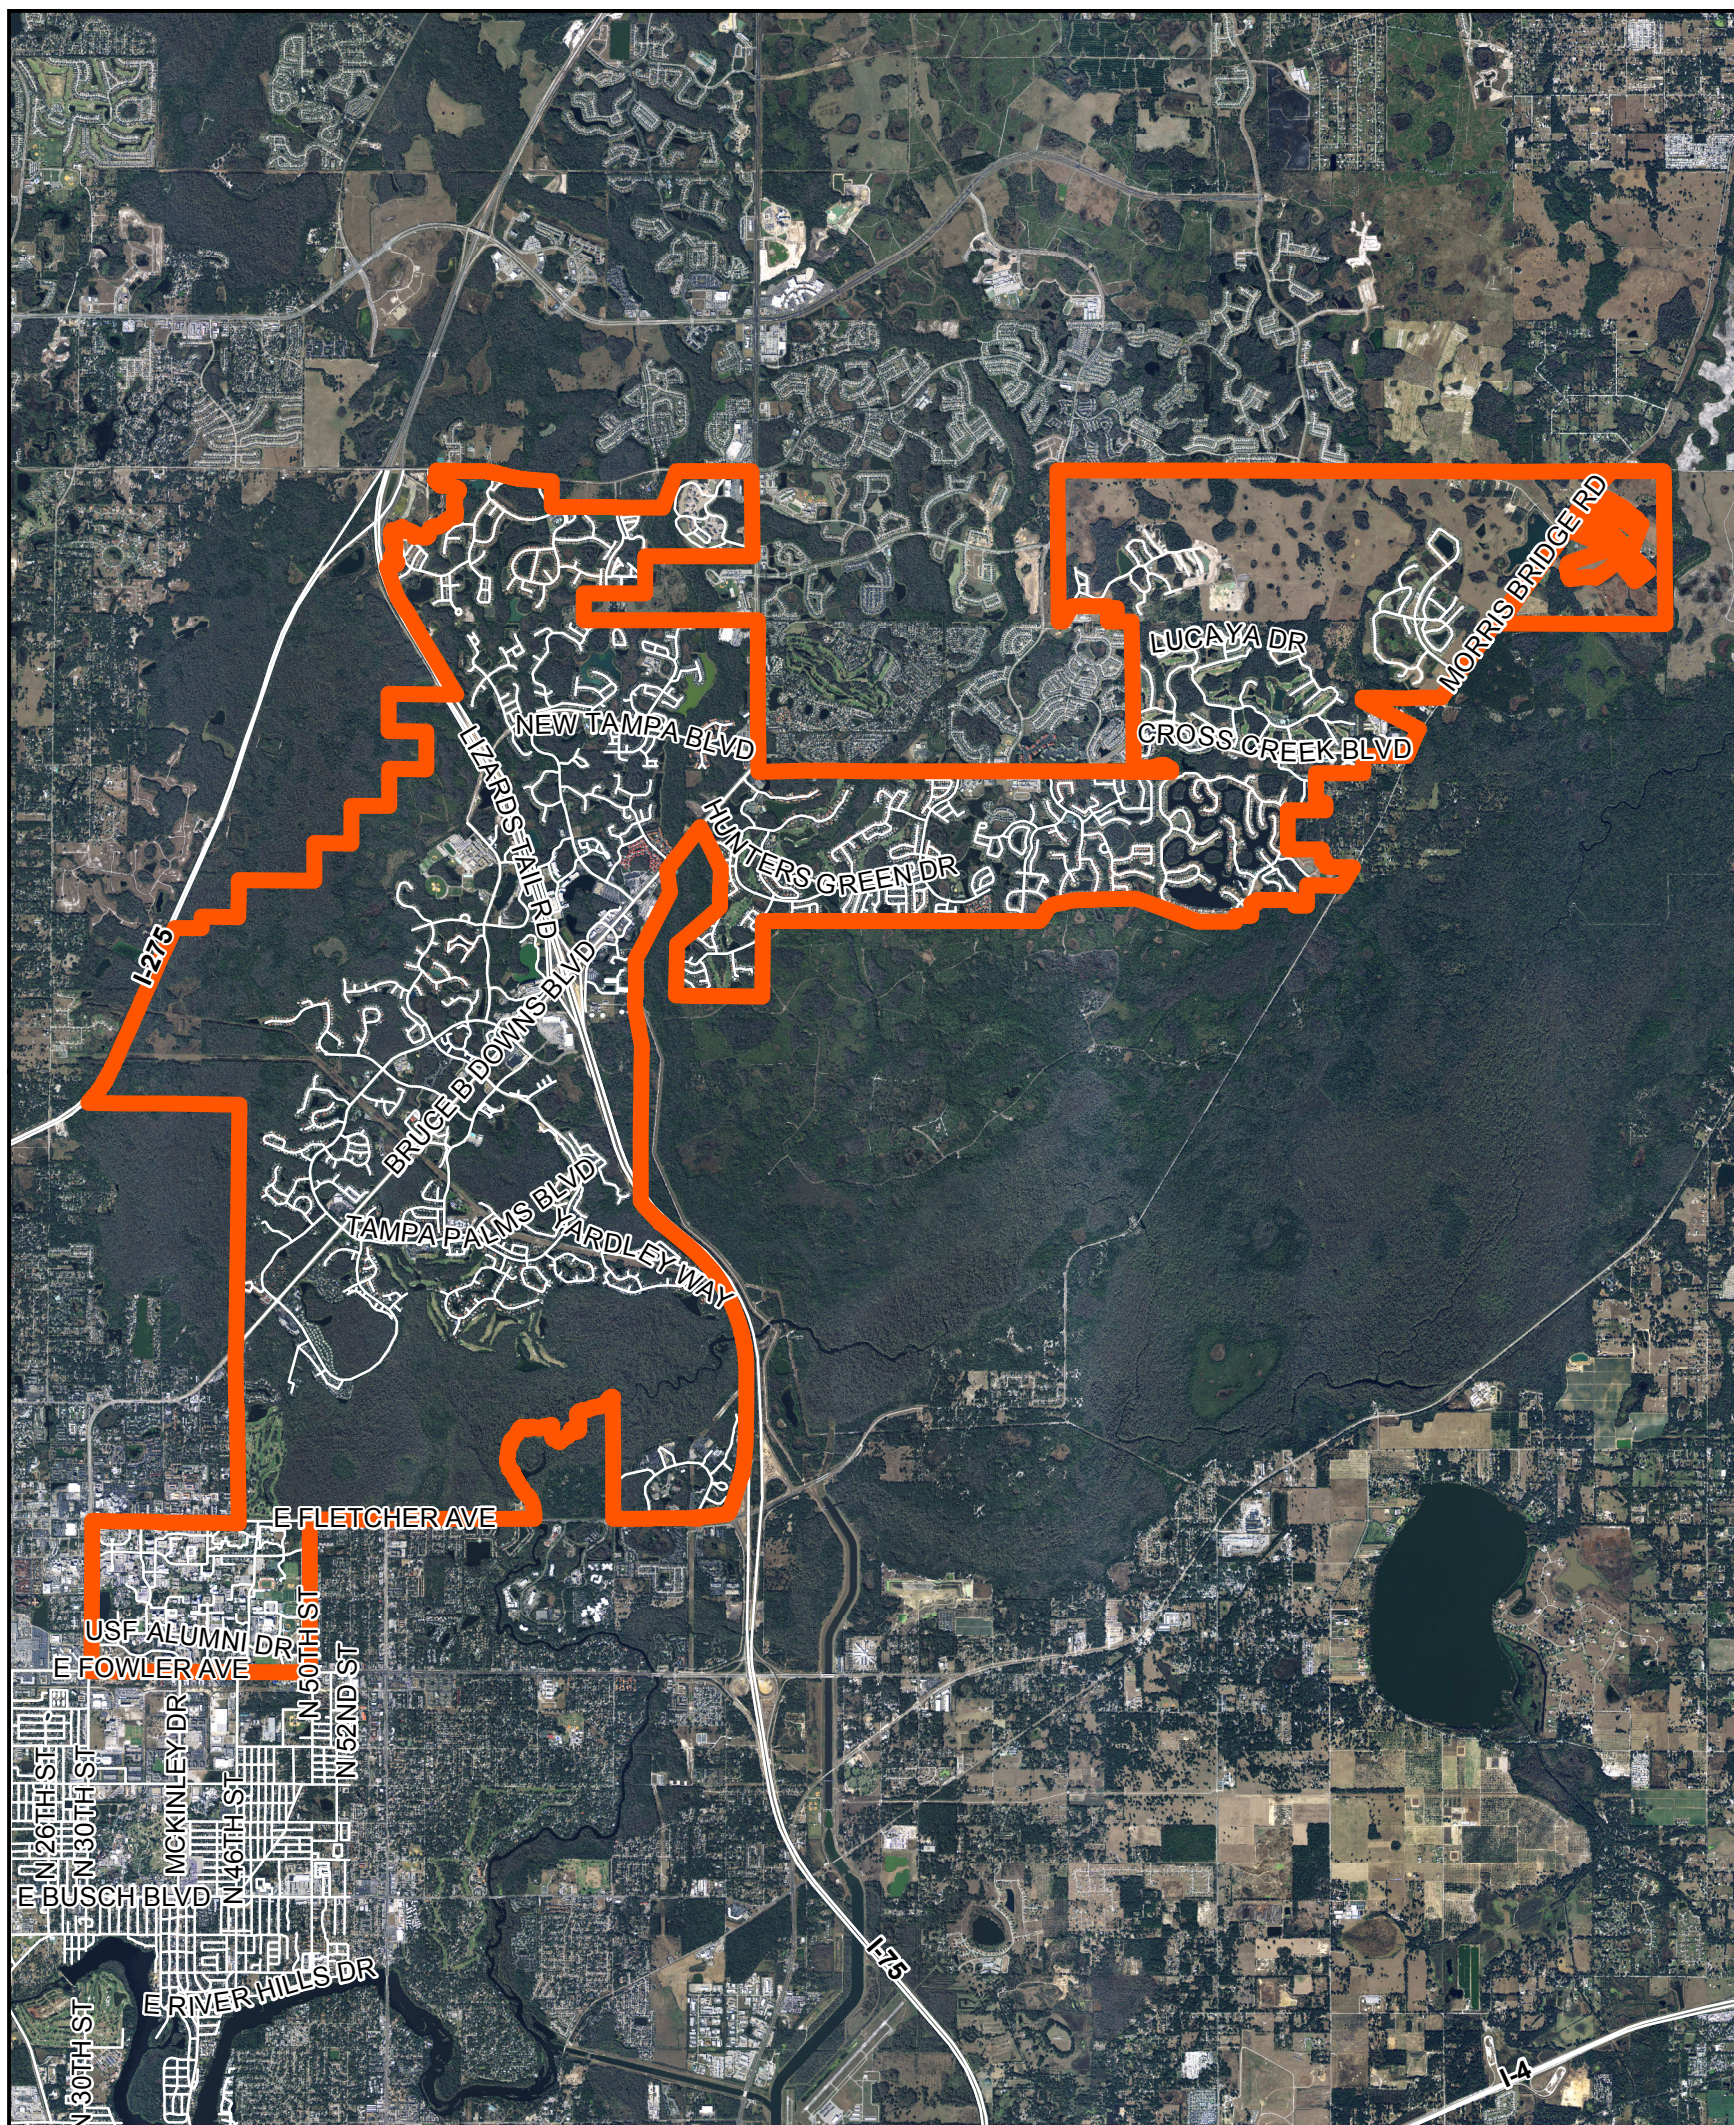

NEW TAMPA Neighborhood Map & Boundaries

Department of Neighborhood Services
Neighborhood & Community Relations Division
2105 North Nebraska Avenue, Tampa, FL 33602
Tel: (813) 274-7835 Fax (813) 274-5567
www.tampagov.net/neighborhoods

NORTH