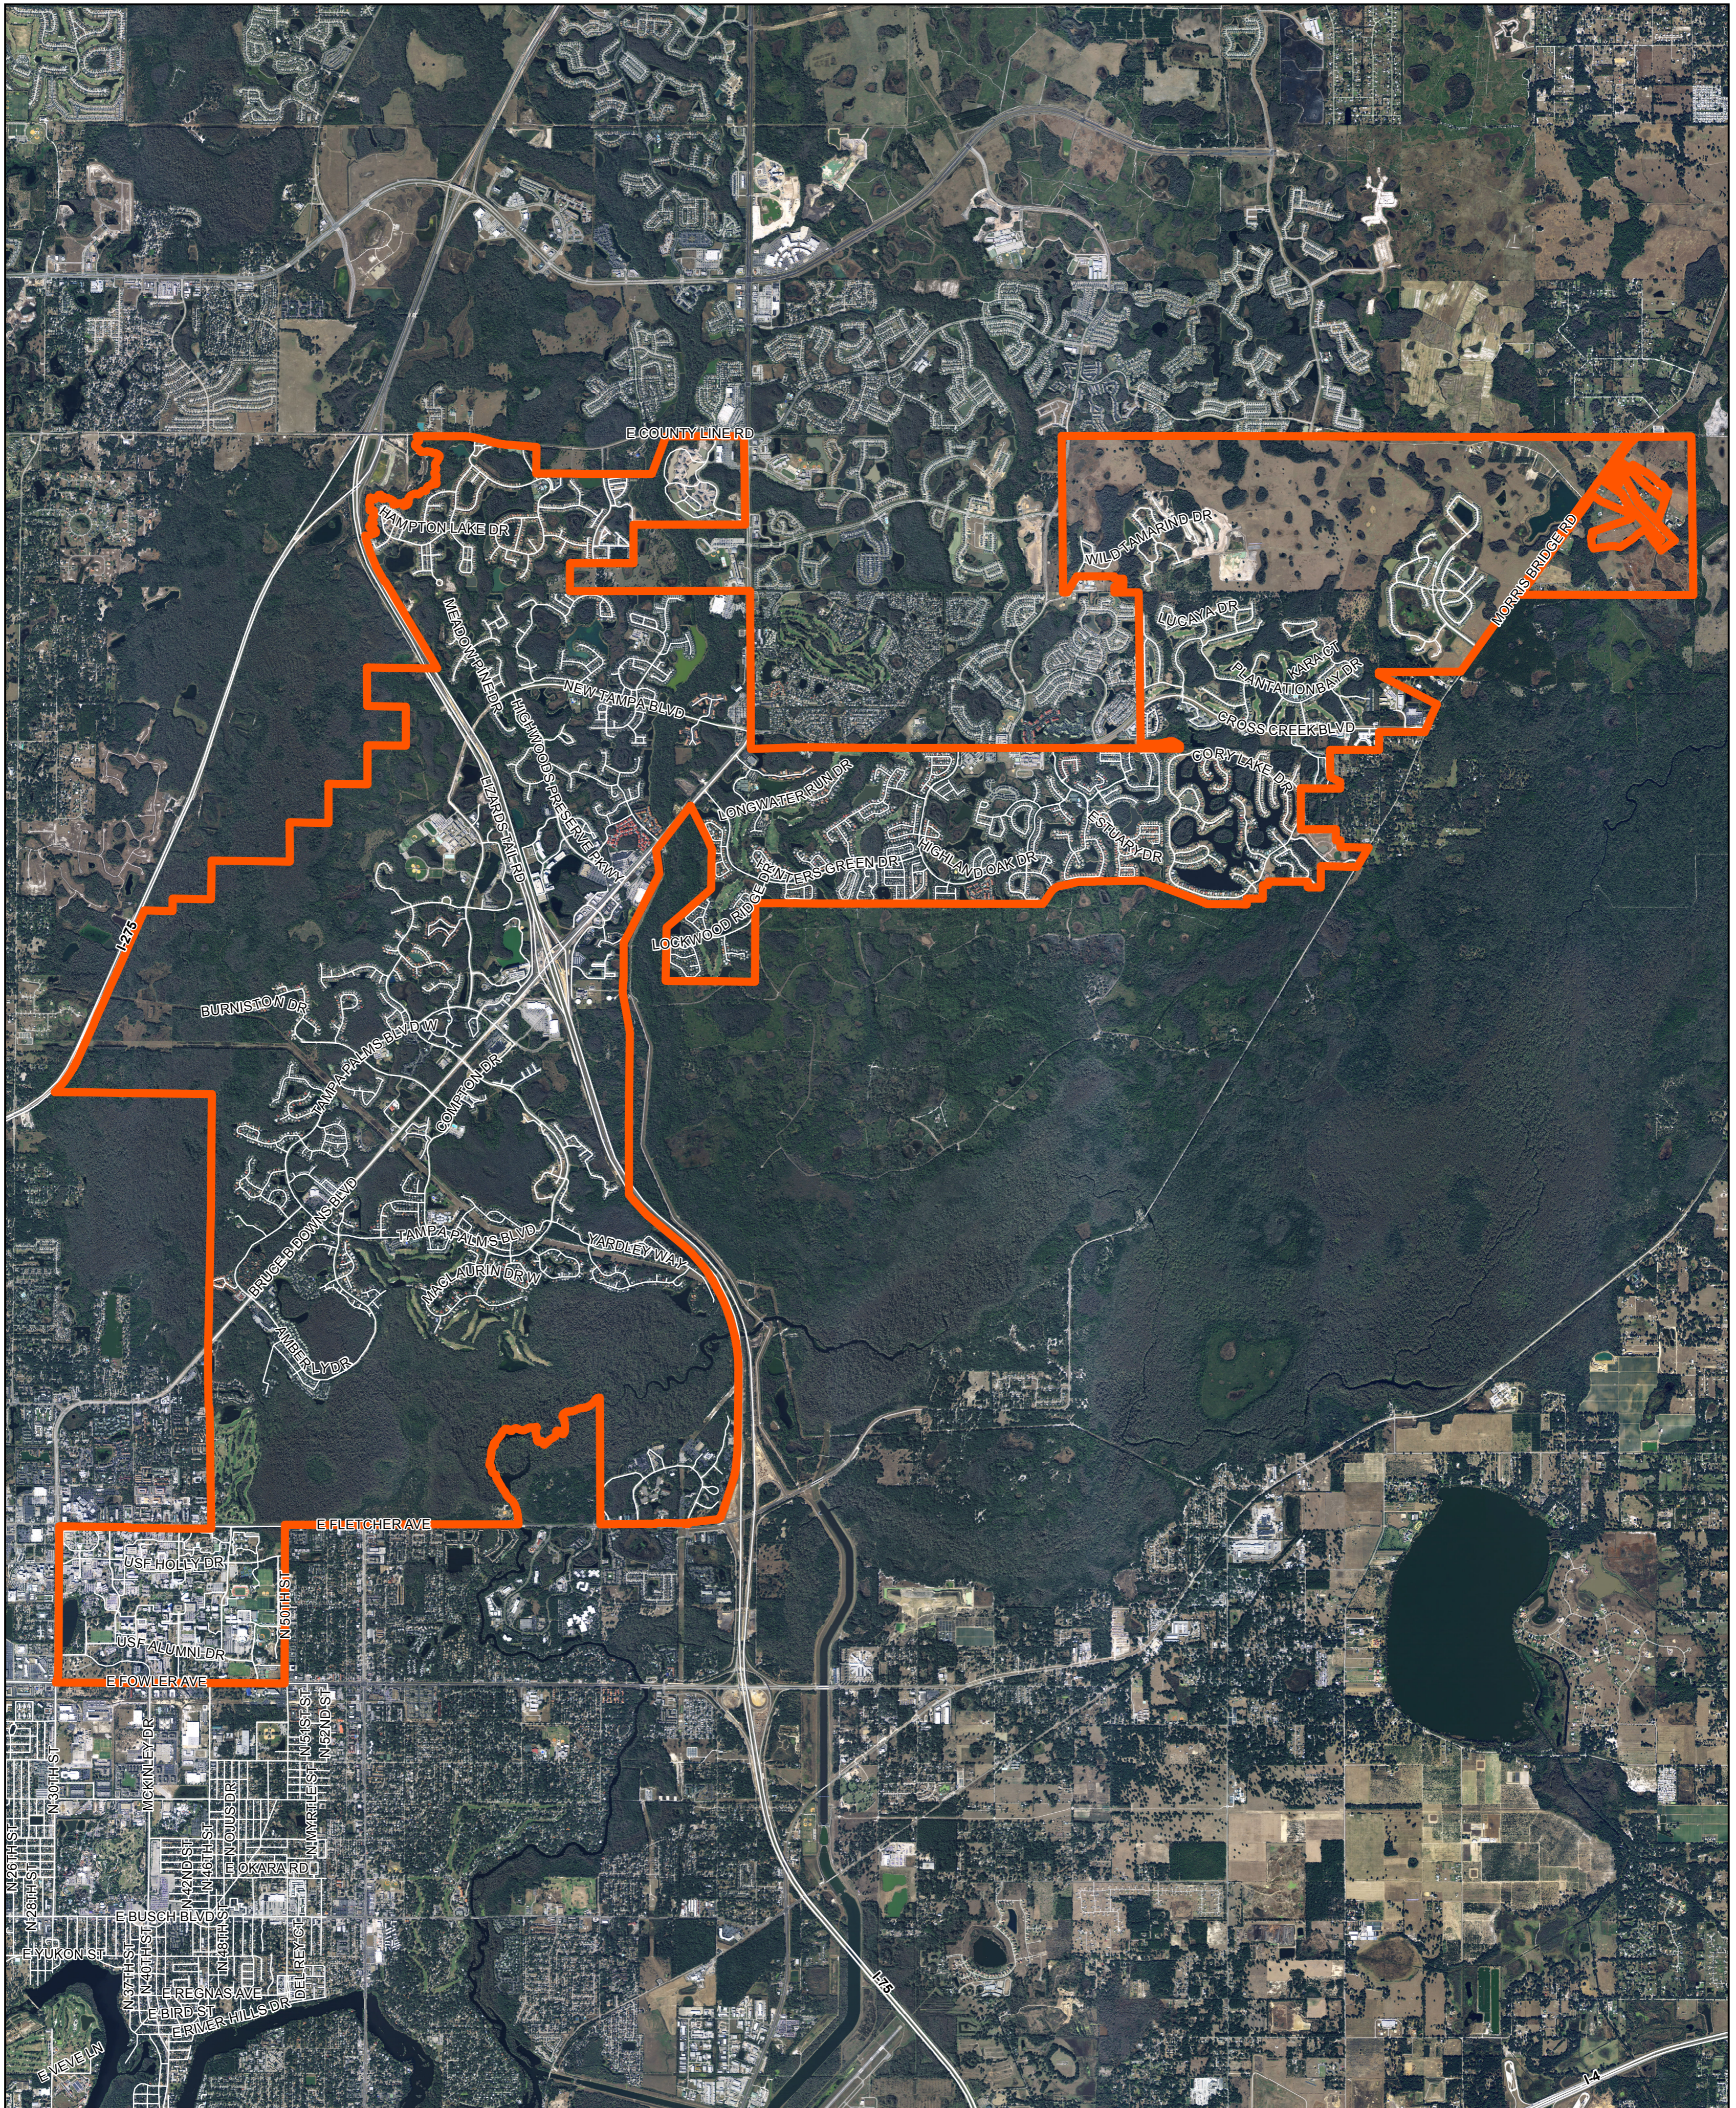

NEW TAMPA Neighborhood Map & Boundaries

Department of Neighborhood Services
Neighborhood & Community Relations Division
2105 North Nebraska Avenue, Tampa, FL 33602
Tel: (813) 274-7835 Fax (813) 274-5567
www.tampagov.net/neighborhoods