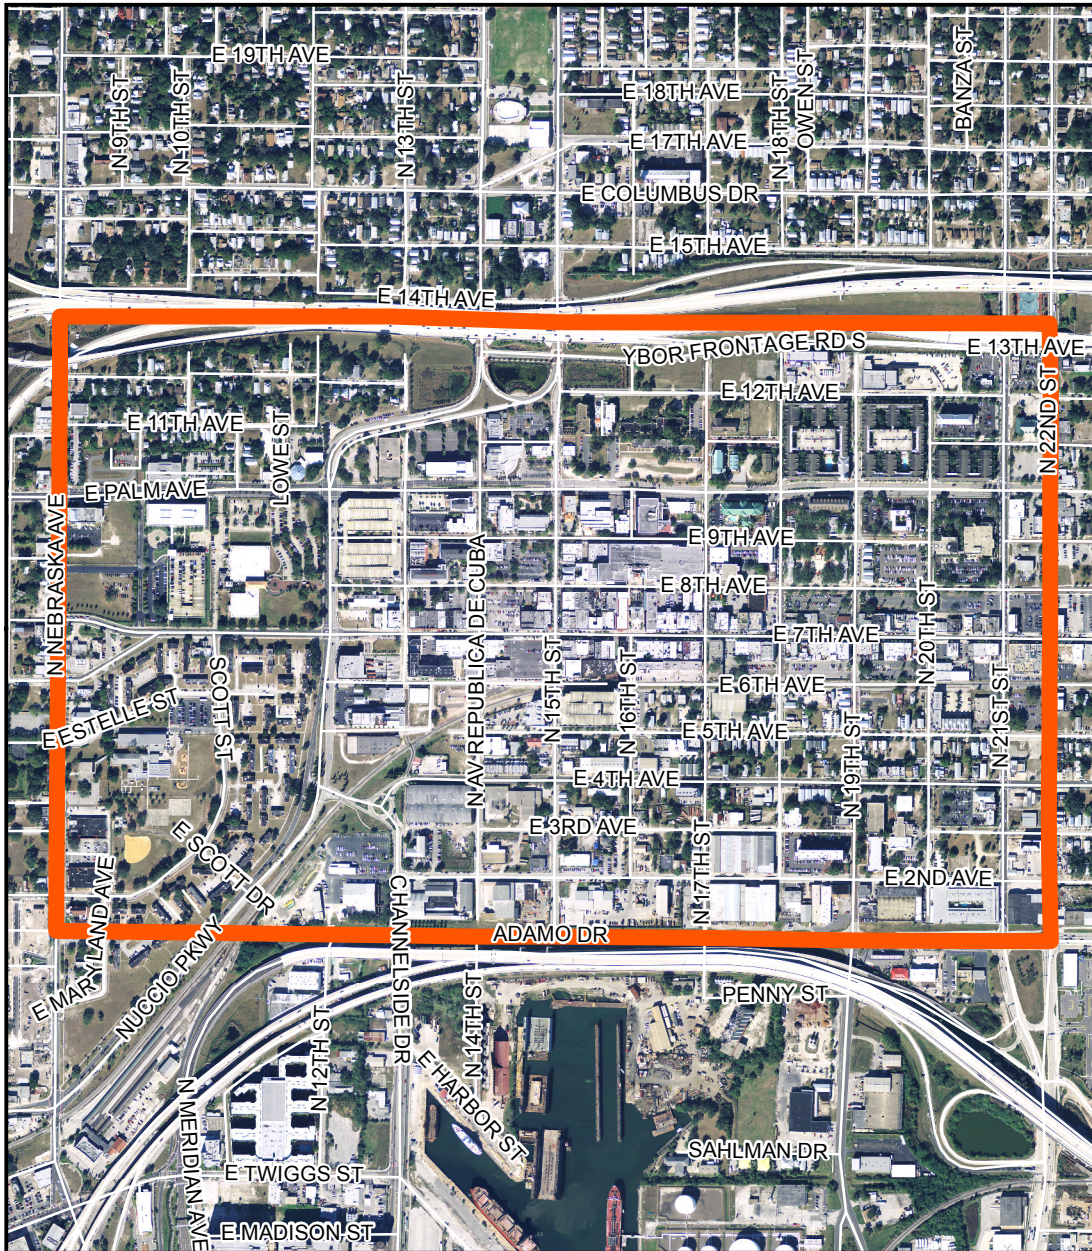

HISTORIC YBOR Neighborhood Map & Boundaries

I4 to the North
N 22nd St to the East
Adamo Dr to the South
N Nebraska Ave to the West

Department of Neighborhood Services
Neighborhood & Community Relations Division
2105 North Nebraska Avenue, Tampa, FL 33602
Tel: (813) 274-7835 Fax (813) 274-5567
www.tampagov.net/neighborhoods