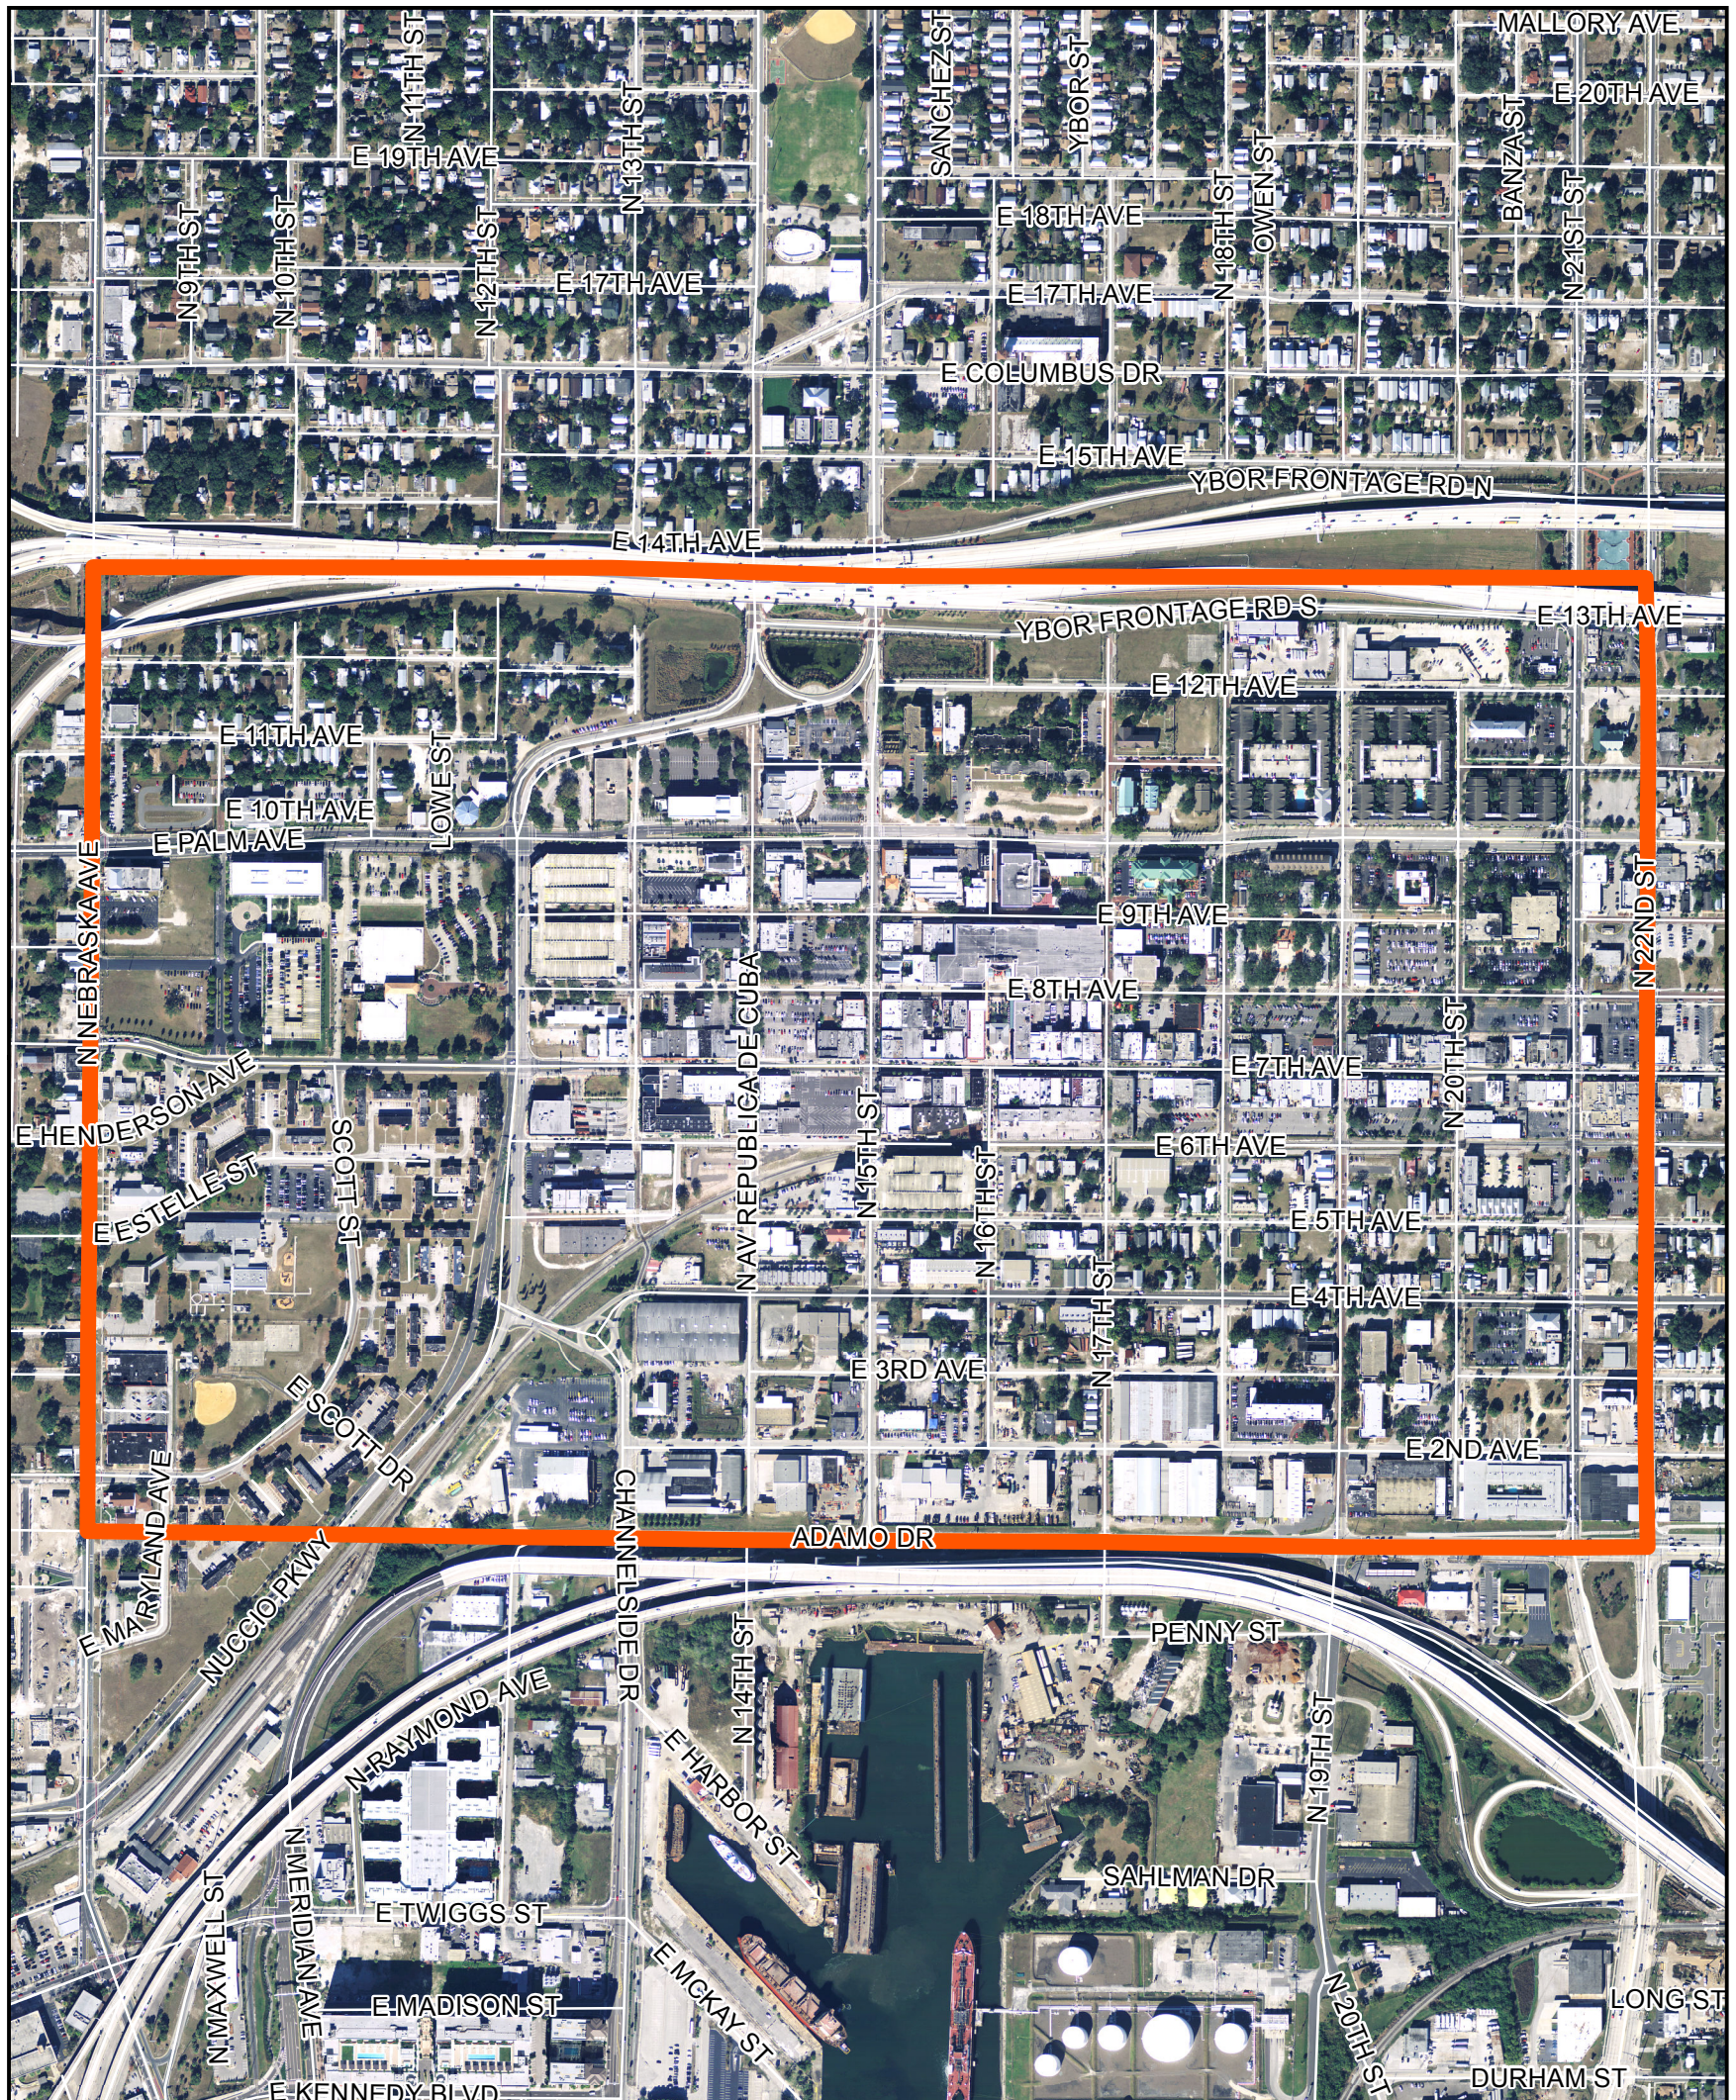

# HISTORIC YBOR Neighborhood Map & Boundaries

I4 to the North  
N 22nd St to the East  
Adamo Dr to the South  
N Nebraska Ave to the West

Department of Neighborhood Services  
Neighborhood & Community Relations Division  
2105 North Nebraska Avenue, Tampa, FL 33602  
Tel: (813) 274-7835 Fax (813) 274-5567  
[www.tampagov.net/neighborhoods](http://www.tampagov.net/neighborhoods)

NORTH