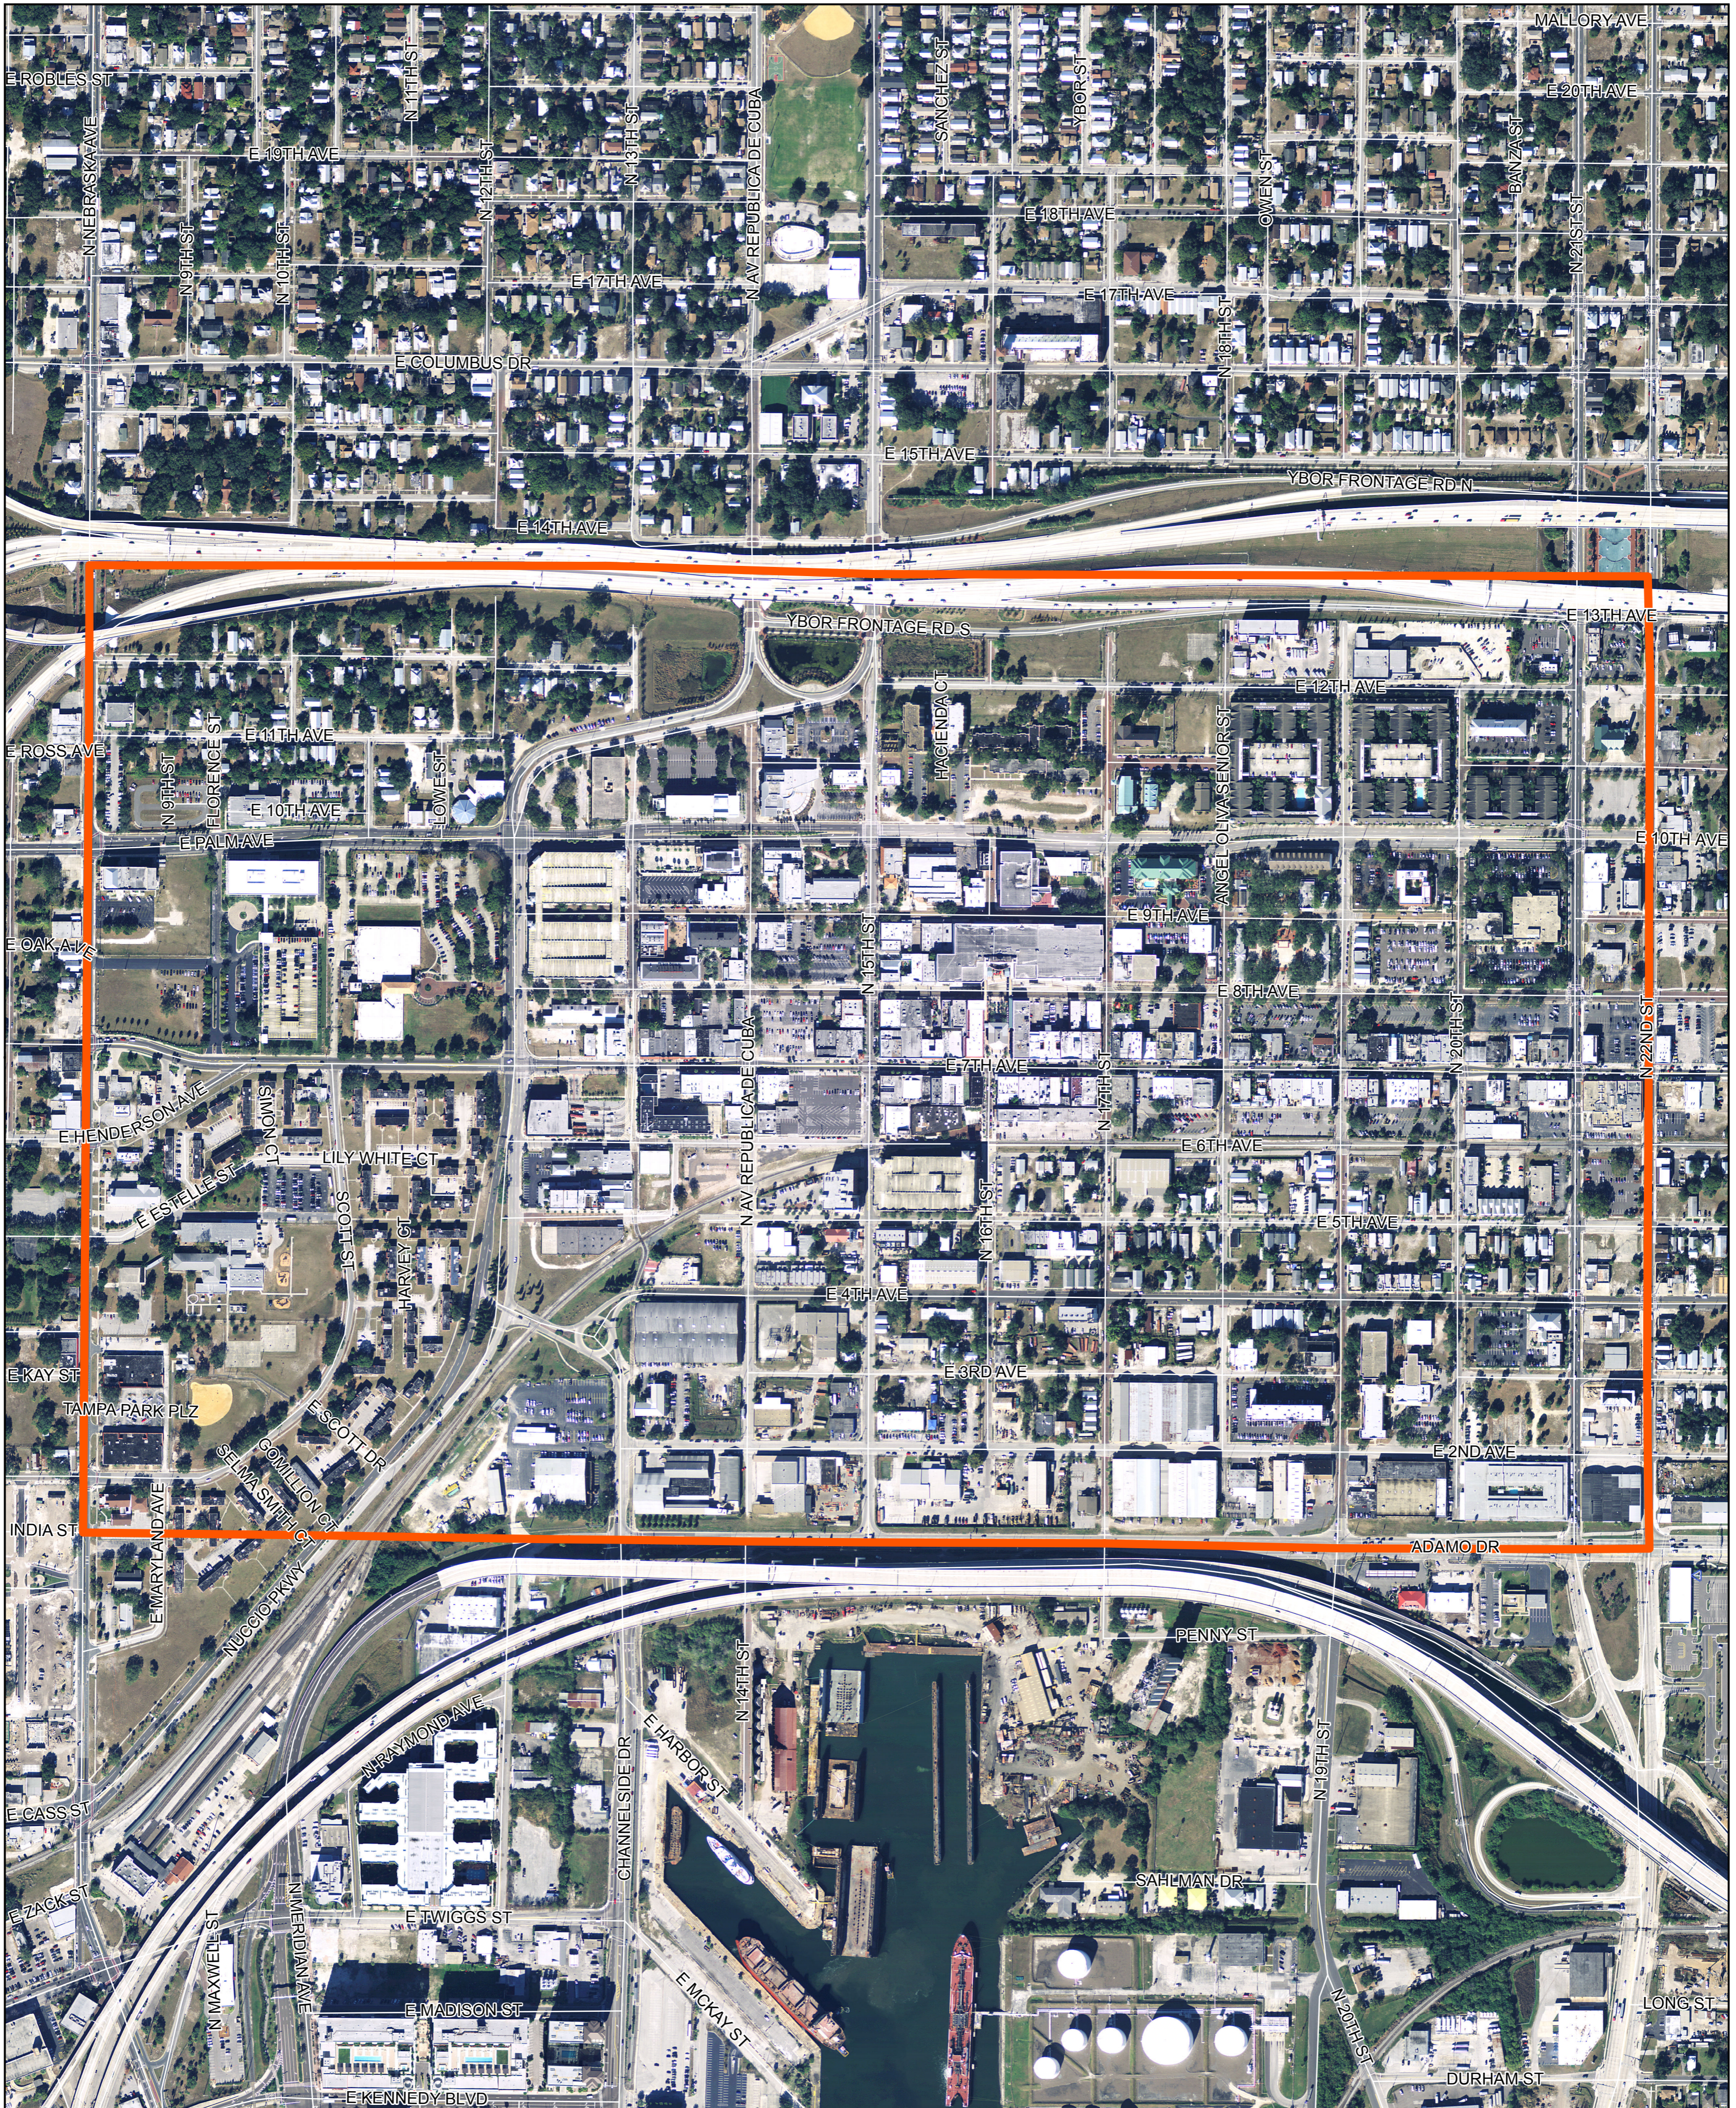

HISTORIC YBOR Neighborhood Map & Boundaries

I4 to the North
 N 22nd St to the East
 Adamo Dr to the South
 N Nebraska Ave to the West

Department of Neighborhood Services
 Neighborhood & Community Relations Division
 2105 North Nebraska Avenue, Tampa, FL 33602
 Tel: (813) 274-7835 Fax (813) 274-5567
www.tampagov.net/neighborhoods