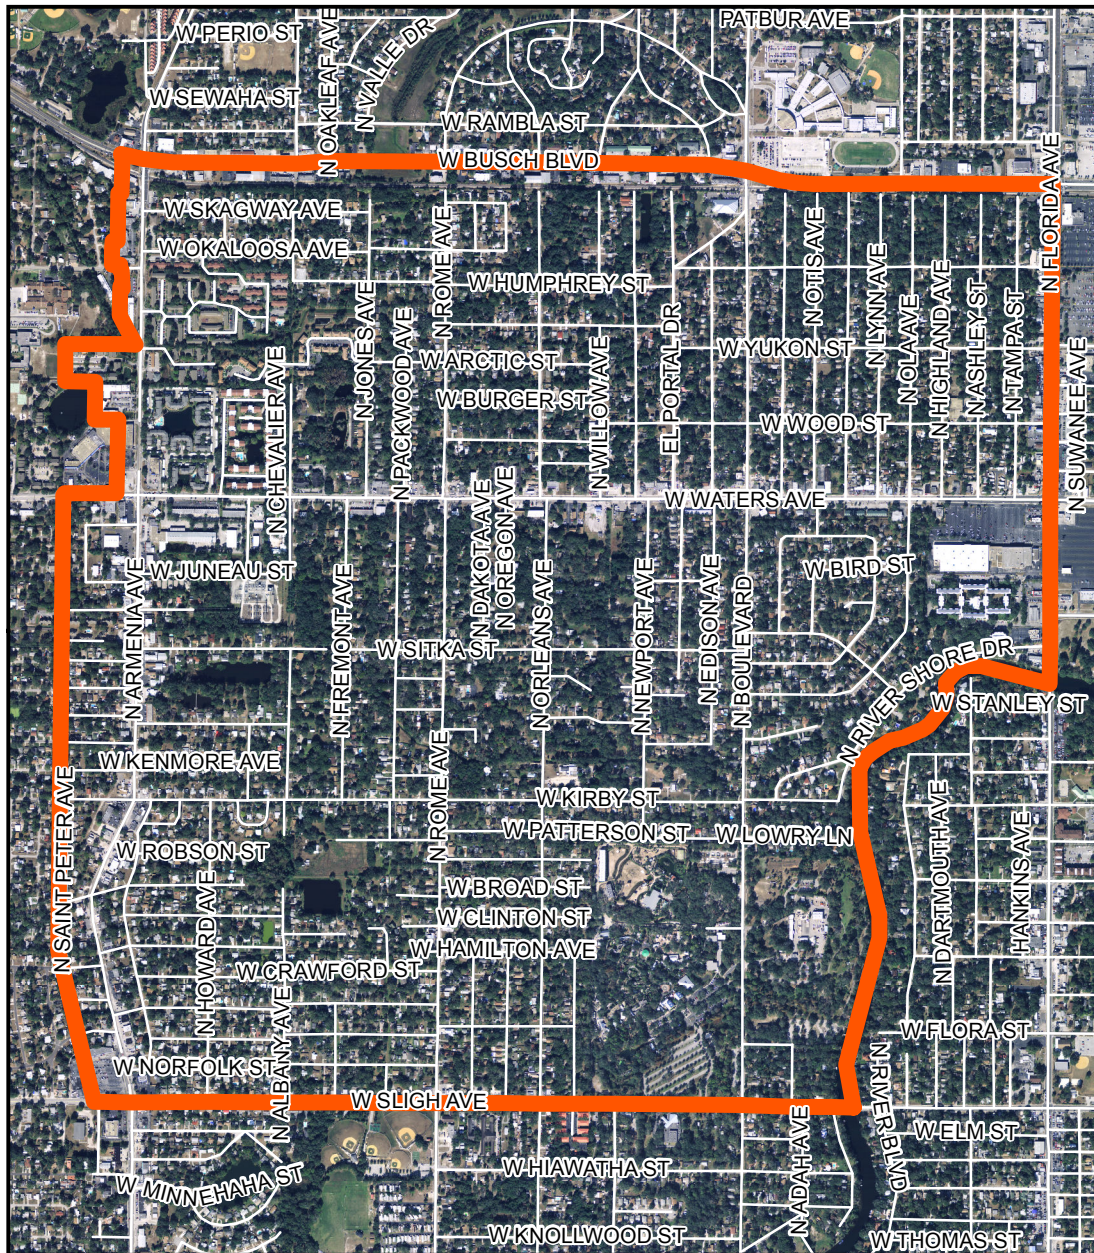

LOWRY PARK CENTRAL Neighborhood Map & Boundaries

W Busch Boulevard to the North
 Hillsborough River / N Florida to the East
 W Sligh Ave to the South
 N Saint Peter Ave / City Limits to the West

Department of Neighborhood Services
 Neighborhood & Community Relations Division
 2105 North Nebraska Avenue, Tampa, FL 33602
 Tel: (813) 274-7835 Fax (813) 274-5567
www.tampagov.net/neighborhoods