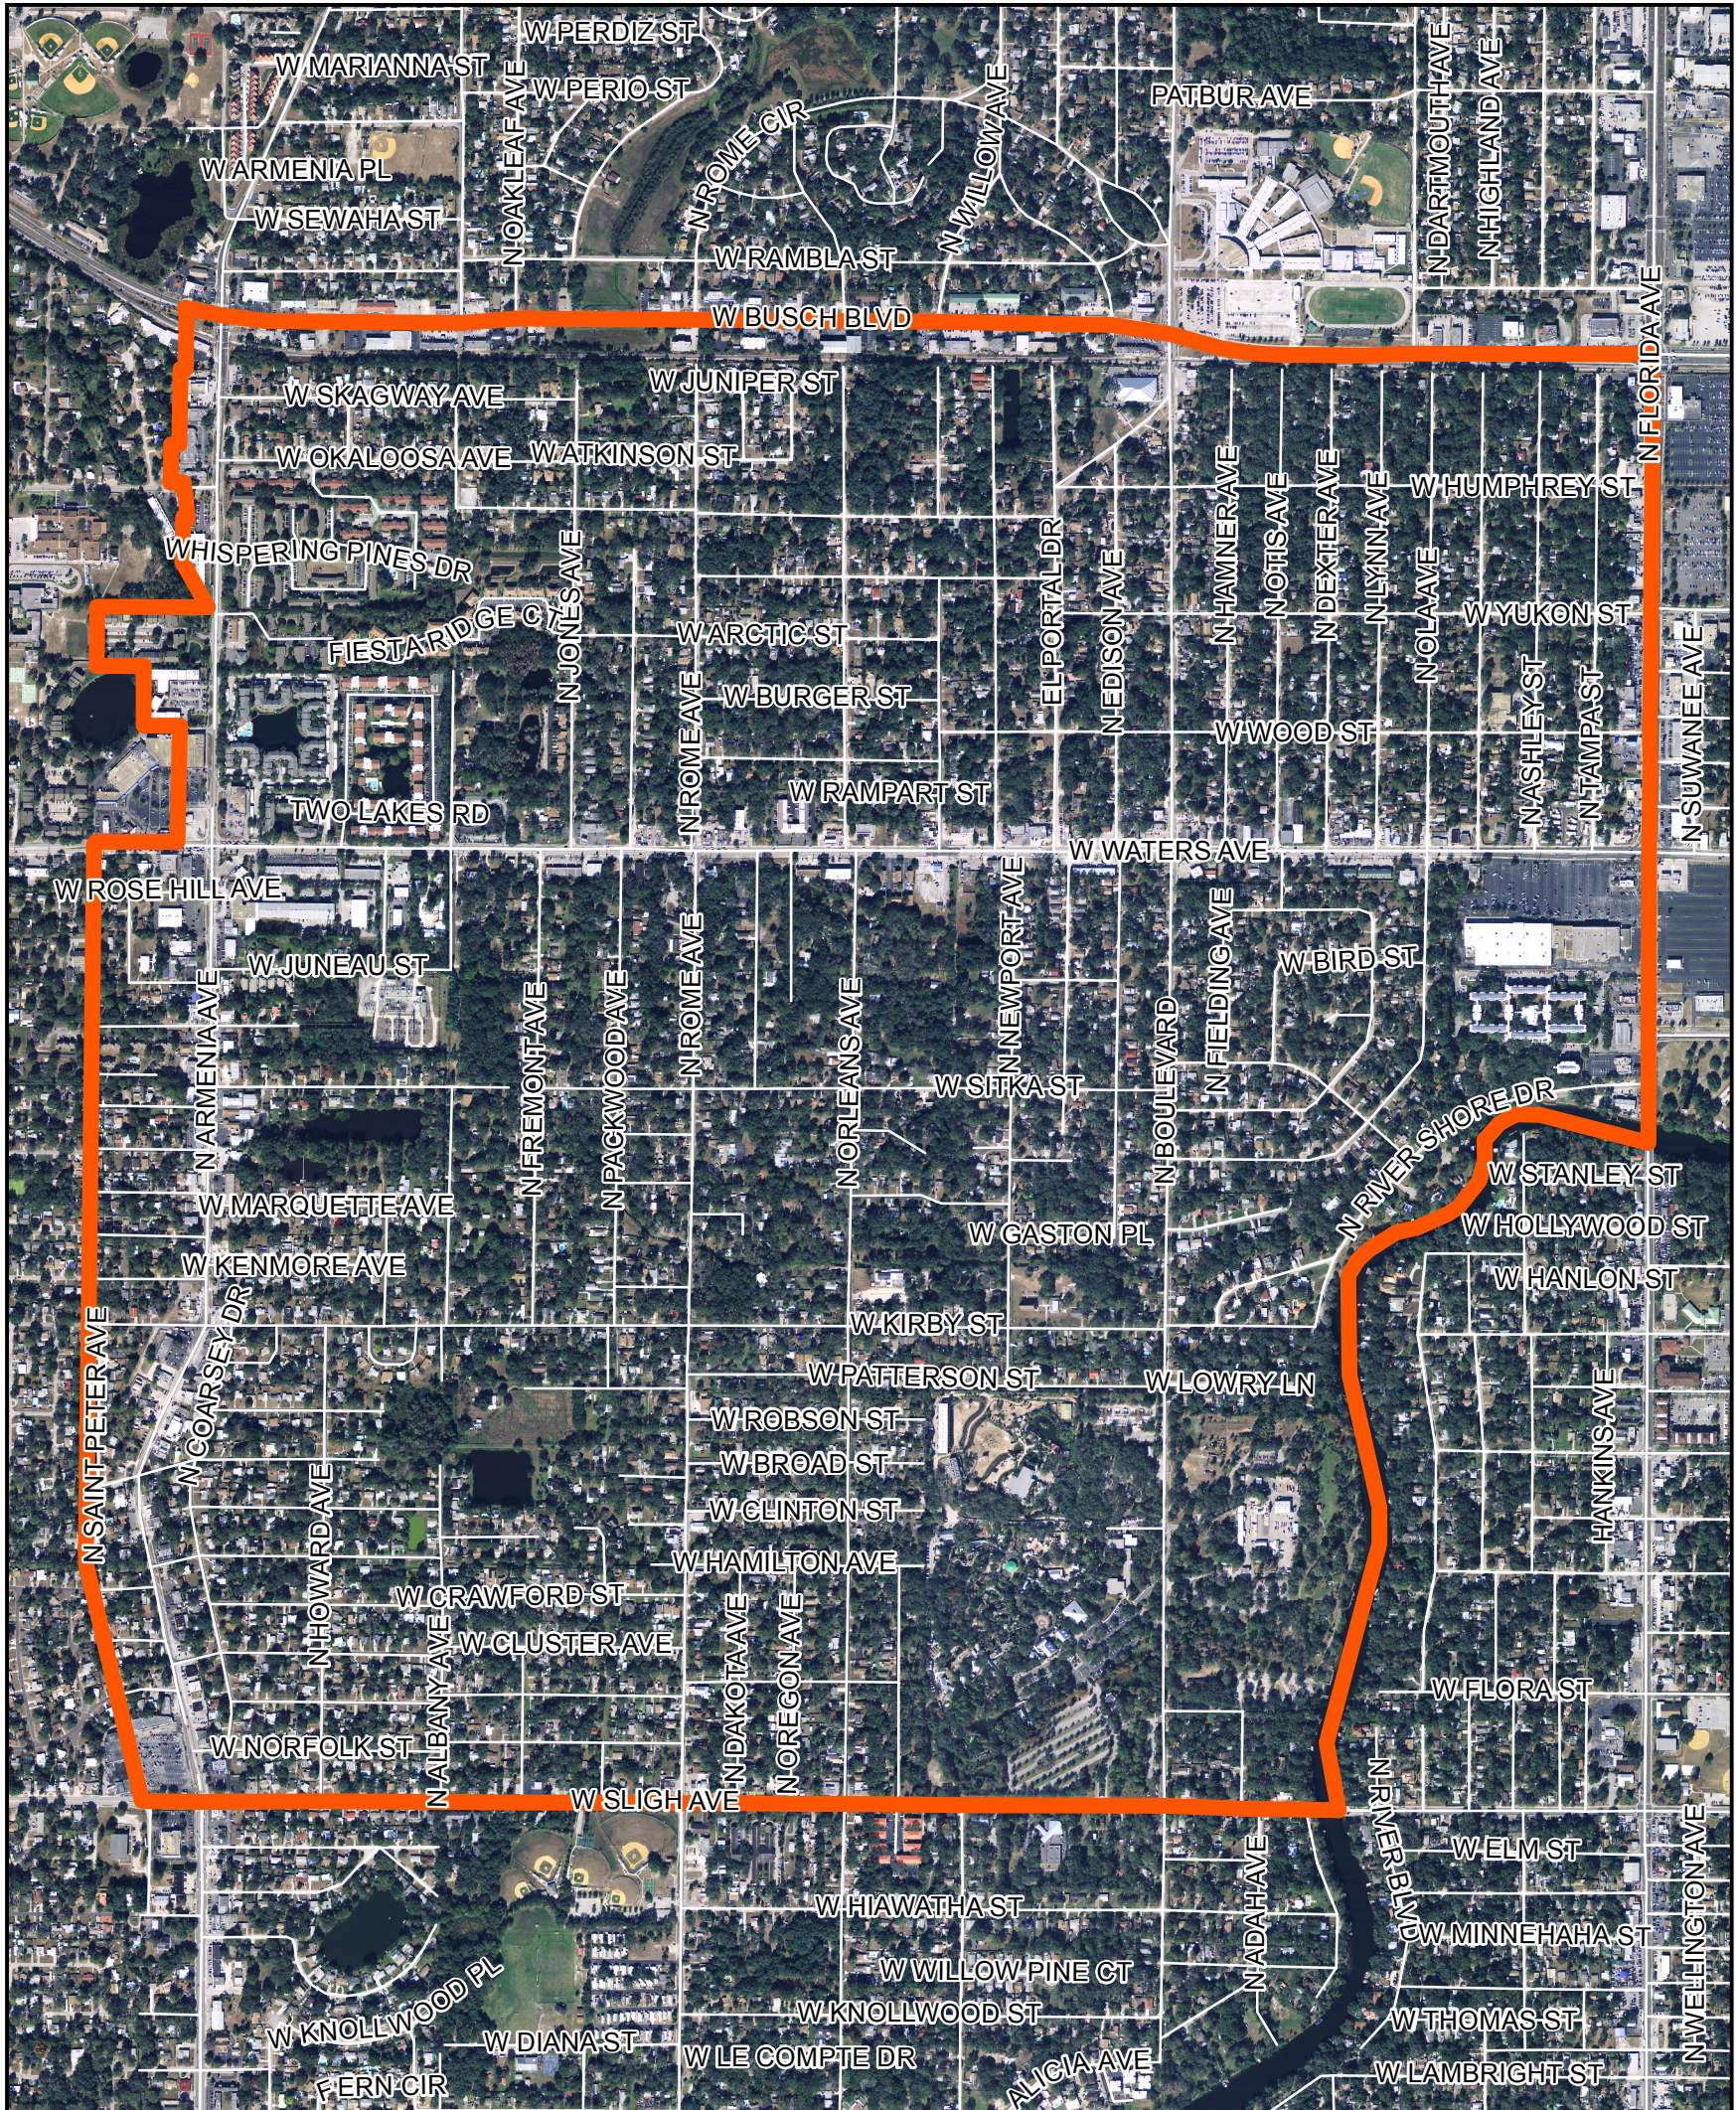

LOWRY PARK CENTRAL Neighborhood Map & Boundaries

W Busch Boulevard to the North
 Hillsborough River / N Florida to the East
 W Sligh Ave to the South
 N Saint Peter Ave / City Limits to the West

Department of Neighborhood Services
 Neighborhood & Community Relations Division
 2105 North Nebraska Avenue, Tampa, FL 33602
 Tel: (813) 274-7835 Fax (813) 274-5567
www.tampagov.net/neighborhoods

NORTH