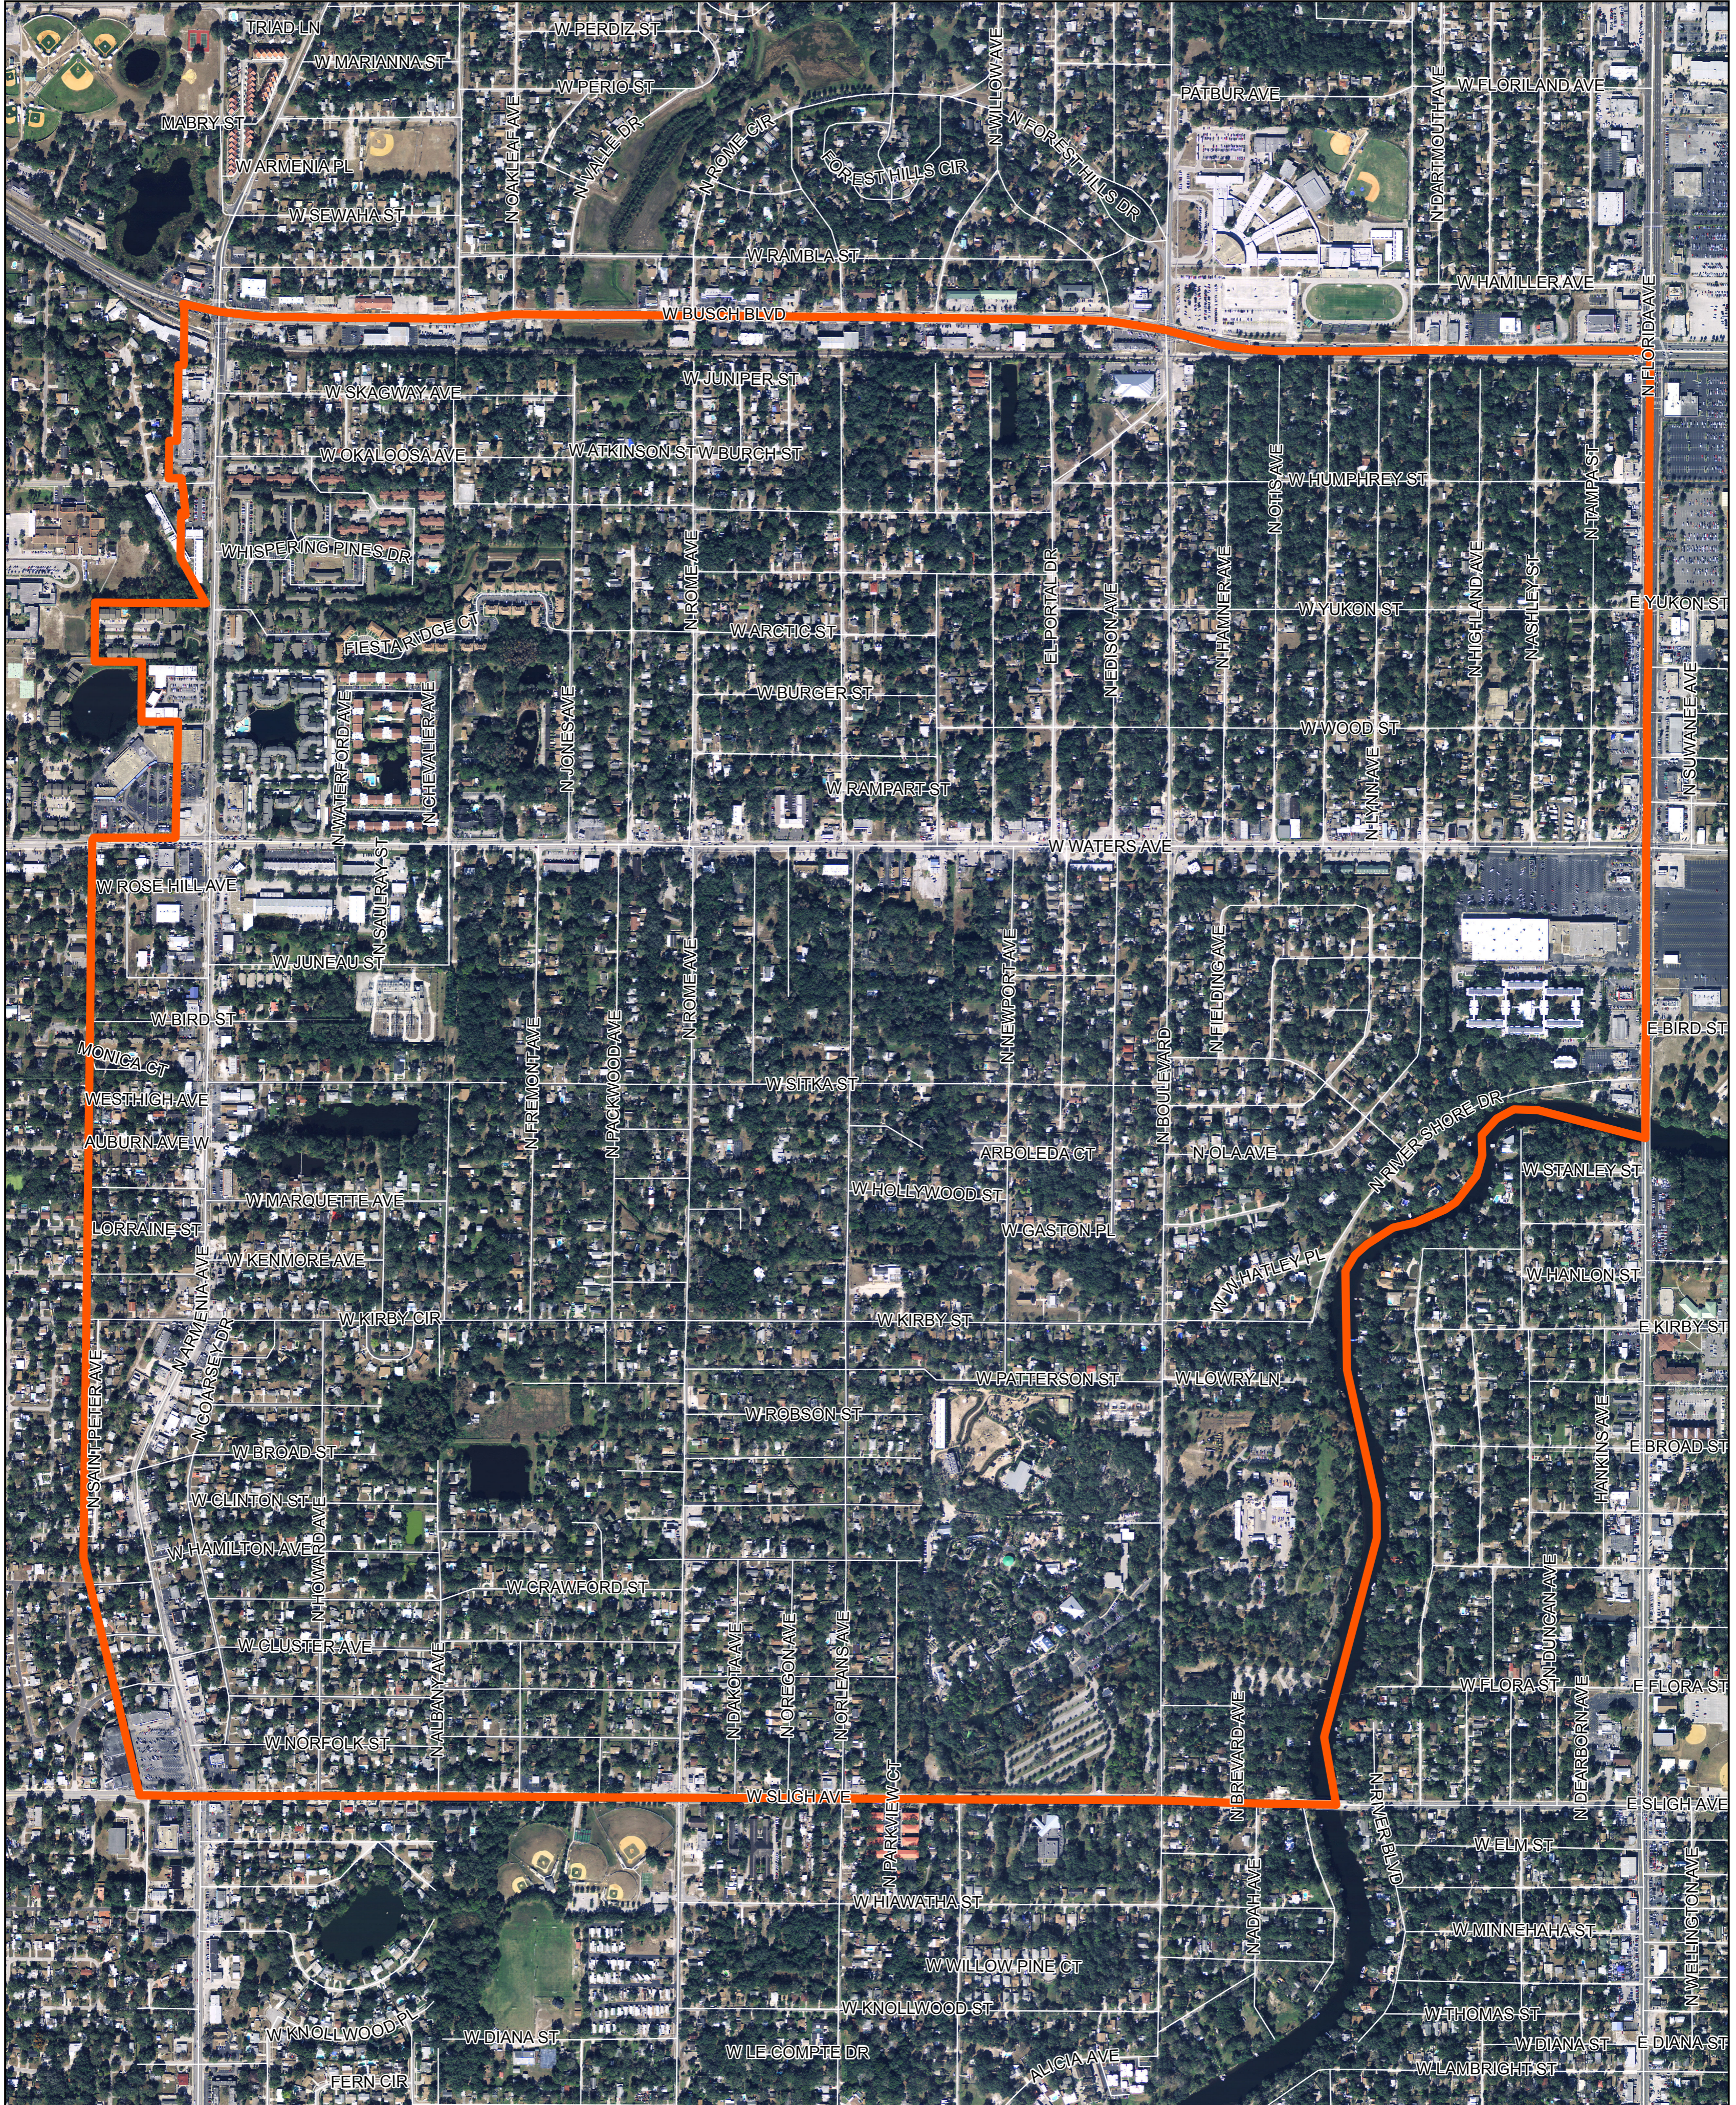

LOWRY PARK CENTRAL Neighborhood Map & Boundaries

W Busch Boulevard to the North
Hillsborough River / N Florida to the East
W Sligh Ave to the South
N Saint Peter Ave / City Limits to the West

Department of Neighborhood Services
Neighborhood & Community Relations Division
2105 North Nebraska Avenue, Tampa, FL 33602
Tel: (813) 274-7835 Fax (813) 274-5567
www.tampagov.net/neighborhoods