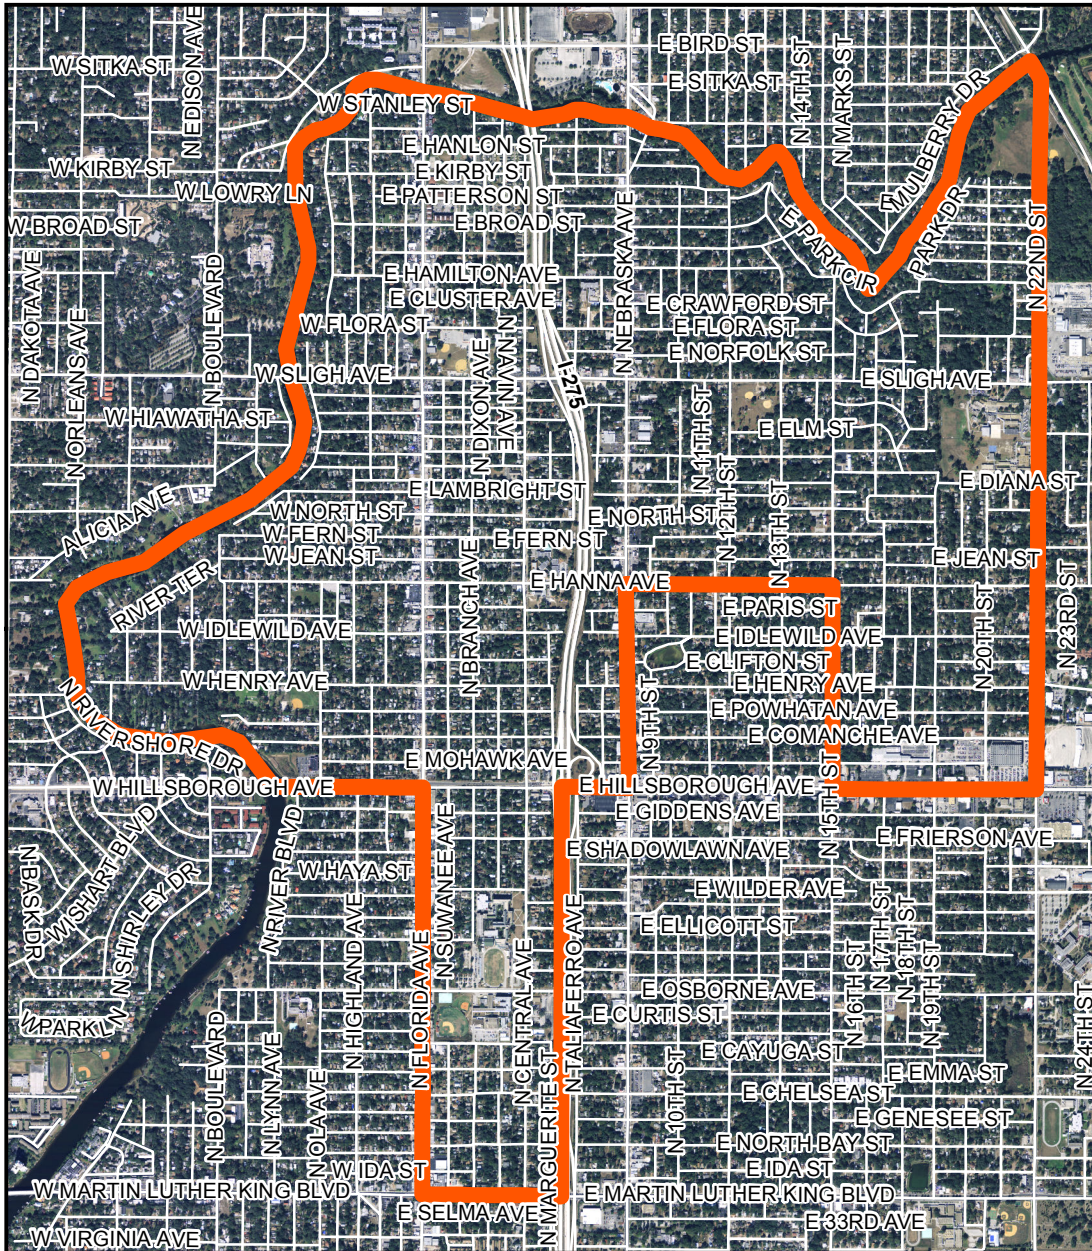

OLD SEMINOLE HEIGHTS Neighborhood Map & Boundaries

Excluding Hampton Terrace
 Hillsborough River to the North
 N 22nd St & I275 to the East
 E Martin Luther King Blvd & E Hanna Ave to the South
 Hillsborough River & N Florida Ave to the West