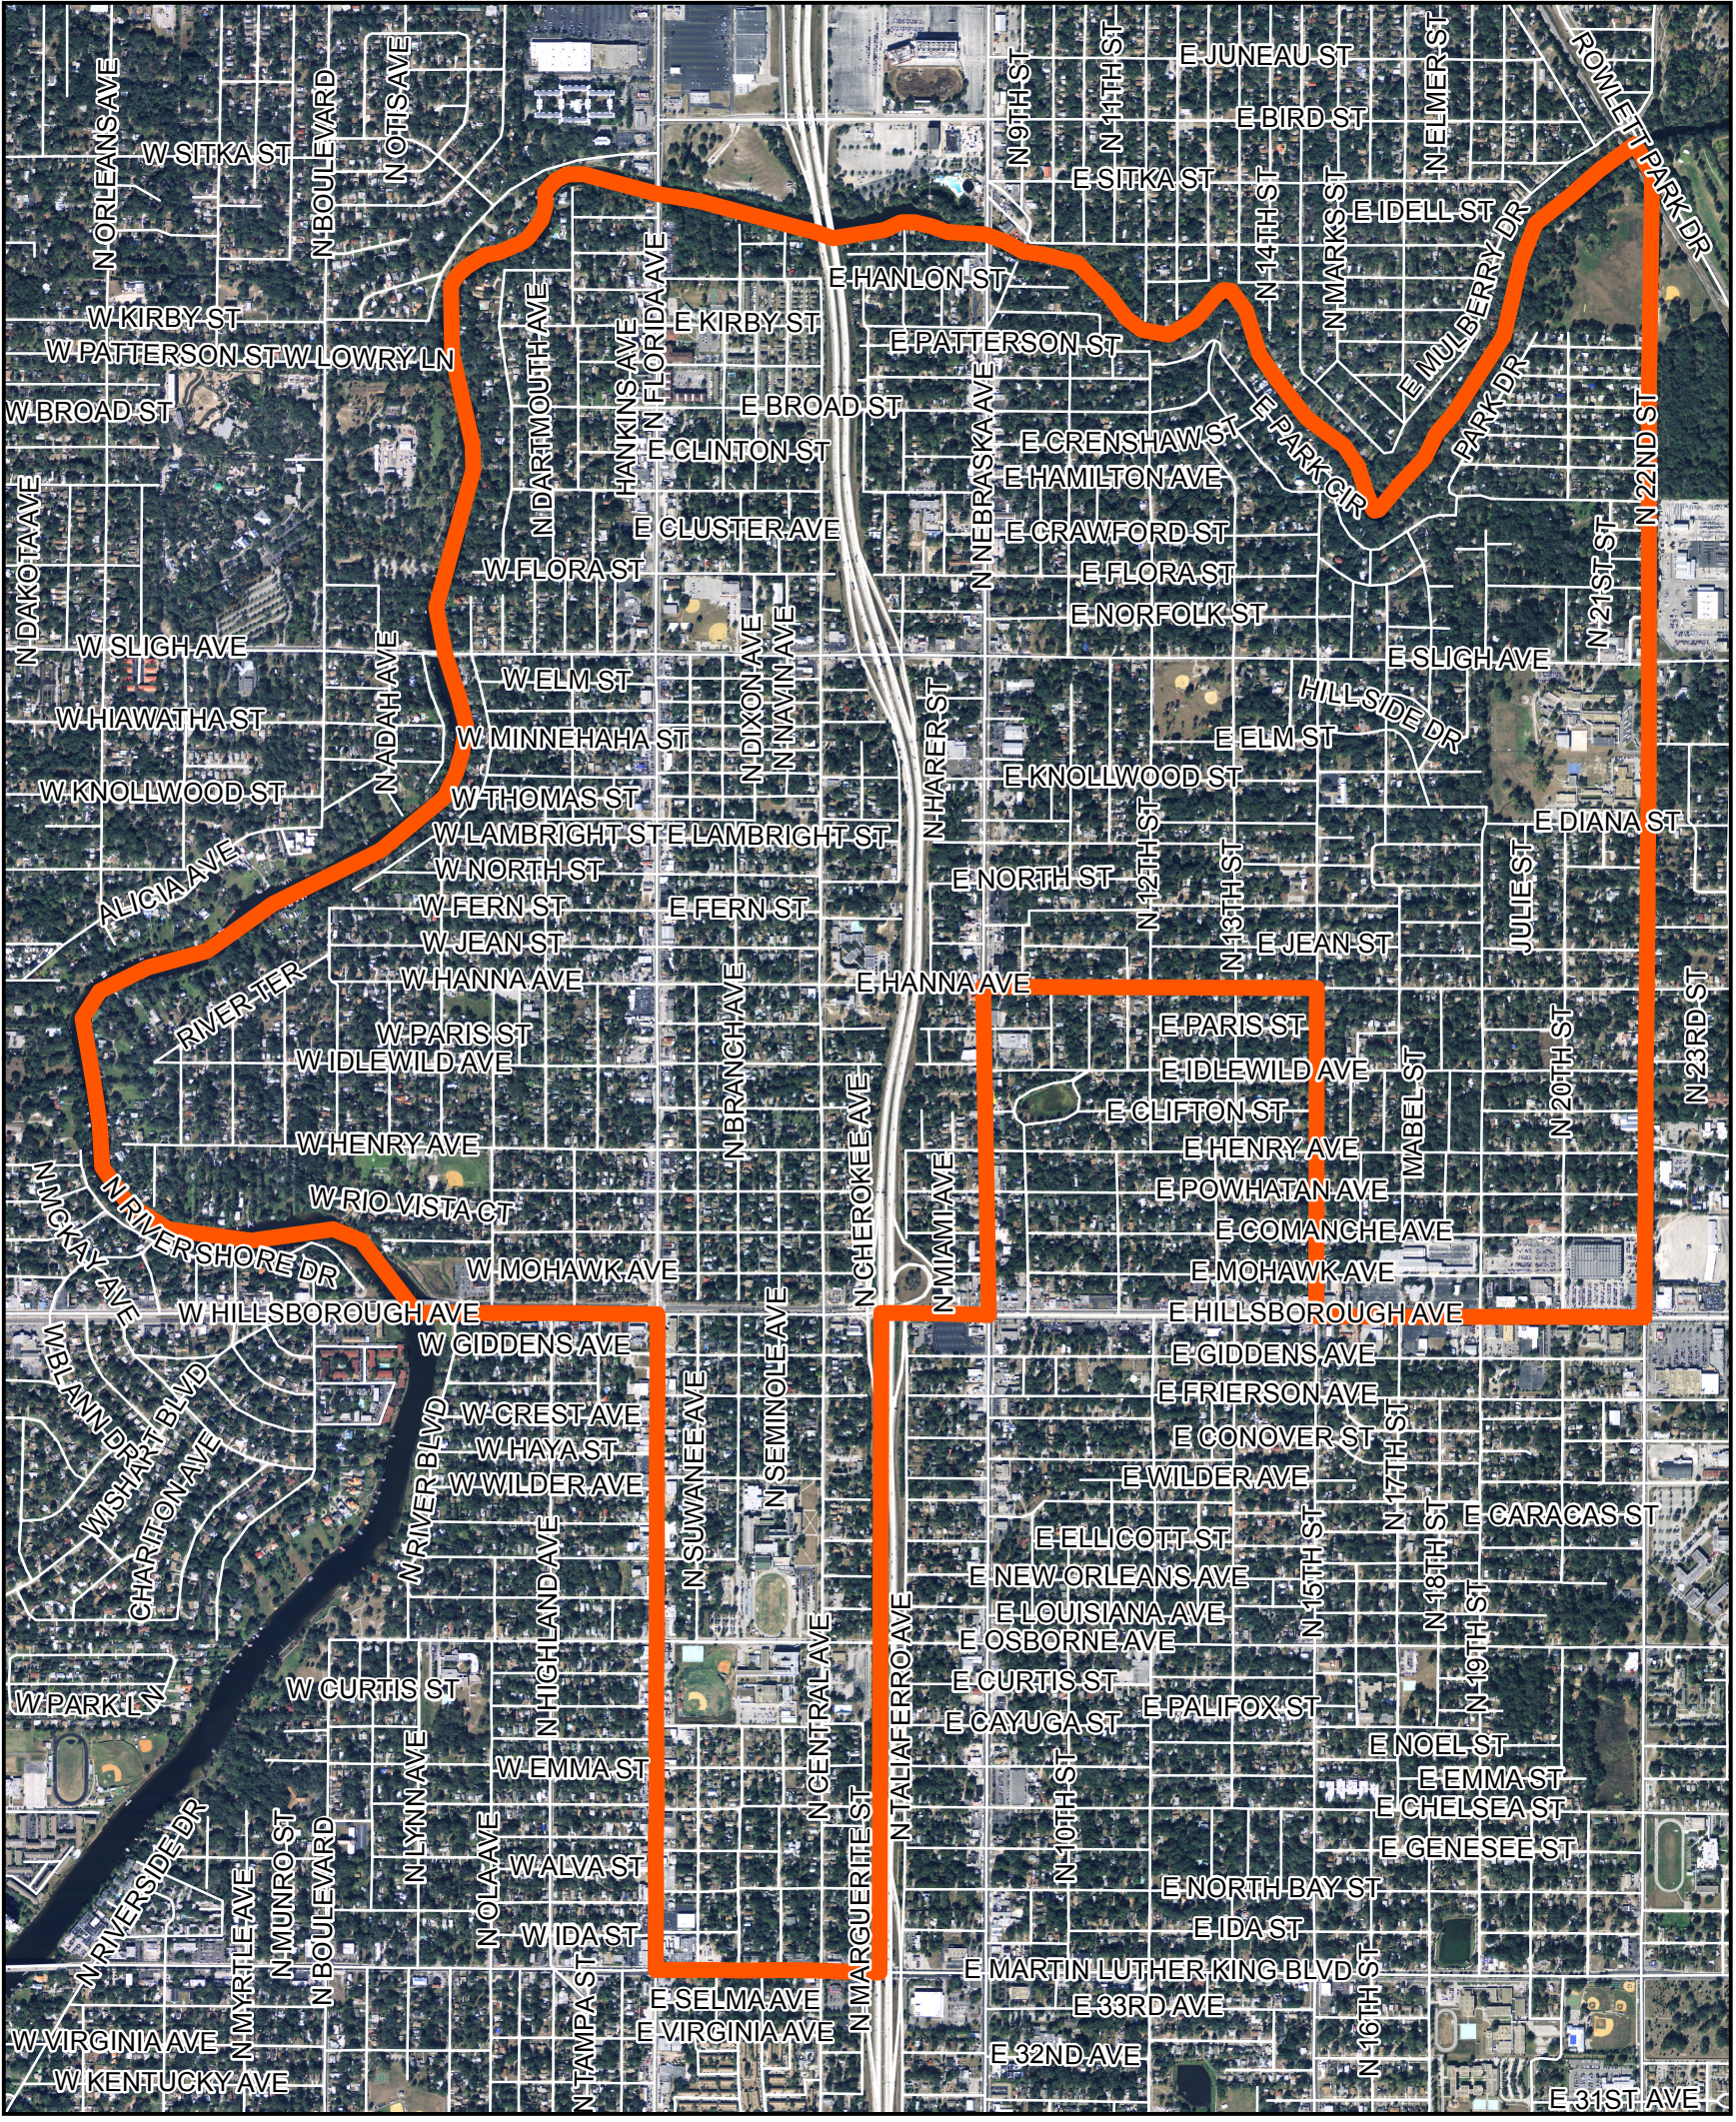

OLD SEMINOLE HEIGHTS Neighborhood Map & Boundaries

Excluding Hampton Terrace
 Hillsborough River to the North
 N 22nd St & I275 to the East
 E Martin Luther King Blvd & E Hanna Ave to the South
 Hillsborough River & N Florida Ave to the West