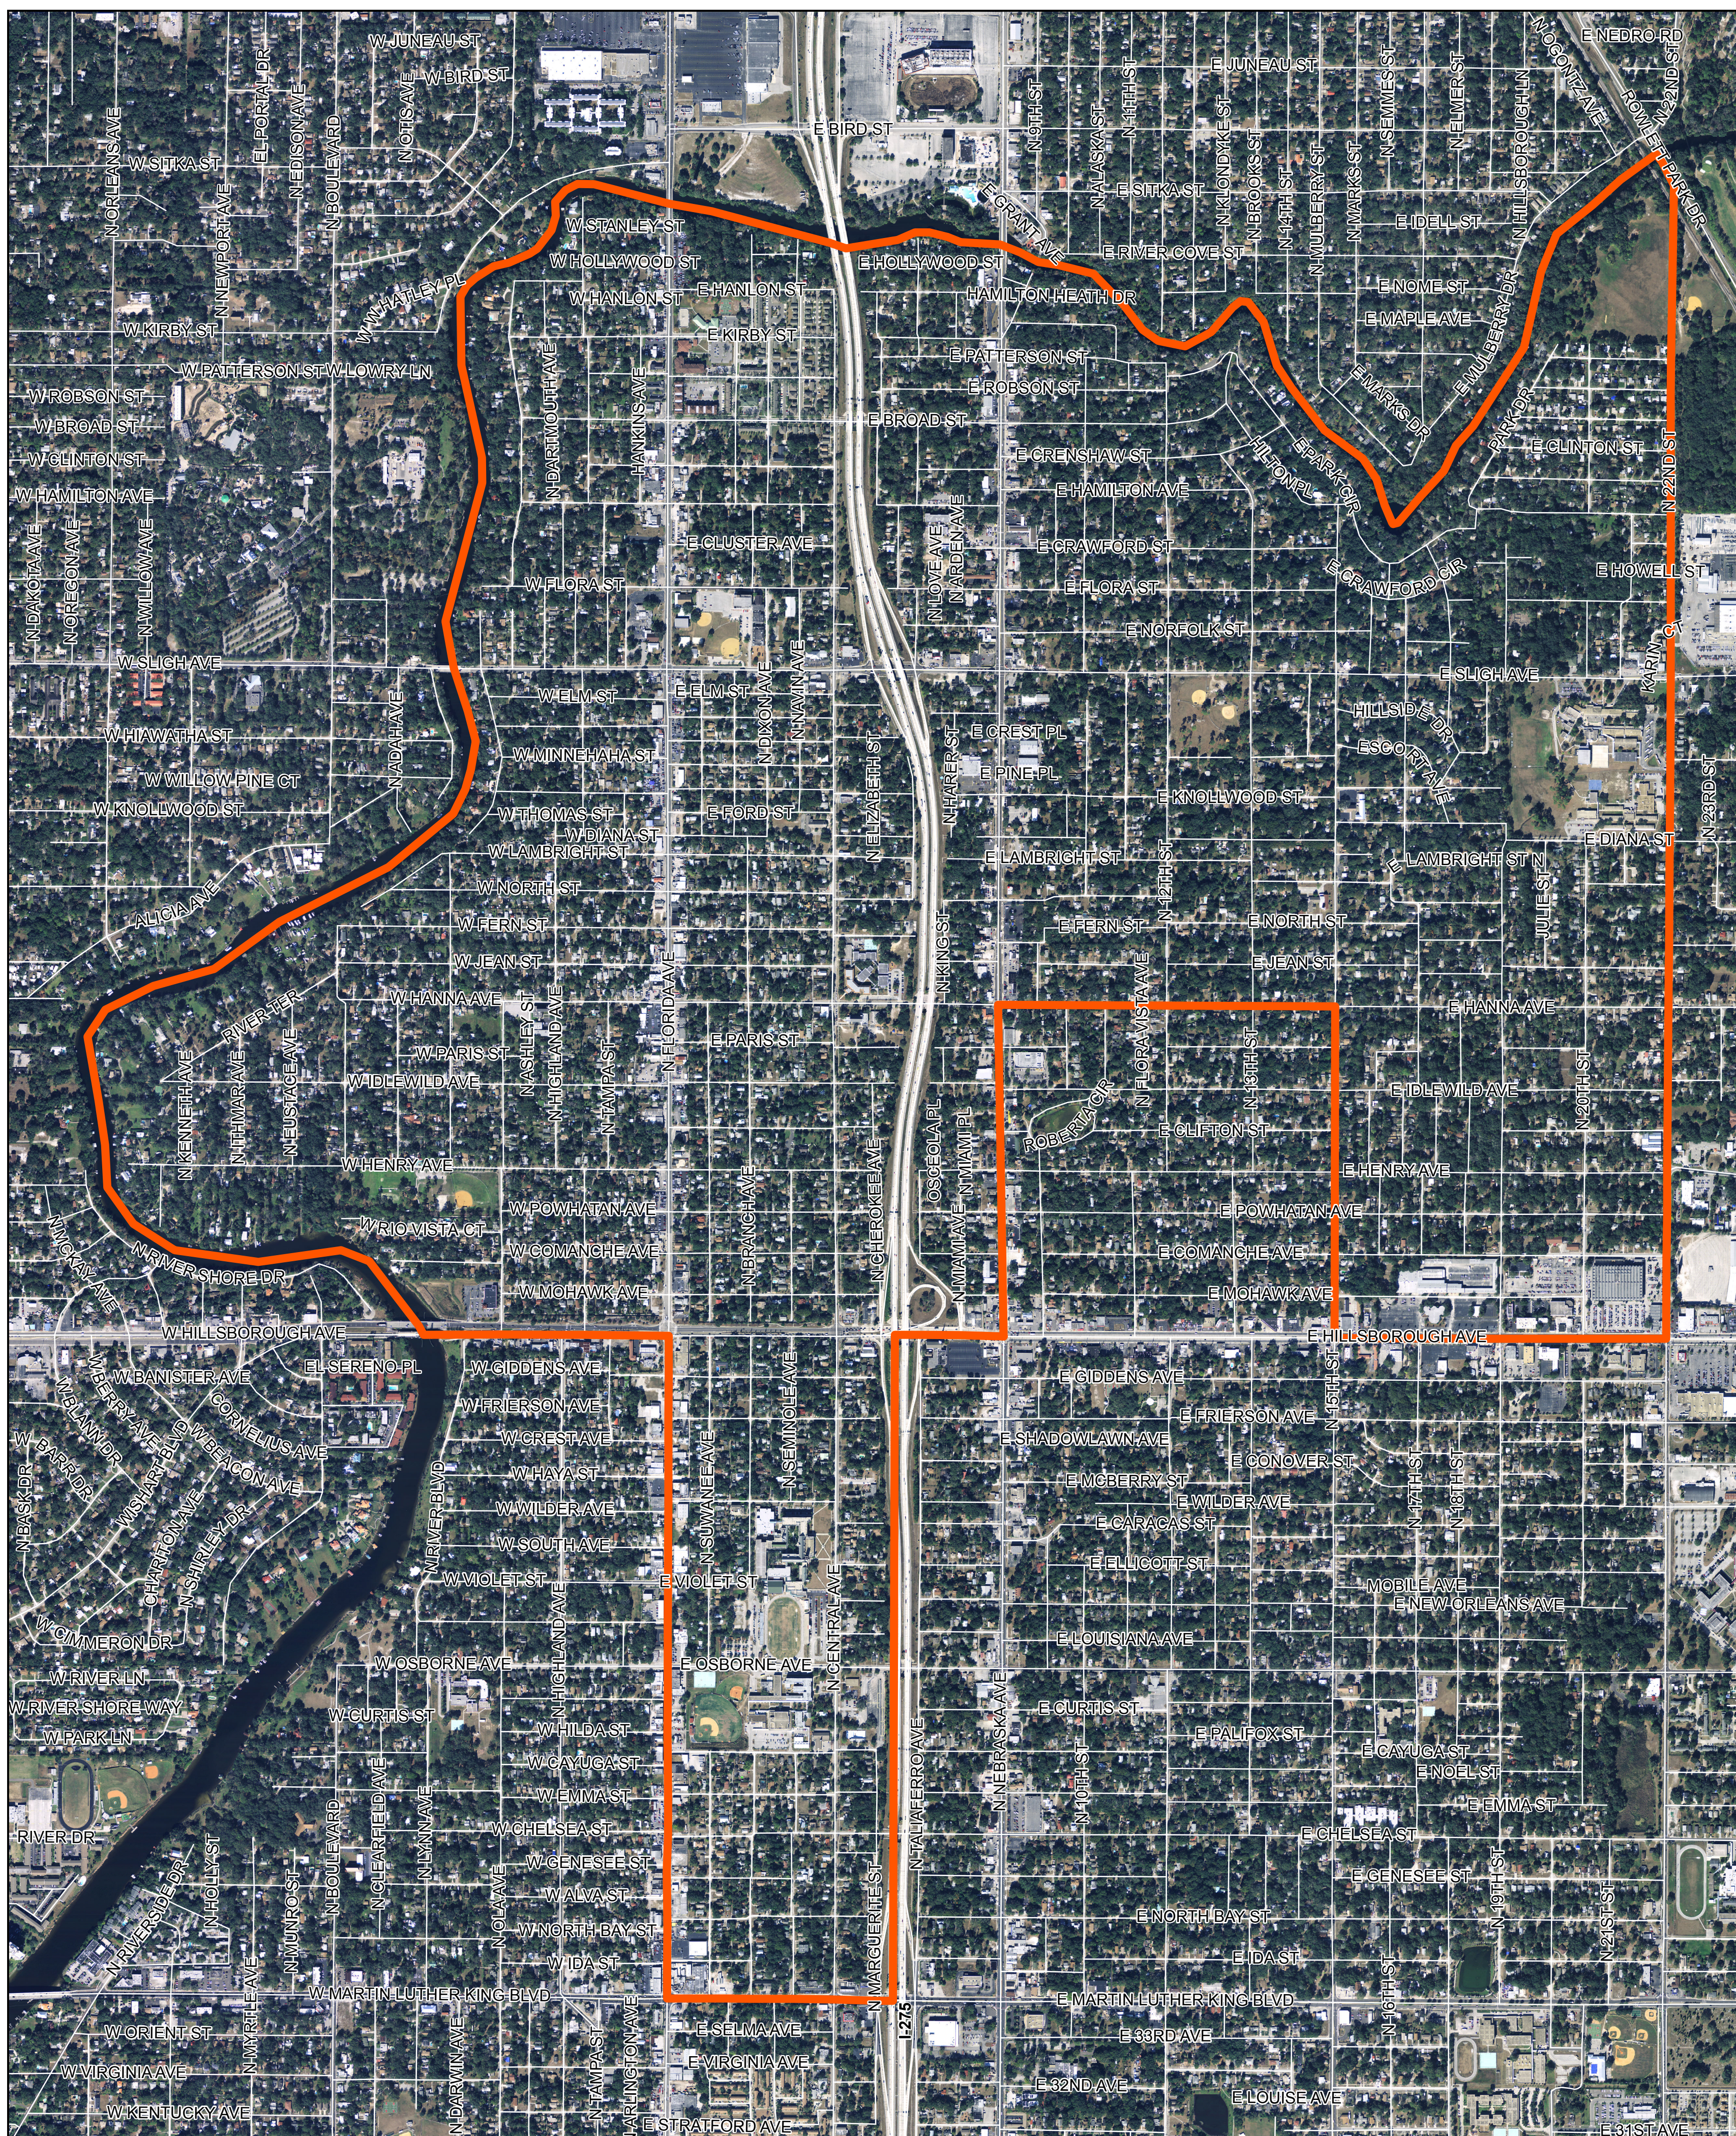

OLD SEMINOLE HEIGHTS

Neighborhood

Excluding Hampton Terrace
 Hillsborough River to the North
 N 22nd St & I275 to the East
 E Martin Luther King Blvd & E Hanna Ave to the South
 Hillsborough River & N Florida Ave to the West