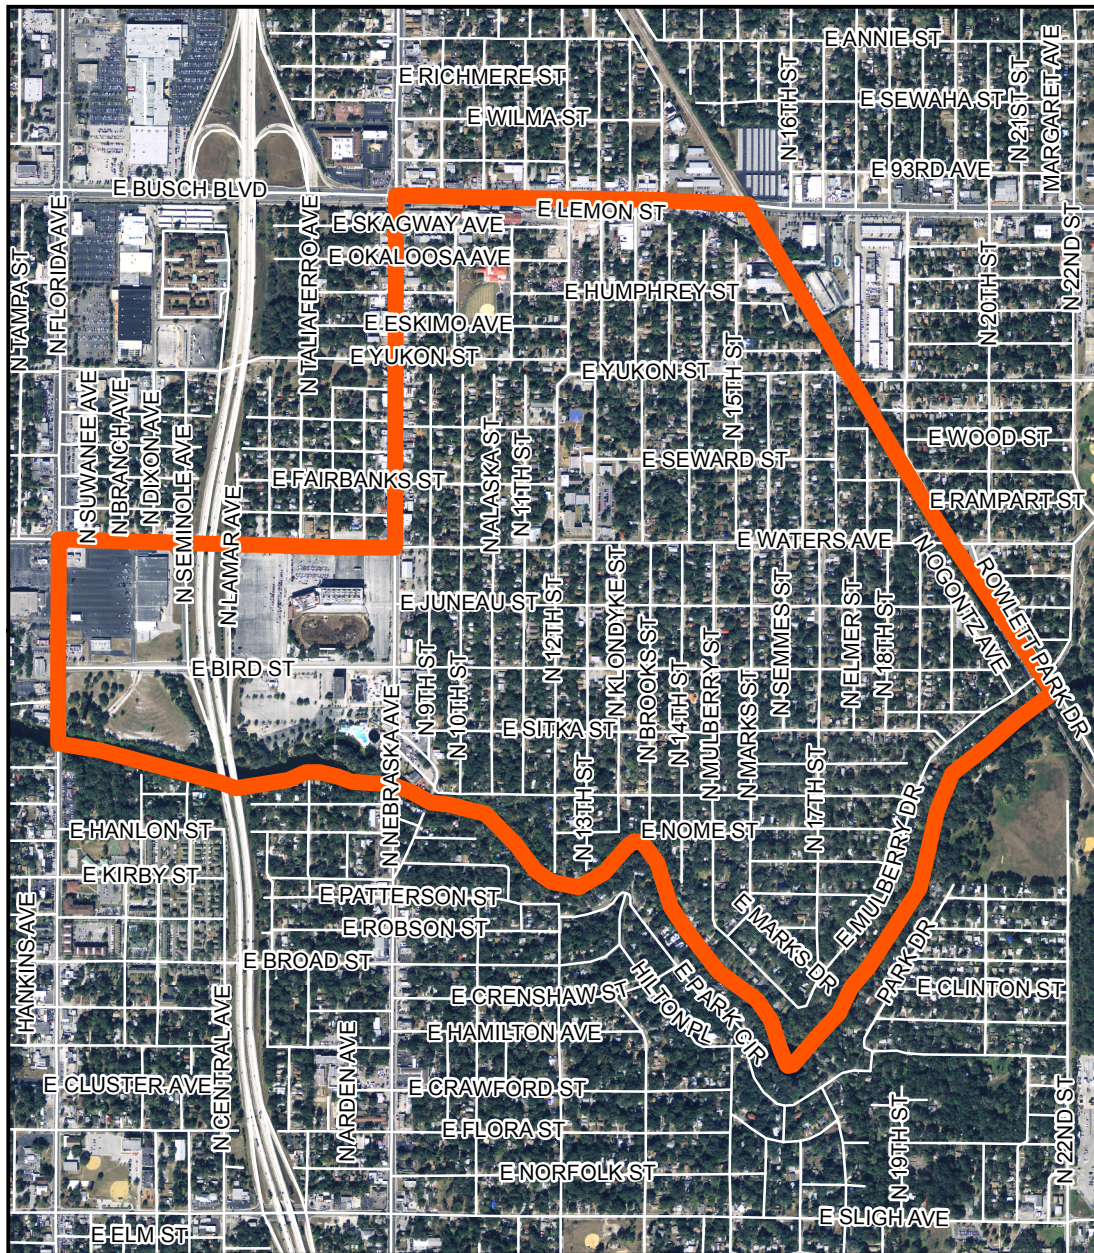

# SULPHUR SPRINGS Neighborhood Map & Boundaries

E Busch Blvd - RR Tracks to Nebraska/E Waters Ave - Nebraska to Florida to the North  
 RR Tracks to the East  
 Hillsborough River to the South  
 N Nebraska Ave - Busch to Waters / N Florida Ave - Waters to River to the West