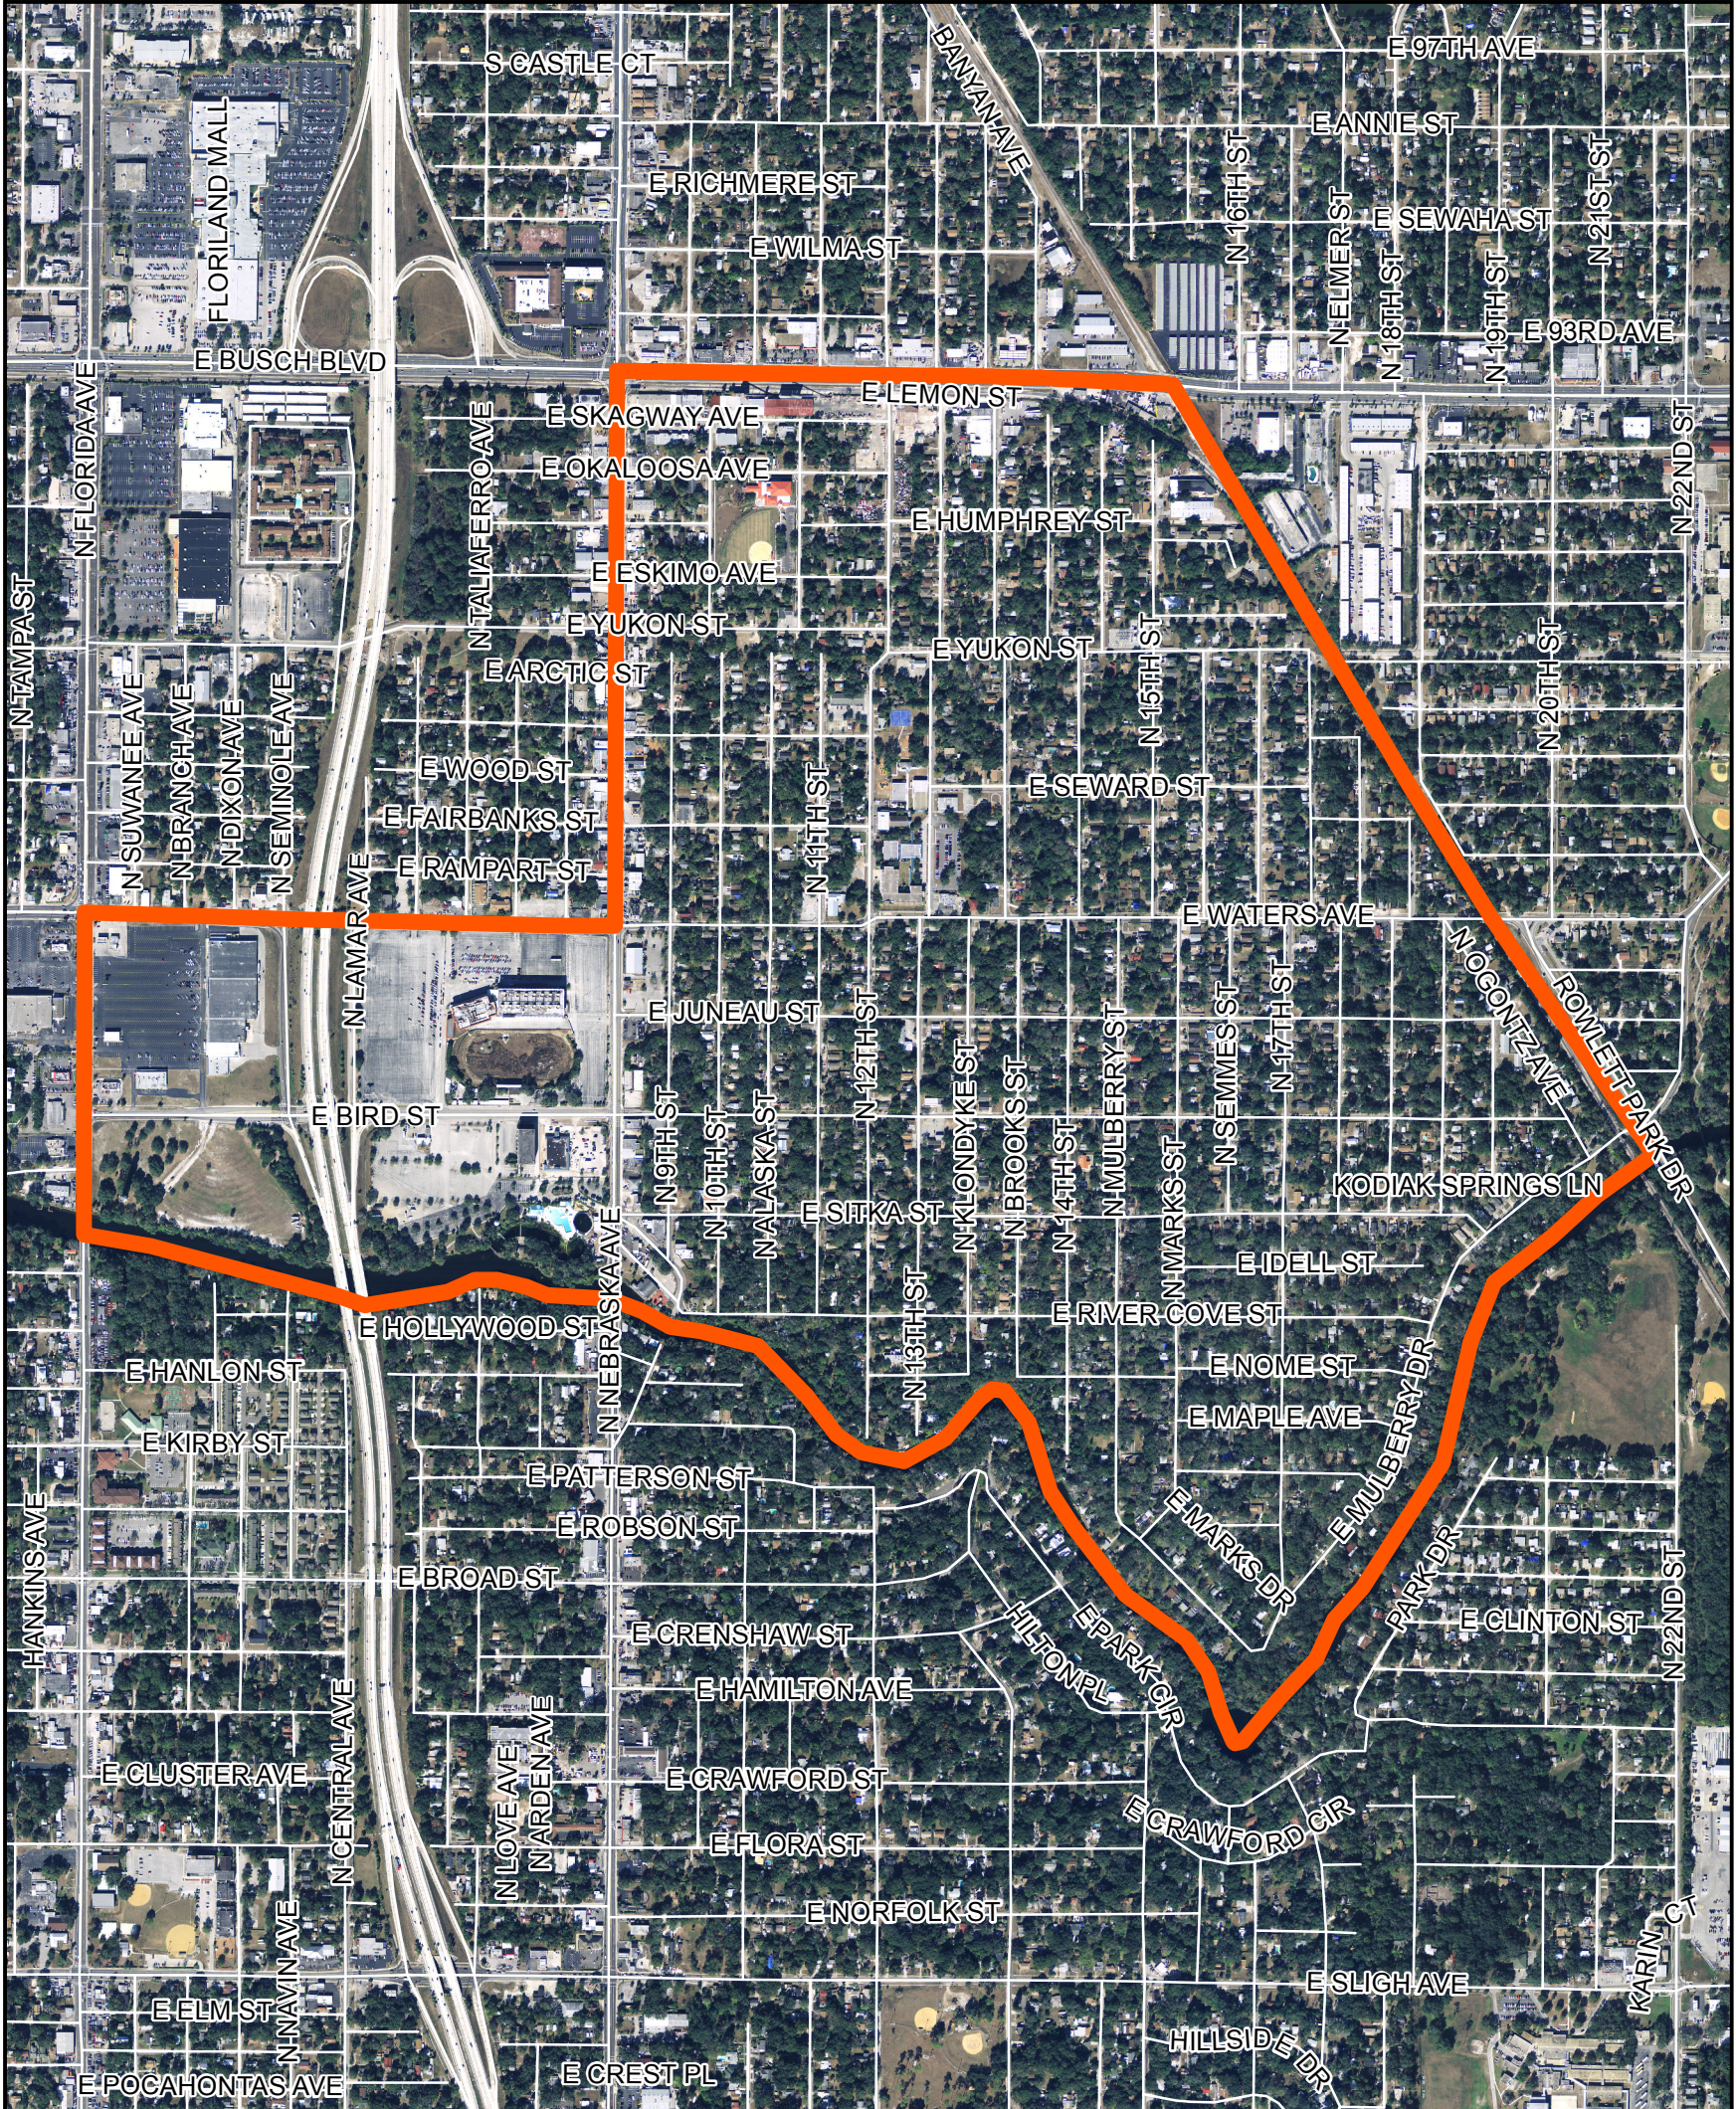

SULPHUR SPRINGS Neighborhood Map & Boundaries

E Busch Blvd - RR Tracks to Nebraska/E Waters Ave - Nebraska to Florida to the North
 RR Tracks to the East
 Hillsborough River to the South
 N Nebraska Ave - Busch to Waters / N Florida Ave - Waters to River to the West