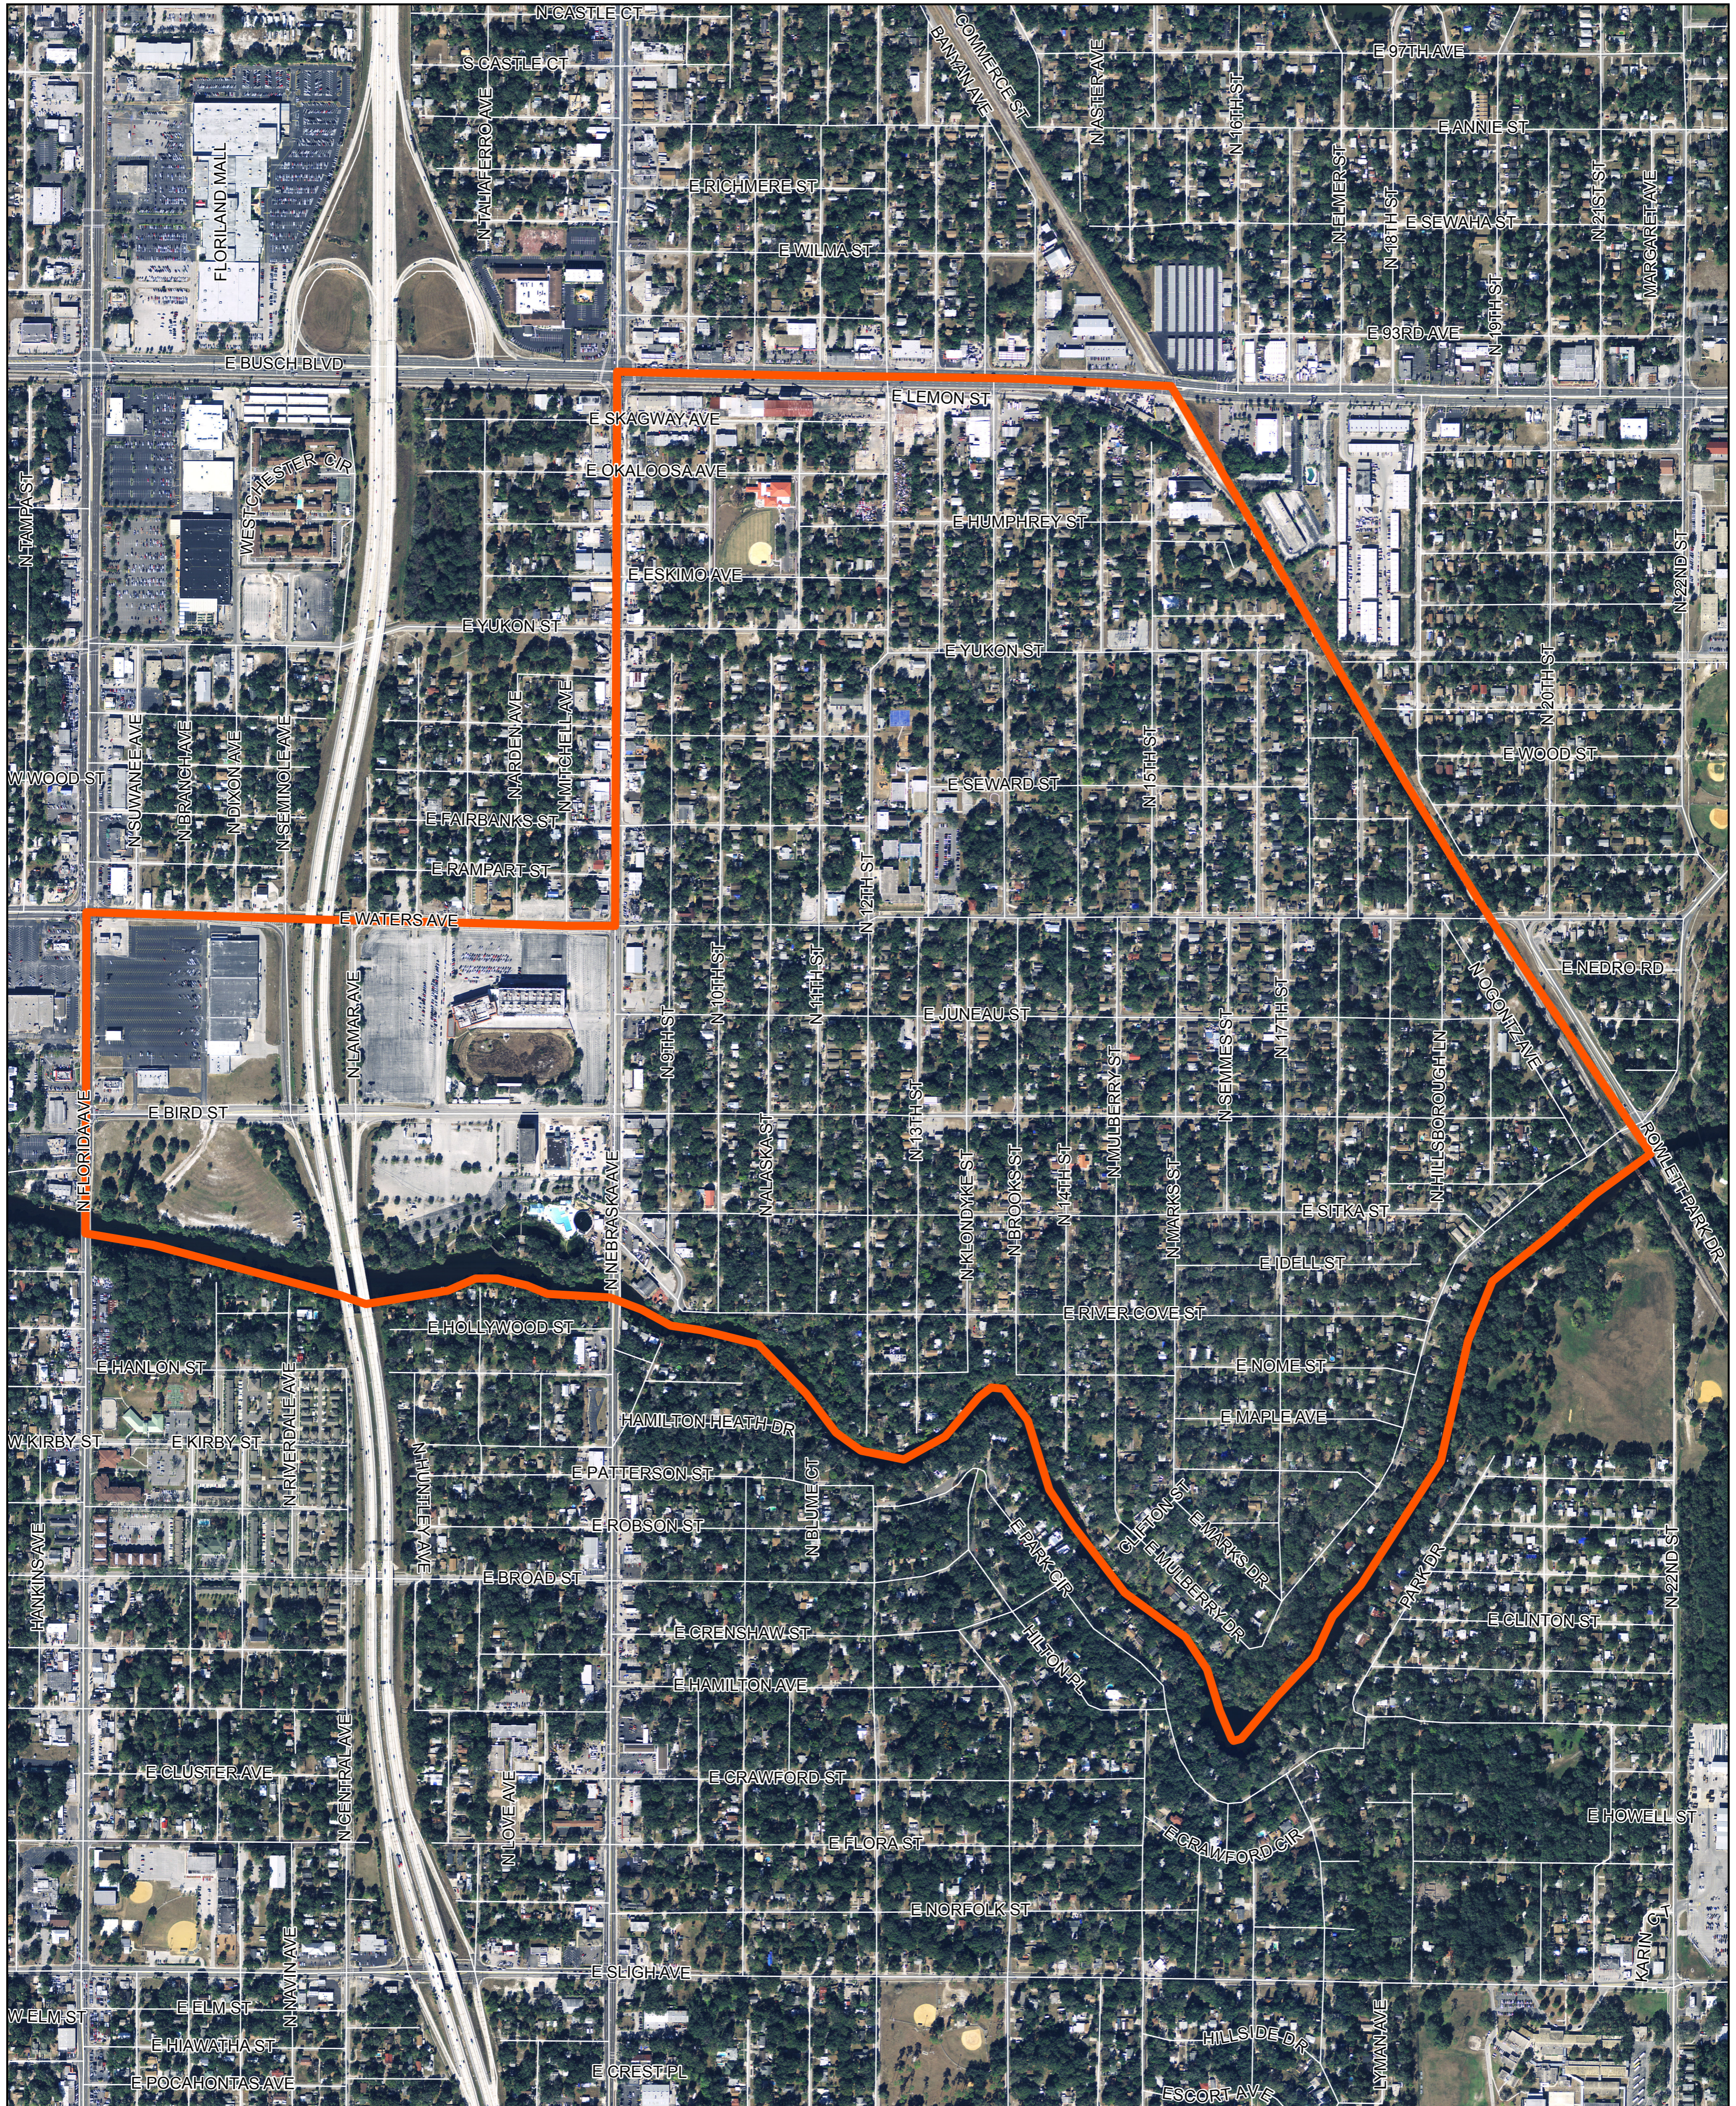

# SULPHUR SPRINGS Neighborhood Map & Boundaries

E Busch Blvd - RR Tracks to Nebraska/E Waters Ave - Nebraska to Florida to the North  
 RR Tracks to the East  
 Hillsborough River to the South  
 N Nebraska Ave - Busch to Waters / N Florida Ave - Waters to River to the West