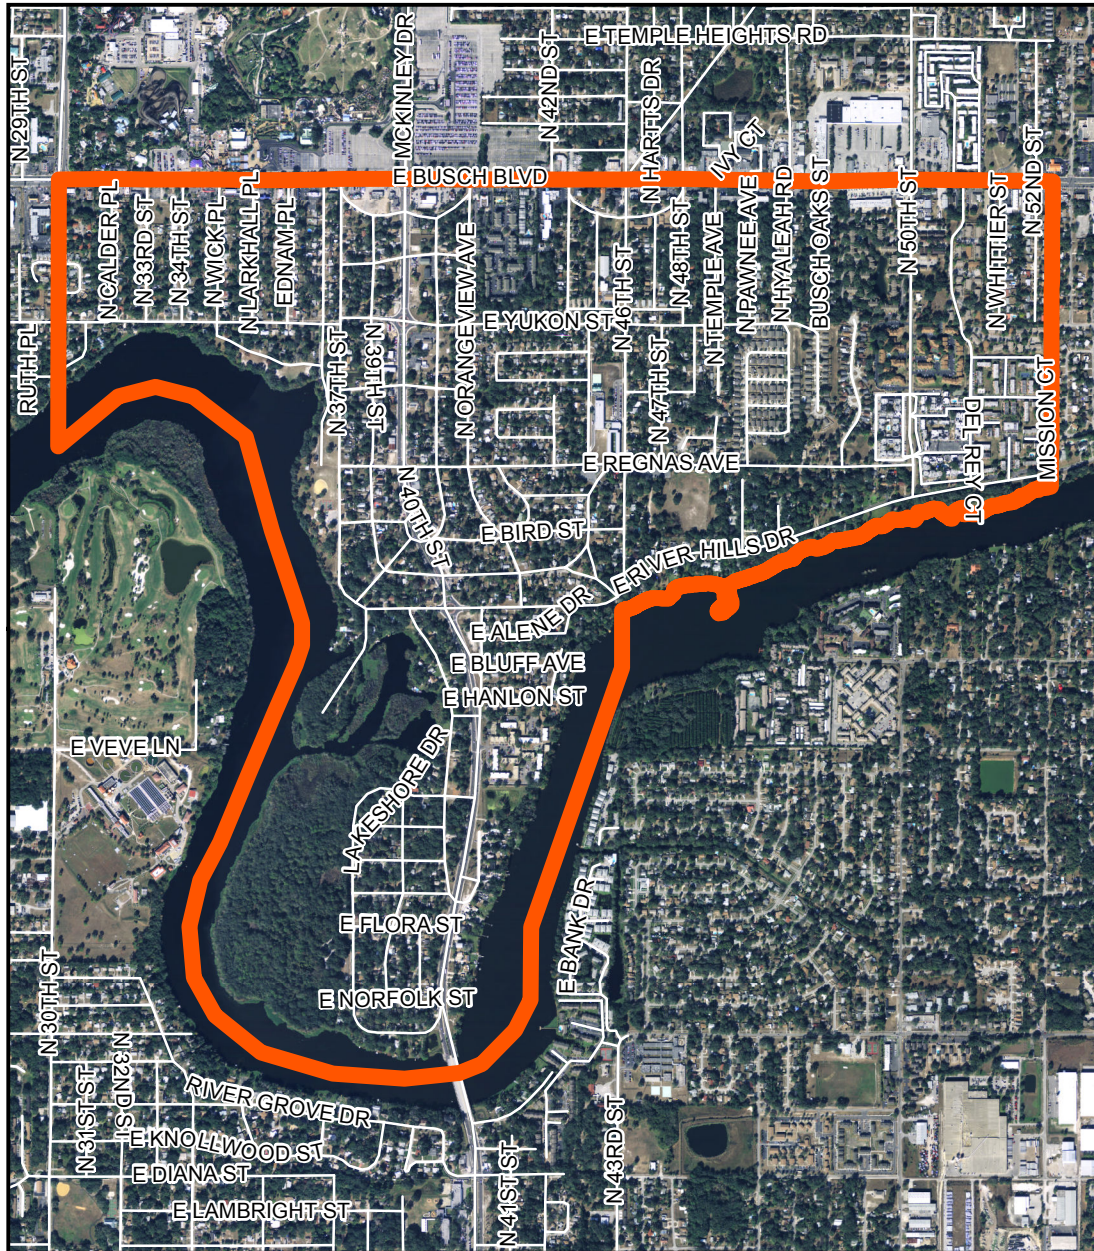

TEMPLE CREST Neighborhood Map & Boundaries

E Busch Blvd to the North
N 52nd Street to the East
Hillsborough River to the South
N 30th Street to the West

Department of Neighborhood Services
Neighborhood & Community Relations Division
2105 North Nebraska Avenue, Tampa, FL 33602
Tel: (813) 274-7835 Fax (813) 274-5567
www.tampagov.net/neighborhoods

NORTH