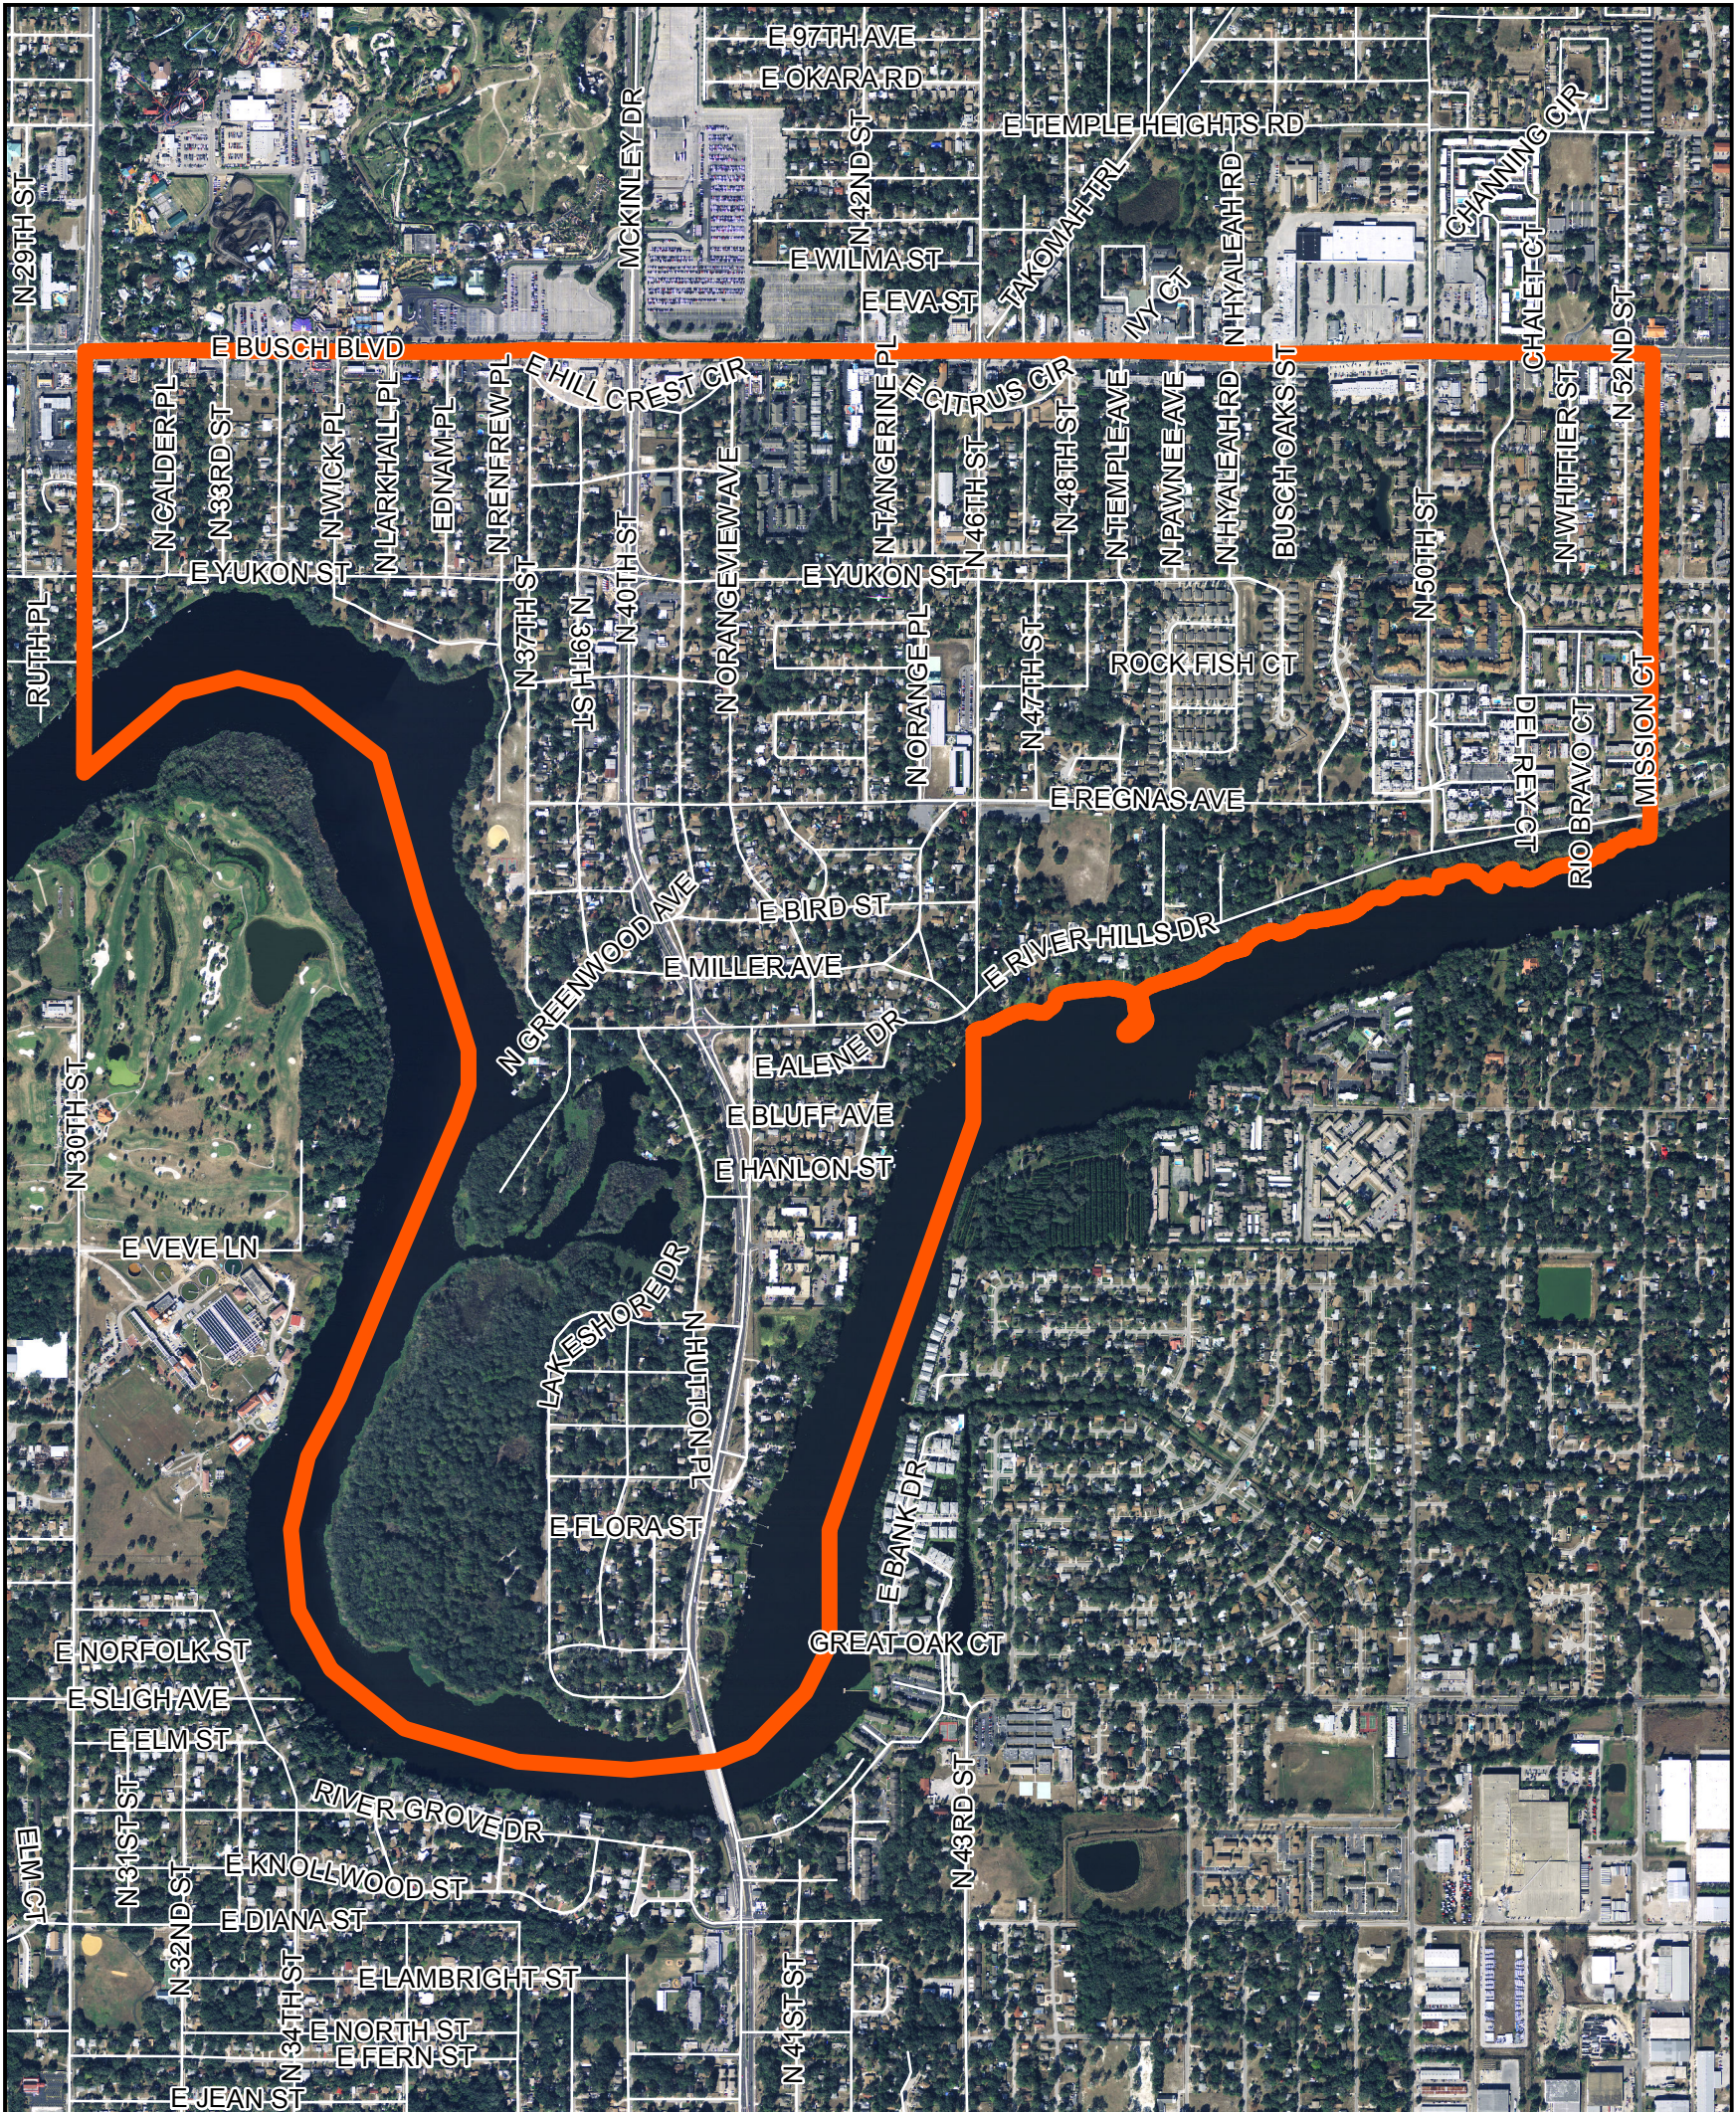

TEMPLE CREST Neighborhood Map & Boundaries

E Busch Blvd to the North
N 52nd Street to the East
Hillsborough River to the South
N 30th Street to the West

Department of Neighborhood Services
Neighborhood & Community Relations Division
2105 North Nebraska Avenue, Tampa, FL 33602
Tel: (813) 274-7835 Fax (813) 274-5567
www.tampagov.net/neighborhoods