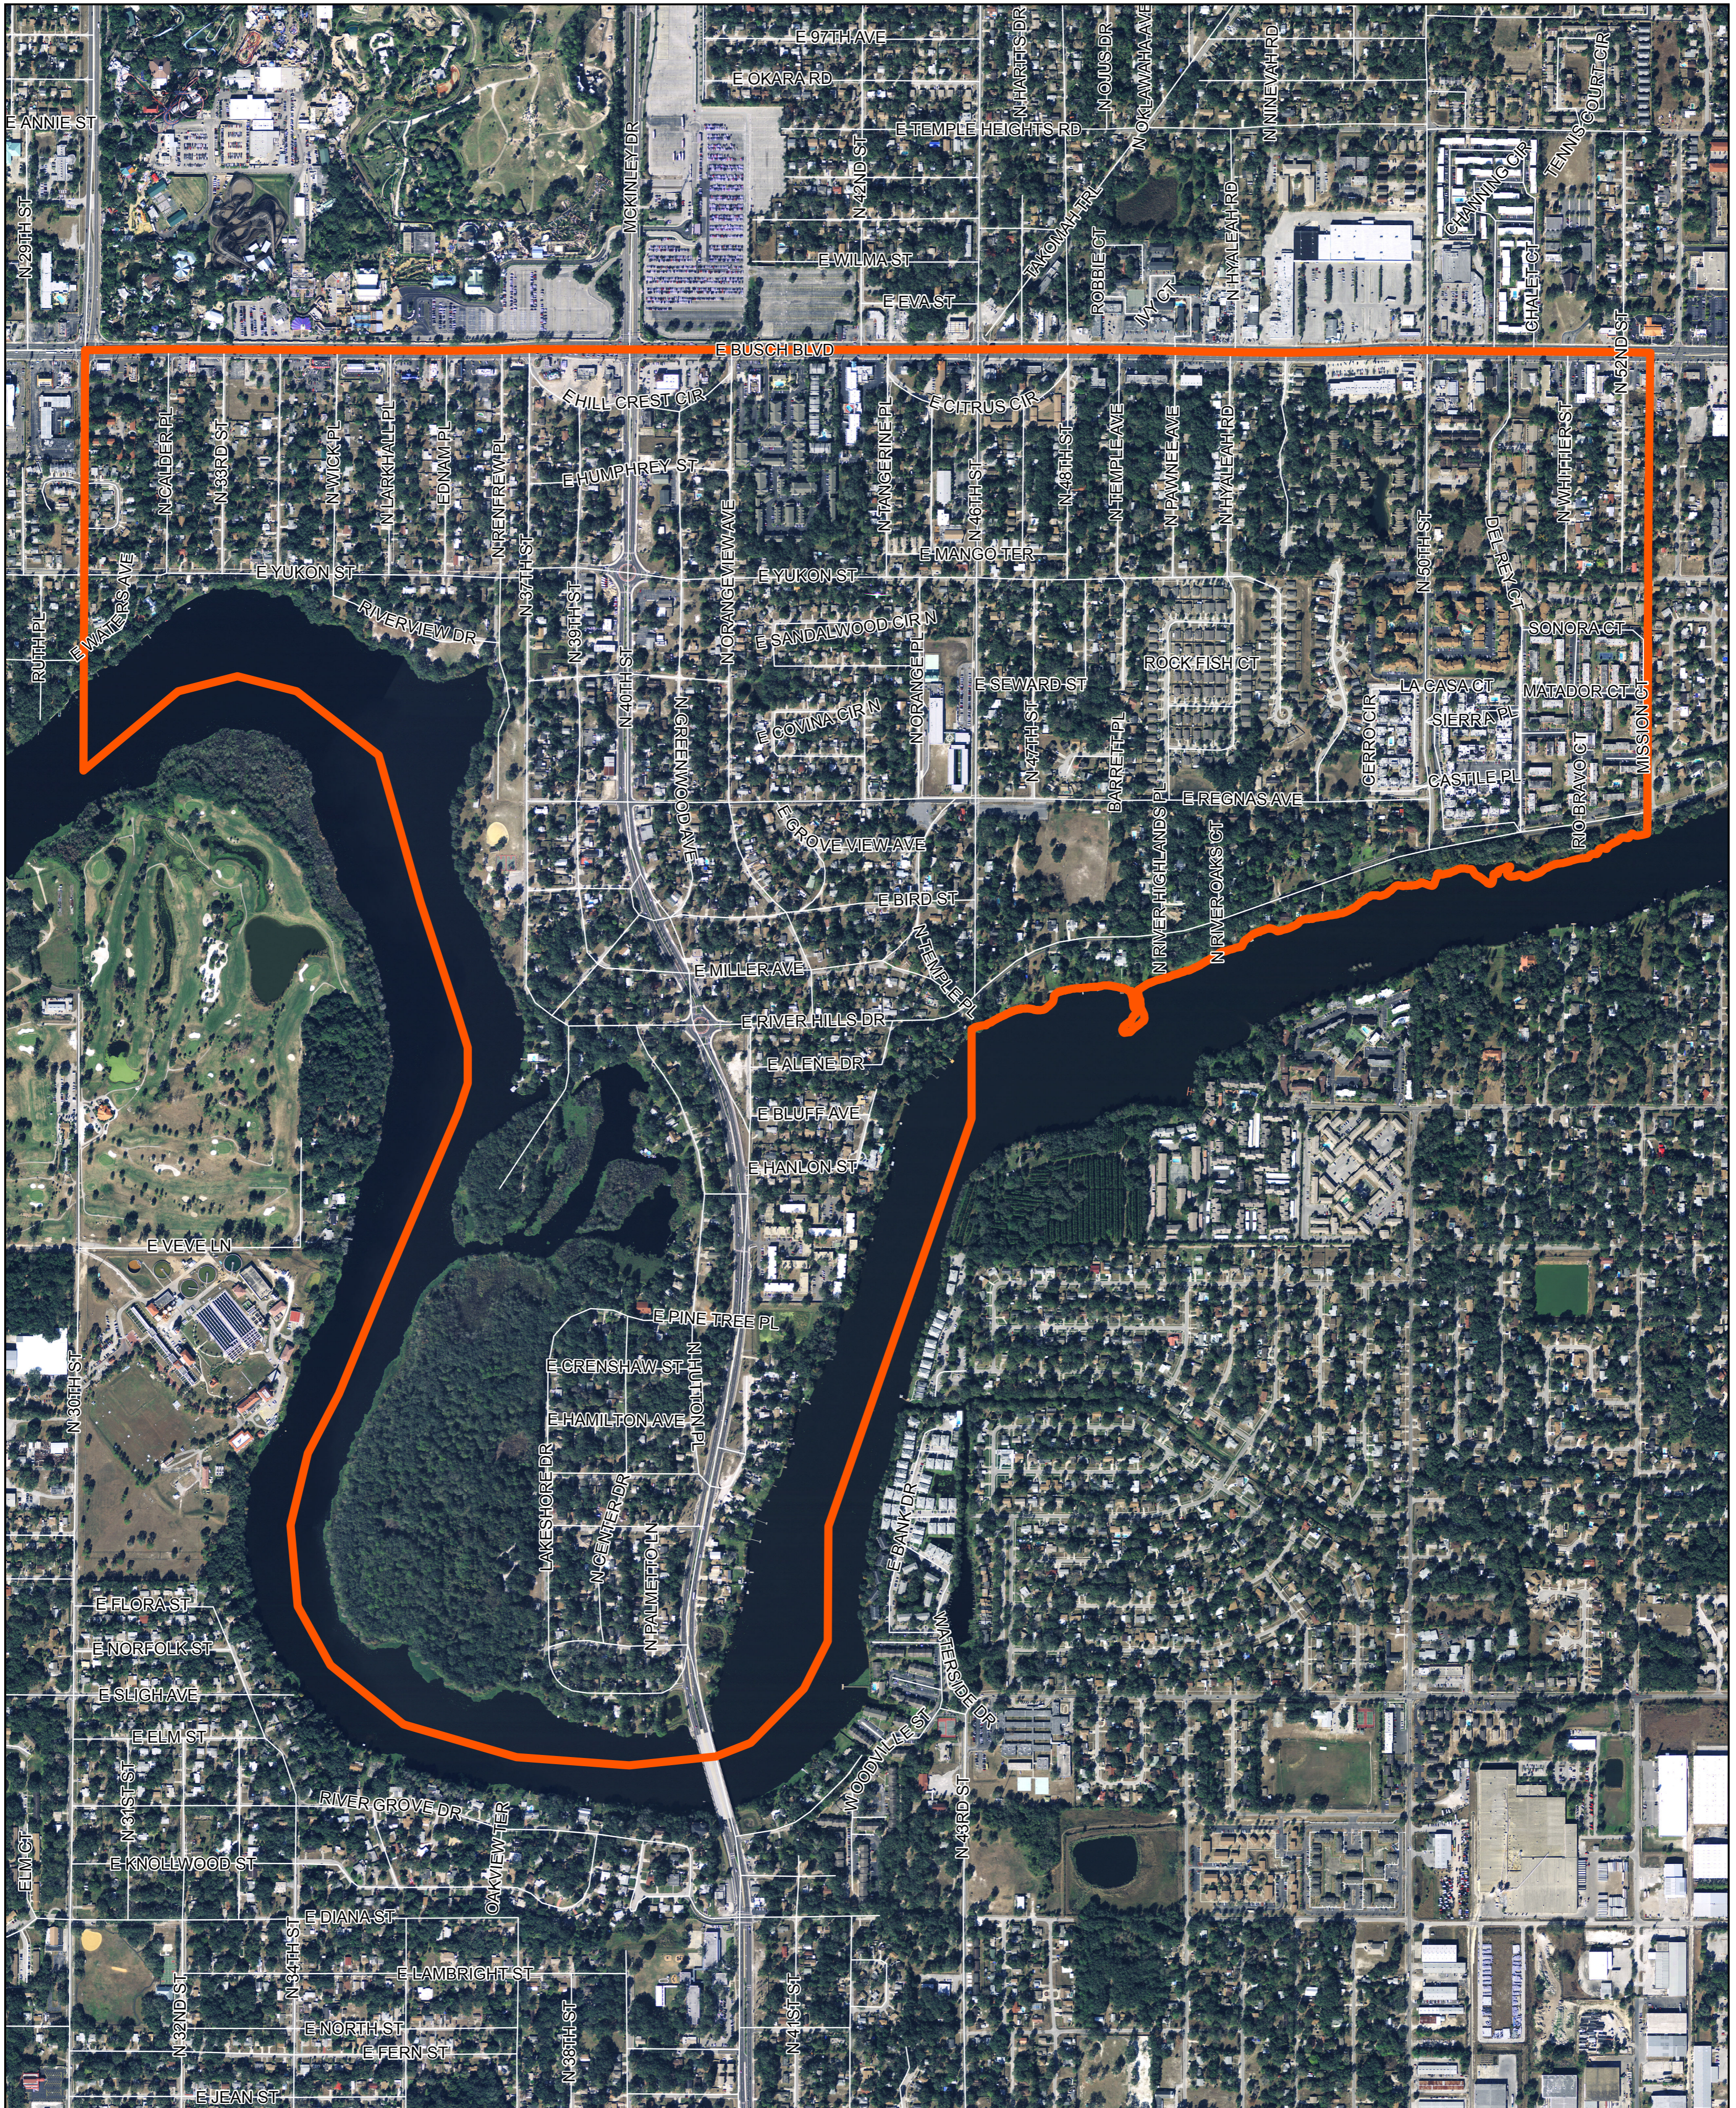

TEMPLE CREST Neighborhood Map & Boundaries

E Busch Blvd to the North
 N 52nd Street to the East
 Hillsborough River to the South
 N 30th Street to the West

Department of Neighborhood Services
 Neighborhood & Community Relations Division
 2105 North Nebraska Avenue, Tampa, FL 33602
 Tel: (813) 274-7835 Fax (813) 274-5567
www.tampagov.net/neighborhoods

NORTH