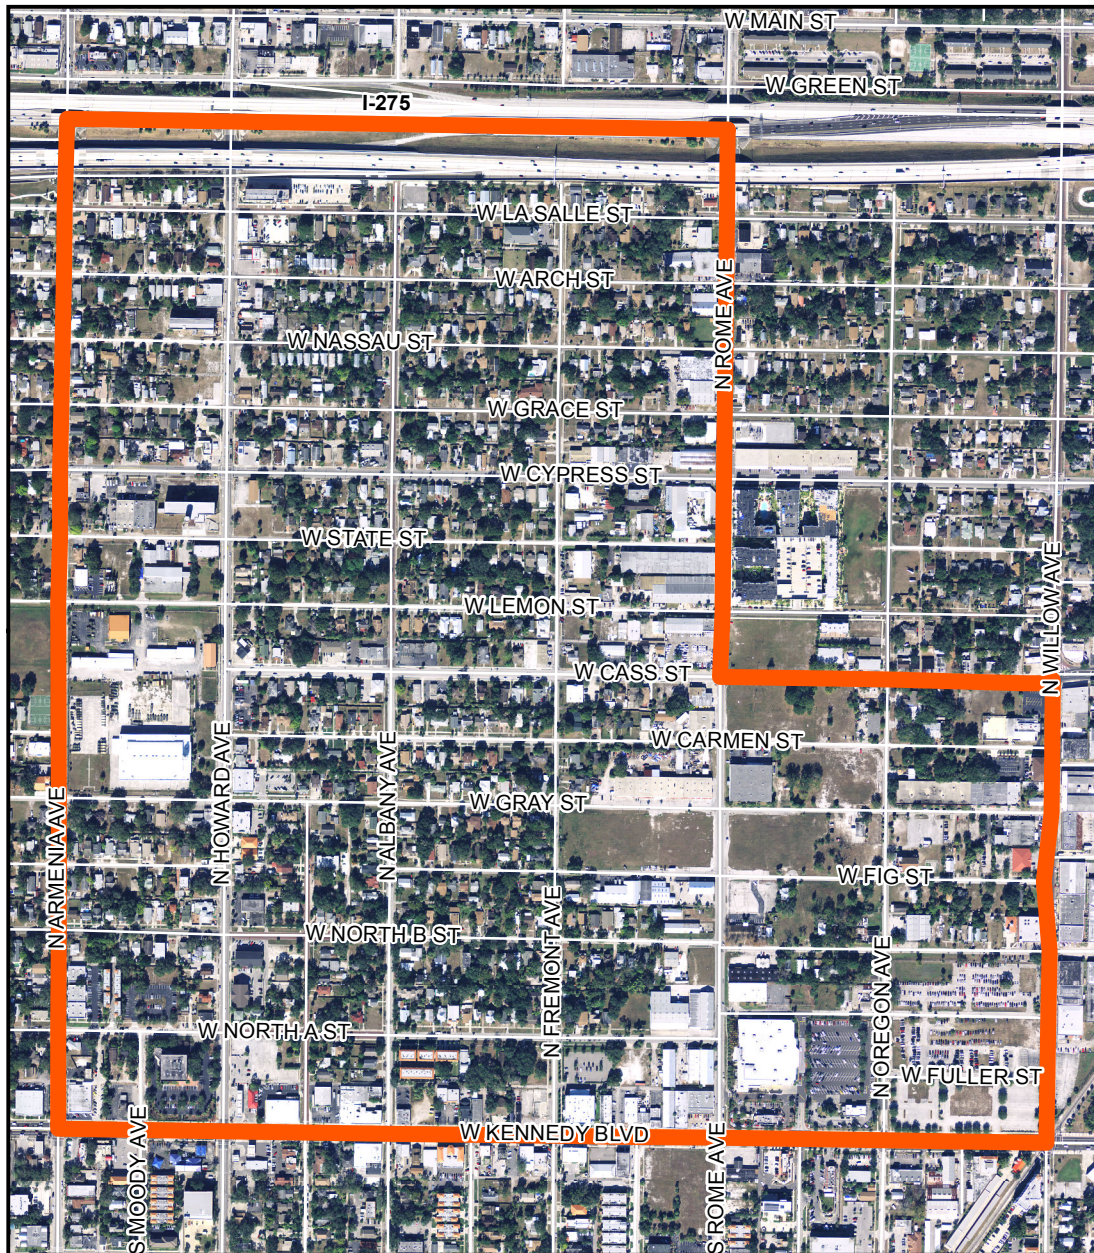

NORTH HYDE PARK Neighborhood Map & Boundaries

I275 - Armenia to Rome / W Cass St - Rome to Willow to the North
 N Willow Ave - Kennedy to Cass / N Rome Ave - Cass to I275 to the East
 W Kennedy Blvd to the South
 N Armenia Ave to the West