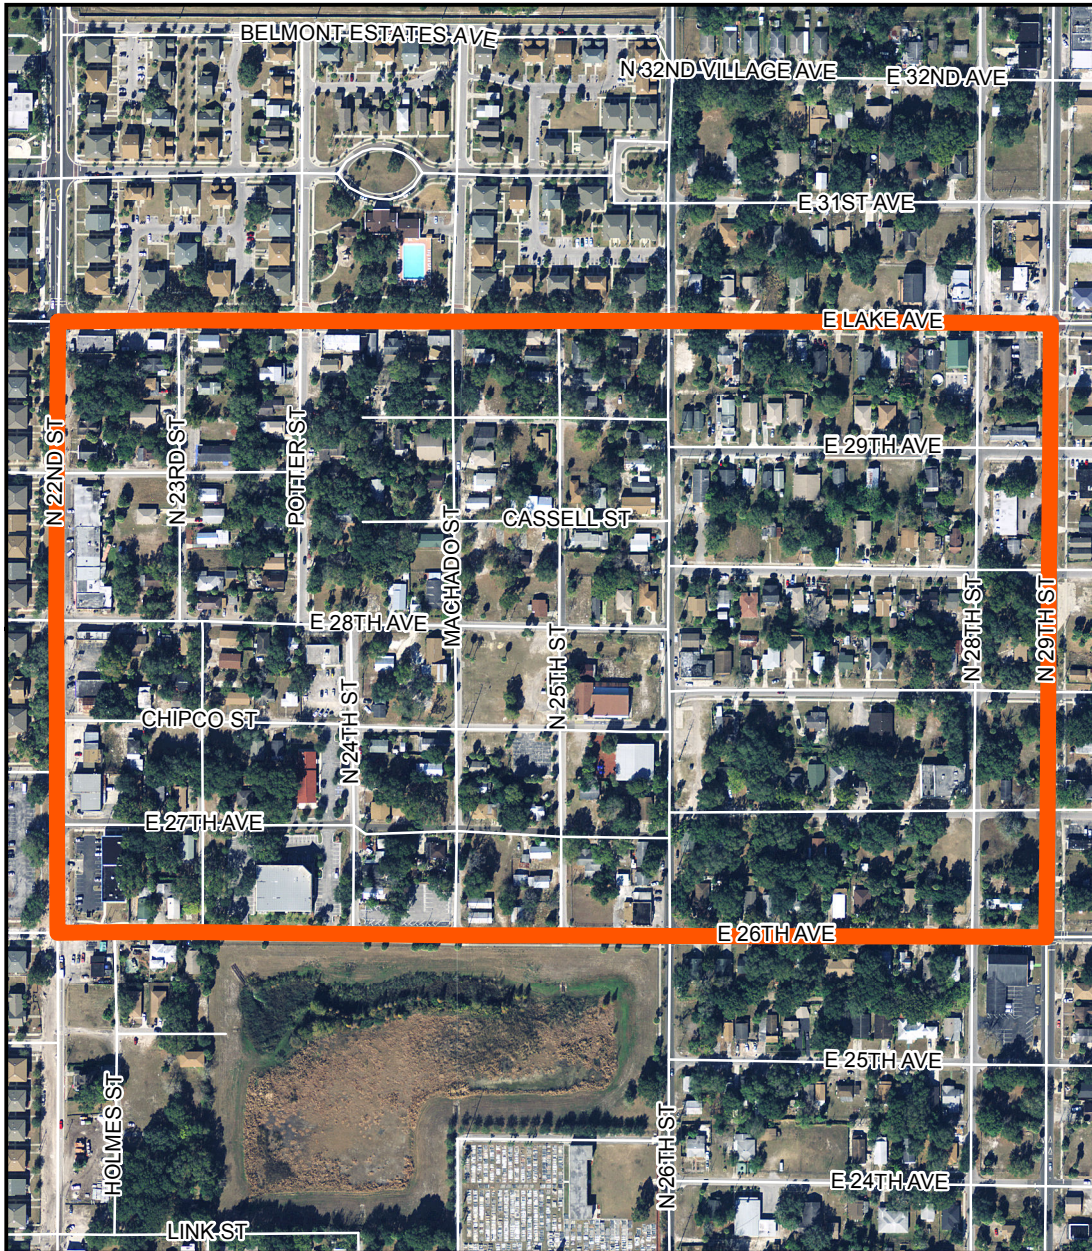

COLLEGE HILL Neighborhood Map & Boundaries

E Lake Ave to the North
N 29th St to the East
E 26th Ave to the South
N 22nd St to the West

Department of Neighborhood Services
Neighborhood & Community Relations Division
2105 North Nebraska Avenue, Tampa, FL 33602
Tel: (813) 274-7835 Fax (813) 274-5567
www.tampagov.net/neighborhoods

NORTH