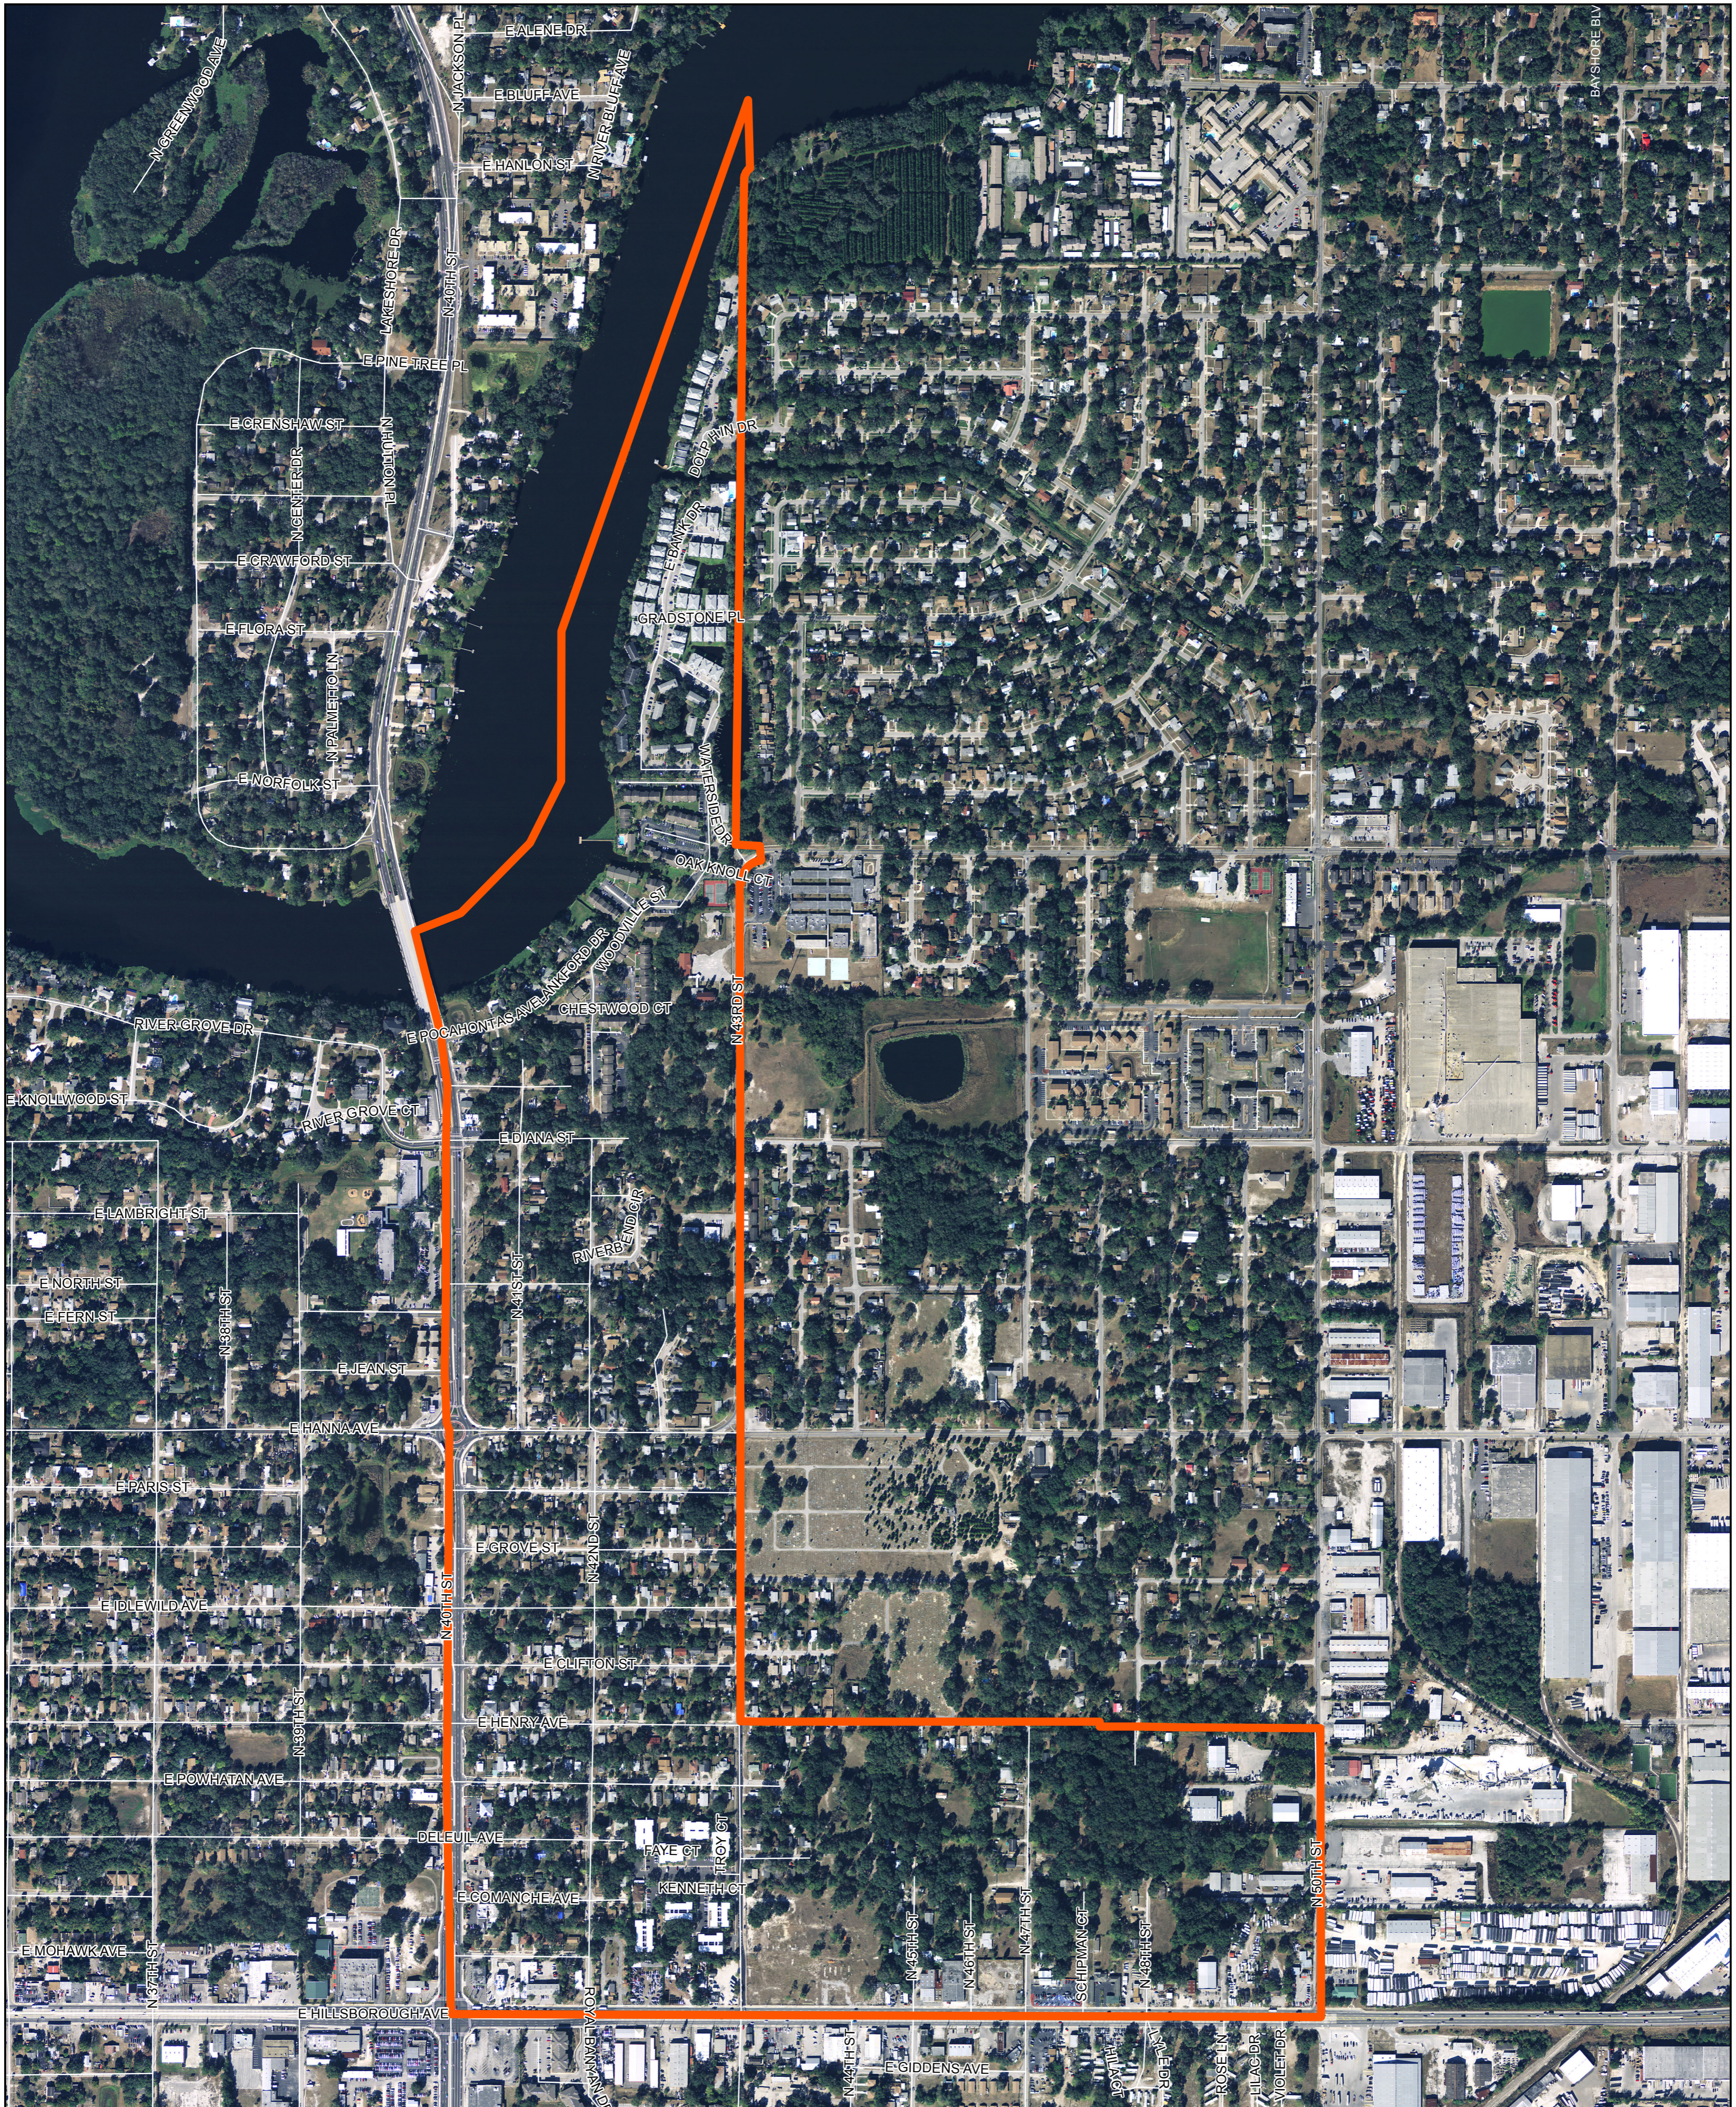

NORTHEAST COMMUNITY Neighborhood Map & Boundaries

Hillsborough River to the North
 N 43rd St - Henry to 50th / N 50th St - Henry to Hillsborough to the East
 E Hillsborough Ave to the South
 N 40th Street to the West