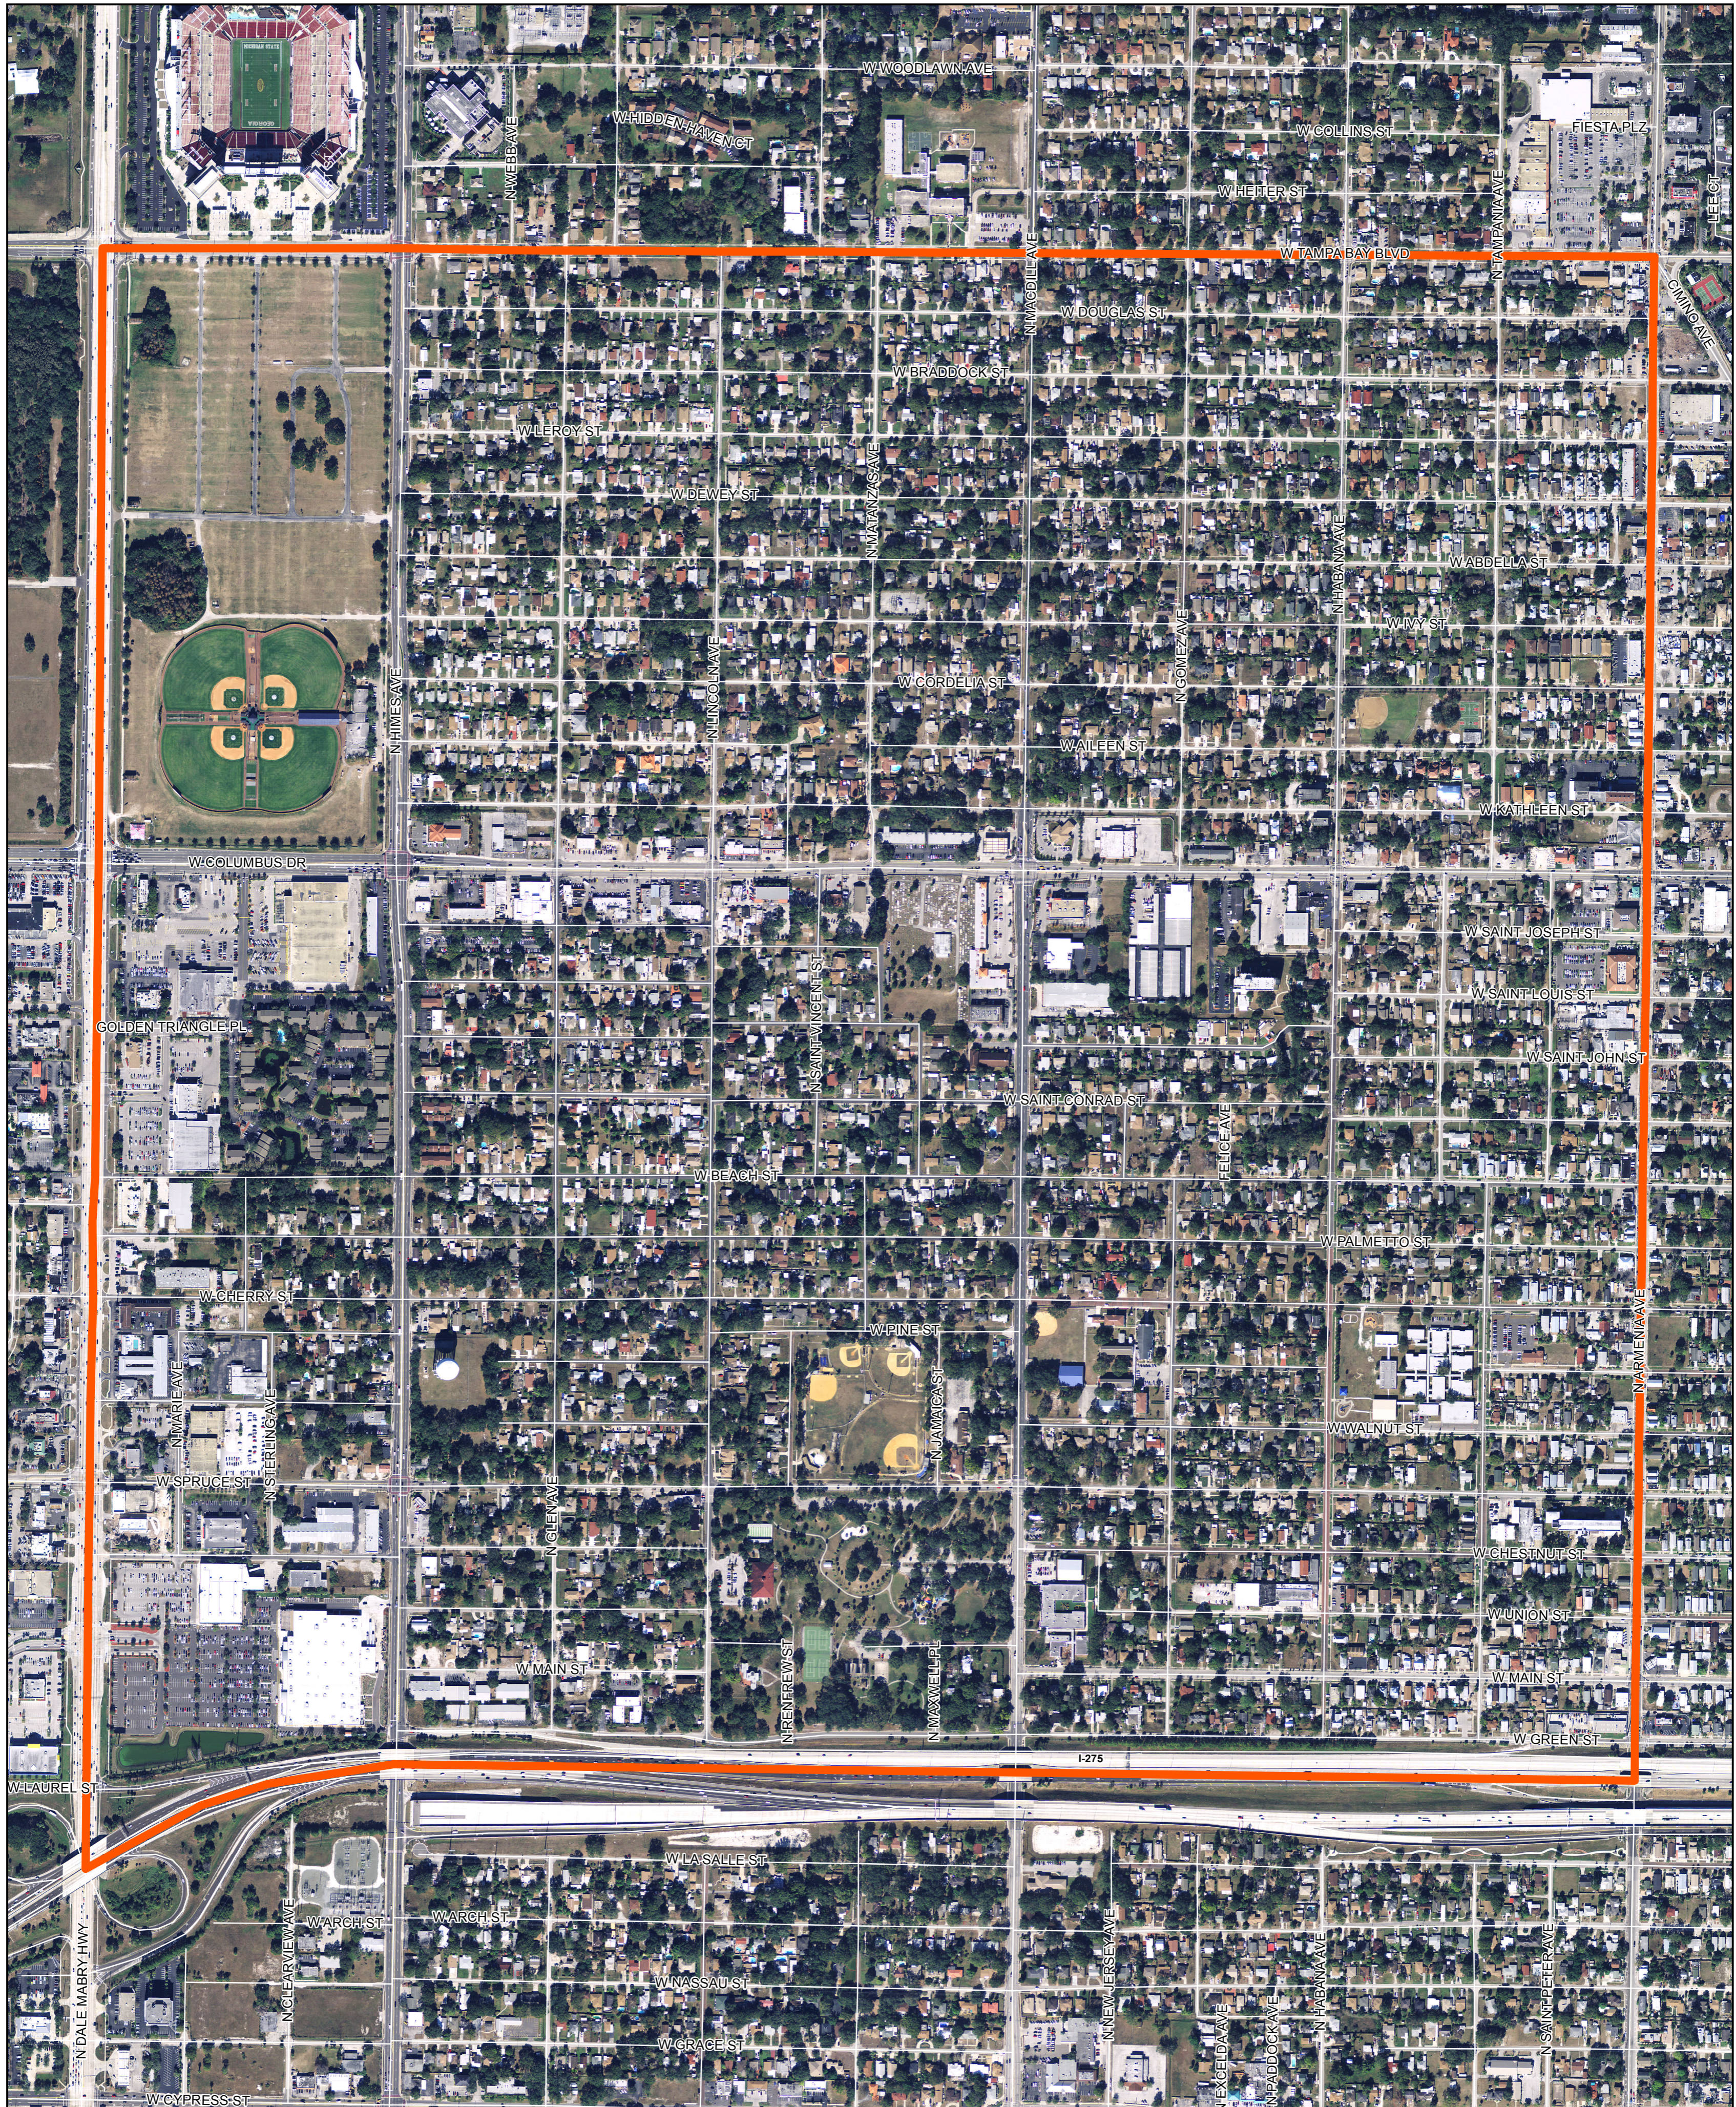

# MACFARLANE PARK Neighborhood Map & Boundaries

W Tampa Bay Blvd to the North  
 N Armenia Ave to the East  
 W Green St to the South  
 N Dale Mabry Hwy Ave to the West

Department of Neighborhood Services  
 Neighborhood & Community Relations Division  
 2105 North Nebraska Avenue, Tampa, FL 33602  
 Tel: (813) 274-7835 Fax (813) 274-5567  
[www.tampagov.net/neighborhoods](http://www.tampagov.net/neighborhoods)