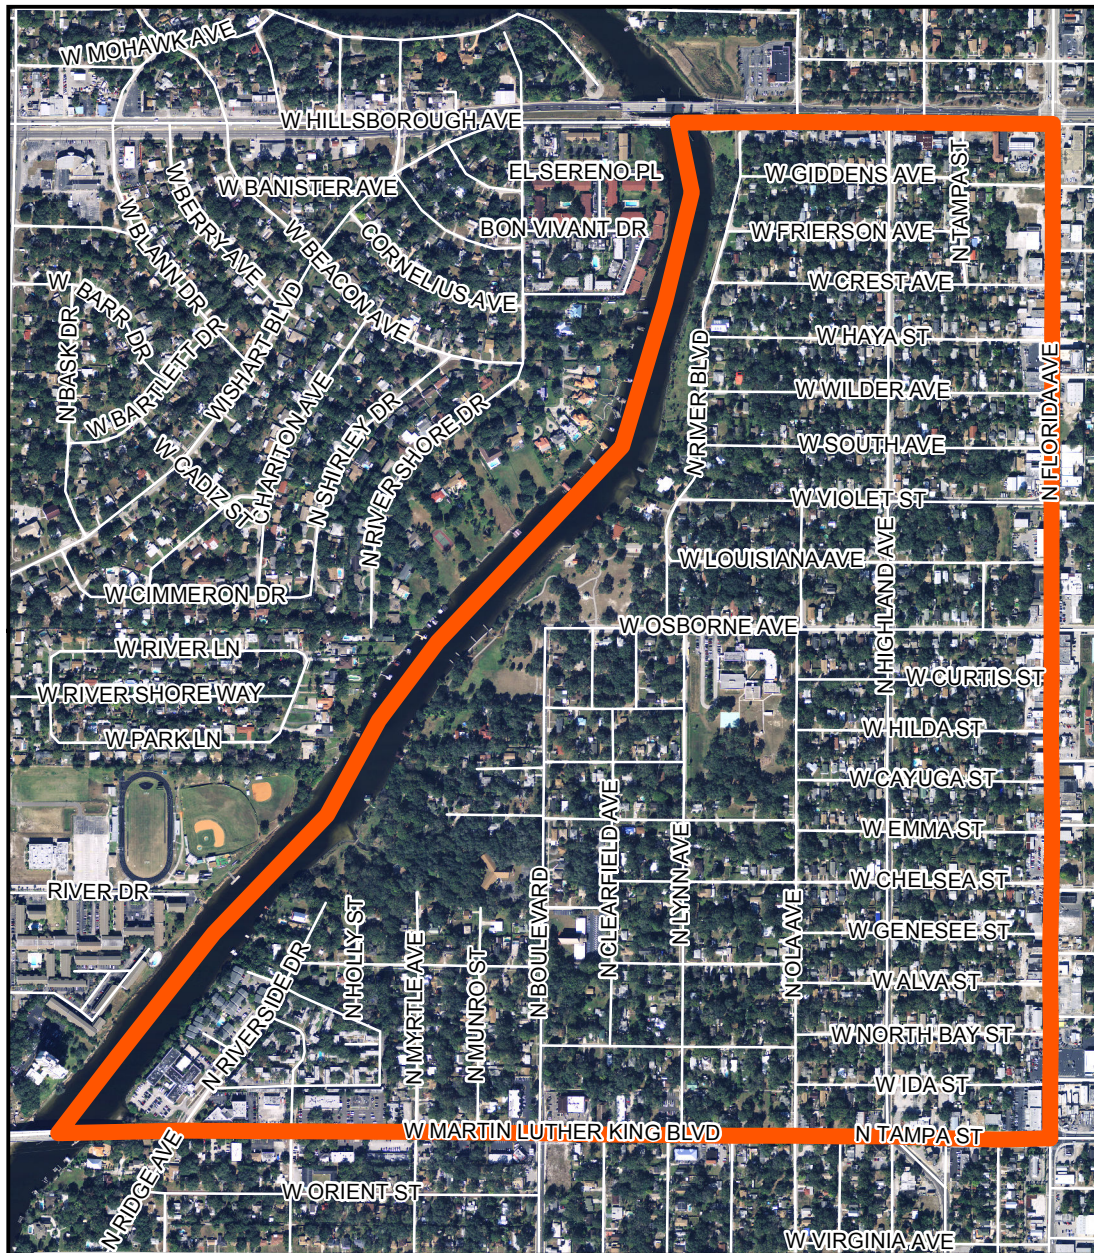

SOUTH SEMINOLE HEIGHTS Neighborhood Map & Boundaries

W Hillsborough Ave to the North
 N Florida Ave to the East
 W Martin Luther King, Jr Blvd to the South
 Hillsborough River to the West

Department of Neighborhood Services
 Neighborhood & Community Relations Division
 2105 North Nebraska Avenue, Tampa, FL 33602
 Tel: (813) 274-7835 Fax (813) 274-5567
www.tampagov.net/neighborhoods