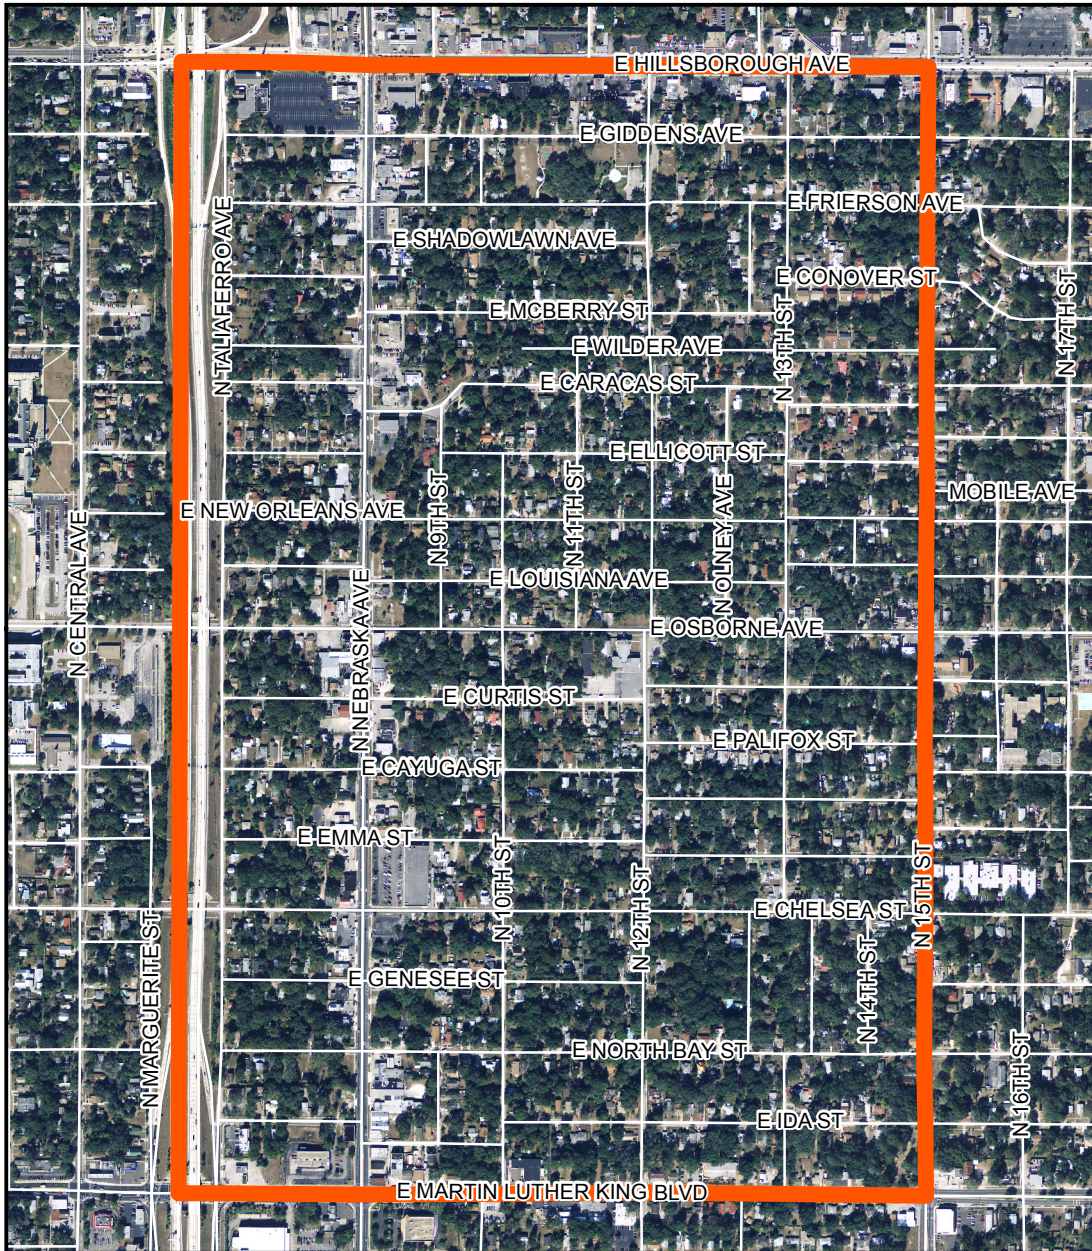

# SOUTHEAST SEMINOLE HEIGHTS Neighborhood Map & Boundaries

E Hillsborough Ave to the North  
N 15th Street to the East  
E MLK Blvd to the South  
I275 to the West

Department of Neighborhood Services  
Neighborhood & Community Relations Division  
2105 North Nebraska Avenue, Tampa, FL 33602  
Tel: (813) 274-7835 Fax (813) 274-5567  
[www.tampagov.net/neighborhoods](http://www.tampagov.net/neighborhoods)